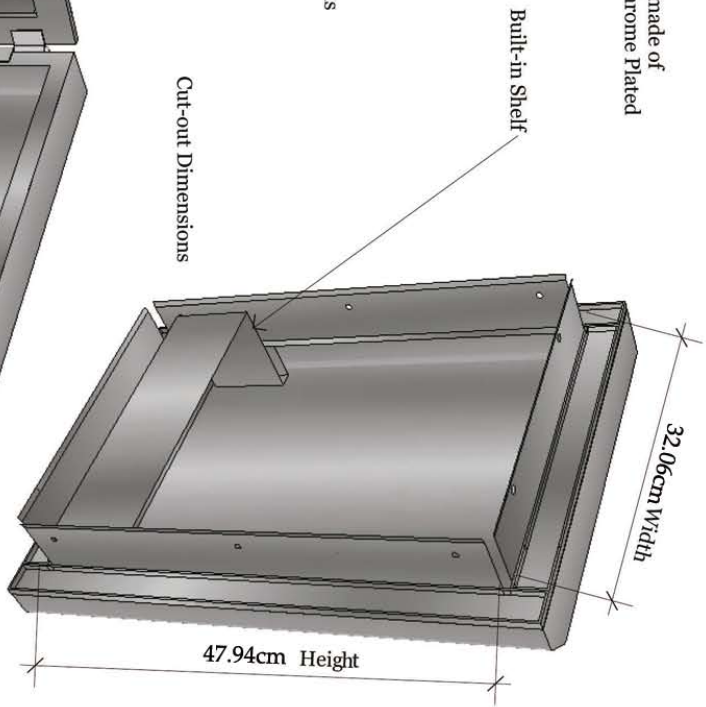

Product Dimensions

Cut-out Dimensions

PRODUCT
Vertical Single door w/ Shelf
Item No. DV1521

DESCRIPTION
Premium Vertical
Single door with built-in
large Shelf

Vertical Single Door w/ Shelf
Product Size (cm): 39 W x 53.9 H
Cut Out (cm): 32 W x 47.9 H
Weight (kg): 4.99
Material Specifications:
16 Gauge 304 Stainless Steel,
Handles are made of Zinc Alloy,
Chrome Plated.