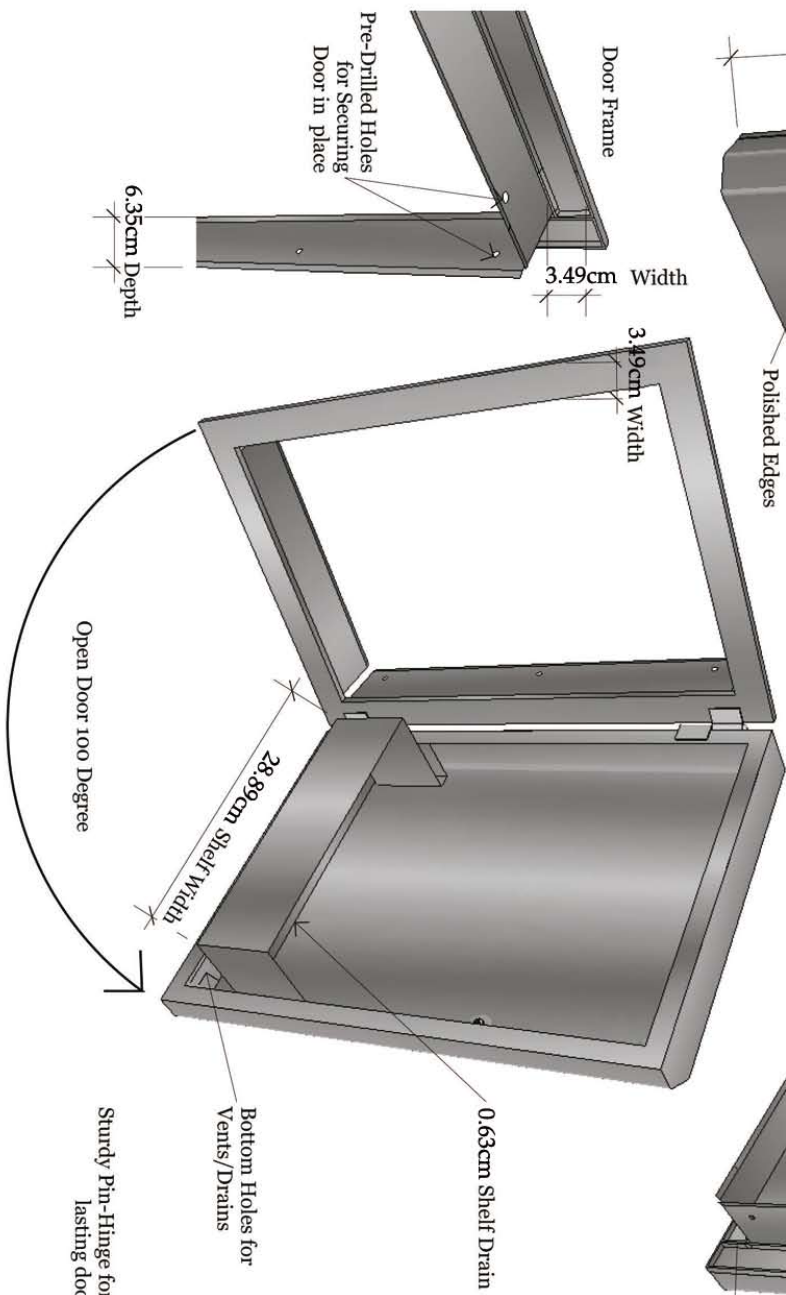

Product Dimensions

Cut-out Dimensions

PRODUCT
Vertical Single door w/ Shelf
Item No. DV1521

DESCRIPTION
Premium Vertical
Single door with built-in
large Shelf

Vertical Single Door w/ Shelf
Product Size (cm): 39 W x 53.9 H
Cut Out (cm): 32 W x 47.9 H
Weight (kg): 4.99
Material Specifications:
16 Gauge 304 Stainless Steel,
Handles are made of Zinc Alloy,
Chrome Plated.