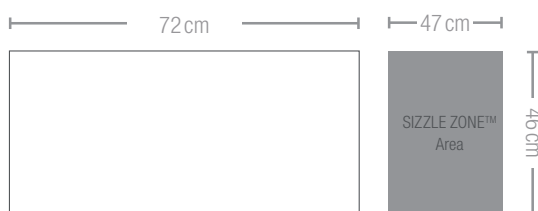

## BUILT-IN GAS GRILL PRESTIGE PRO™ 825 (BIPR0825RBIPSS-3)

Stainless Steel  
9 Burners | < 33,3 kW

- 4 Stainless Steel main burners
- 1 smoker burner with integrated, easy pull-out and refillable smoking tray
- **SIZZLE ZONE™** Area with 2 infrared burners and warming burner inbetween
- Infrared rear burner for rotisserie cooking
- Main Grill Area: 72 x 46 cm + 47 x 46 cm
- Dimensions: 142 x 65 x 43 cm | 93 kg
- Interior lighting for stylish barbecuing into the night
- 2 large front accessible drip pans
- **NEW:** Proximity lighting
- **NEW:** SAFETY GLOW™ colour changing control knobs
- **NEW:** Rotisserie kit included