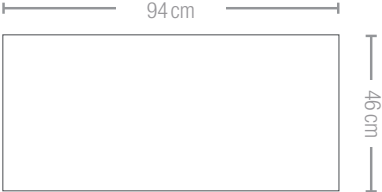

Prestige **PRO**

**NEW
FEATURES**

**BUILT-IN GAS GRILL PRESTIGE PRO™ 665
(BIPR0665RBPSS-3)**
Stainless Steel
7 Burners | < 27 kW

- 5 Stainless Steel main burners
- 1 smoker burner with integrated, easy pull-out and refillable smoking tray
- Stainless Steel rear infrared burner with included rotisserie set
- Infrared rear burner for rotisserie cooking
- Main Grill Area: 94 x 46 cm
- Dimensions: 106 x 65 x 43 cm | 75 kg
- Interior lighting for stylish barbecuing into the night
- **NEW:** Proximity lighting
- **NEW:** SAFETY GLOW™ colour changing control knobs