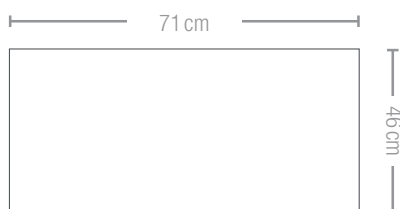

**NEW
FEATURES**

Prestige **Pro**

BUILT-IN GAS GRILL PRESTIGE PRO™ 500 (BIPRO500RBPSS-3)

Stainless Steel
5 Burners | < 21,7 kW

- 4 Stainless Steel main burners
- Stainless Steel rear infrared burner with included rotisserie set
- Infrared rear burner for rotisserie cooking
- Main Grill Area: 94 x 46 cm
- Dimensions: 83 x 61 x 39 cm | 54 kg
- Interior lighting for stylish barbecuing into the night
- **NEW:** Proximity lighting
- **NEW:** SAFETY GLOW™ colour changing control knobs