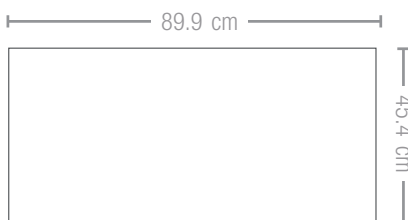

Rear Infrared Rotisserie Burner