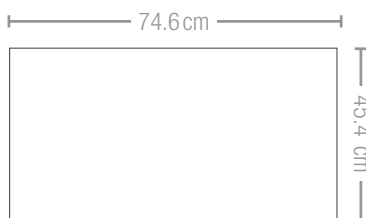

NEW

32" BUILT-IN GRILL (BIG32RBPSS) Stainless Steel 5 Burners | < 19,3 kW

- Main Grill Area: 74,6 x 45,4 cm
- 4 Stainless Steel main burners
- Full 304 Stainless Steel construction
- **JETFIRE™** ignition
- Integrated storage for rotisserie kit
- 9mm shot blasted Stainless Steel **WAVE™** grids
- Stainless steel rotisserie kit with collapsible rotisserie forks included (additional forks sold separately)
- **ACCU-PROBE™** temperature gauge
- **SAFETY GLOW™** control knobs
- Slide out drippan
- **COMING SOON:** LP & nat gas convertible valves, large size (3-tile) infrared, main burner upgrade

Premium Fitted Cover (61830)

Zero Clearance Liner (BI-2423-ZCL)

Rear Infrared Rotisserie Burner

9mm shot blasted Stainless Steel **WAVE™** Grids

Dual-Level Stainless Steel Sear Plates with Reinforced Bolted Hangers