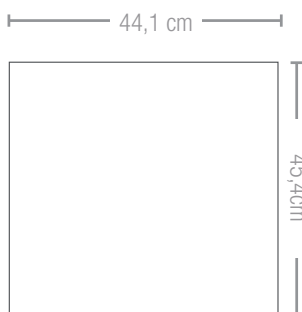

NEW

18" DUAL DROP-IN INFRARED BURNER (BIB18IRPSS)

Stainless Steel

2 Burners | < 8,8 kW

- Two 8,8 kW dual infrared burners
- Main Grill Area: 44,1 x 45,4 cm
- Full 304 Stainless Steel construction
- 7.5mm shot blasted Stainless Steel **WAVE™** grid
- **SAFETY GLOW™** control knobs
- **JETFIRE™** ignition
- Drop-in built
- Including cover
- **COMING SOON:** LP & nat gas convertible valves

Infrared bottom burners
(Reference image)

7,5mm shot blasted Stainless
Steel **WAVE™** Grids
(Reference image)

SAFETYGLOW™ control knobs
(Reference image)

**sizes and specifications of the finished product may differ in minor features*