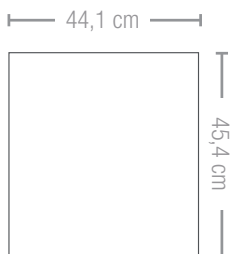

NEW

18" DUAL RANGE DROP-IN BURNER (BIB18RTPSS)

Stainless Steel

2 Burners | < 8,8 kW

- Two 8,8 kW dual range burners
- Main Grill Area: 44,1 x 45,4 cm
- Full 304 Stainless Steel construction
- 7.5mm shot blasted Stainless Steel **WAVE™** grid
- **SAFETY GLOW™** control knobs
- **JETFIRE™** ignition
- Drop-in built
- Including cover
- **COMING SOON:** LP & nat gas convertible valves

Double range burners

7,5mm shot blasted Stainless Steel **WAVE™** Grids
(Reference image)

SAFETYGLOW™ control knobs
(Reference image)

**sizes and specifications of the finished product may differ in minor features*