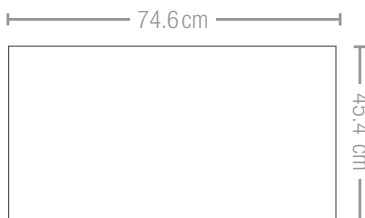

500 SERIES

32" BUILT-IN GRILL
(BI32RBPSS)
Stainless Steel
4 Burners | < 14 kW

- Main Grill Area: 74,6 x 45,4 cm
- 4 Stainless Steel main burners (3,5kW each)
- Full 304 Stainless Steel construction
- **JETFIRE™** ignition
- Integrated storage for rotisserie kit
- 7,5mm shot blasted Stainless Steel **WAVE™** grids
- **ACCU-PROBE™** temperature gauge
- Front accessible drip pan

Premium Fitted Cover (61830)

JETFIRE™ ignition system

7,5mm shot blasted Stainless Steel **WAVE™** Grids

Dual-Level Stainless Steel Sear Plates with Reinforced Bolted Hangers

ACCU PROBE™ temperature gauge