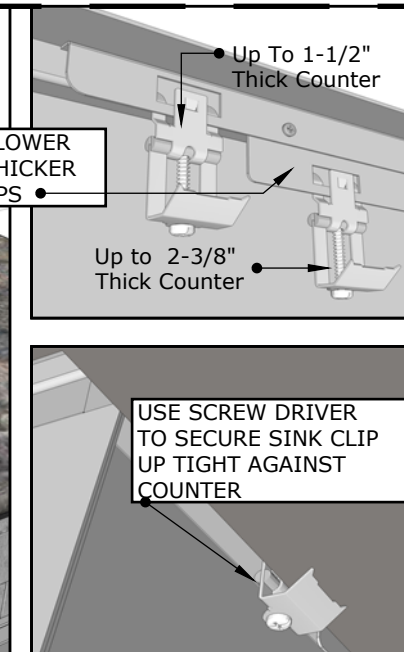

**PRODUCT**

20" Width SQ. x 12" Height  
Drop-In Sink w/Cover

**Item No.** B-SK20

**DESCRIPTION**

Over/Under 20" x 12" Height Single  
Basin Sink w/Cover

**PRODUCT DIMENSIONS**

20-1/2" WIDTH x 11-1/2" HEIGHT  
x 20-1/2" DEPTH (PRODUCT SIZE)  
19-1/2" WIDTH x 14" HEIGHT x 19"  
DEPTH (CUT-OUT)

SEE PRODUCT WARRANTY FOR DETAILS

**Product Dimensions**

**EXACT MEASUREMENTS**

**Product Features**

**Product Installation**

OVER COUNTER CUT-OUT SIZE IS  
19-1/2" WIDTH BY 14" HEIGHT BY 19" DEPTH

UNDER COUNTER CUT-OUT SIZE IS  
19-1/4" WIDTH BY 15" HEIGHT BY 18-3/4" DEPTH

**OVER/UNDER VIEW**

**OVER COUNTER INSTALL**

**UNDER COUNTER INSTALL**