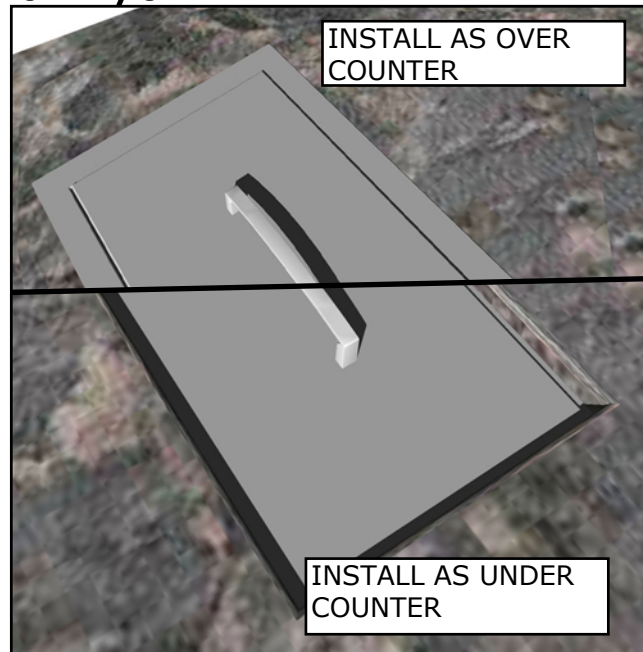

**PRODUCT**

20" Width SQ. x 12" Height  
Drop-In Sink w/Cover

**Item No.** B-SK20

**DESCRIPTION**

Over/Under 20" x 12" Height Single  
Basin Sink w/Cover

**PRODUCT DIMENSIONS**

20-1/2" WIDTH x 11-1/2" HEIGHT  
x 20-1/2" DEPTH (PRODUCT SIZE)  
19-1/2" WIDTH x 14" HEIGHT x 19"  
DEPTH (CUT-OUT)

SEE PRODUCT WARRANTY FOR DETAILS

**Product Dimensions**

**EXACT MEASUREMENTS**

**Product Features**

**Product Installation**

OVER COUNTER CUT-OUT SIZE IS  
19-1/2" WIDTH BY 14" HEIGHT BY 19" DEPTH

UNDER COUNTER CUT-OUT SIZE IS  
19-1/4" WIDTH BY 15" HEIGHT BY 18-3/4" DEPTH

**OVER/UNDER VIEW**

**OVER COUNTER INSTALL**

**UNDER COUNTER INSTALL**