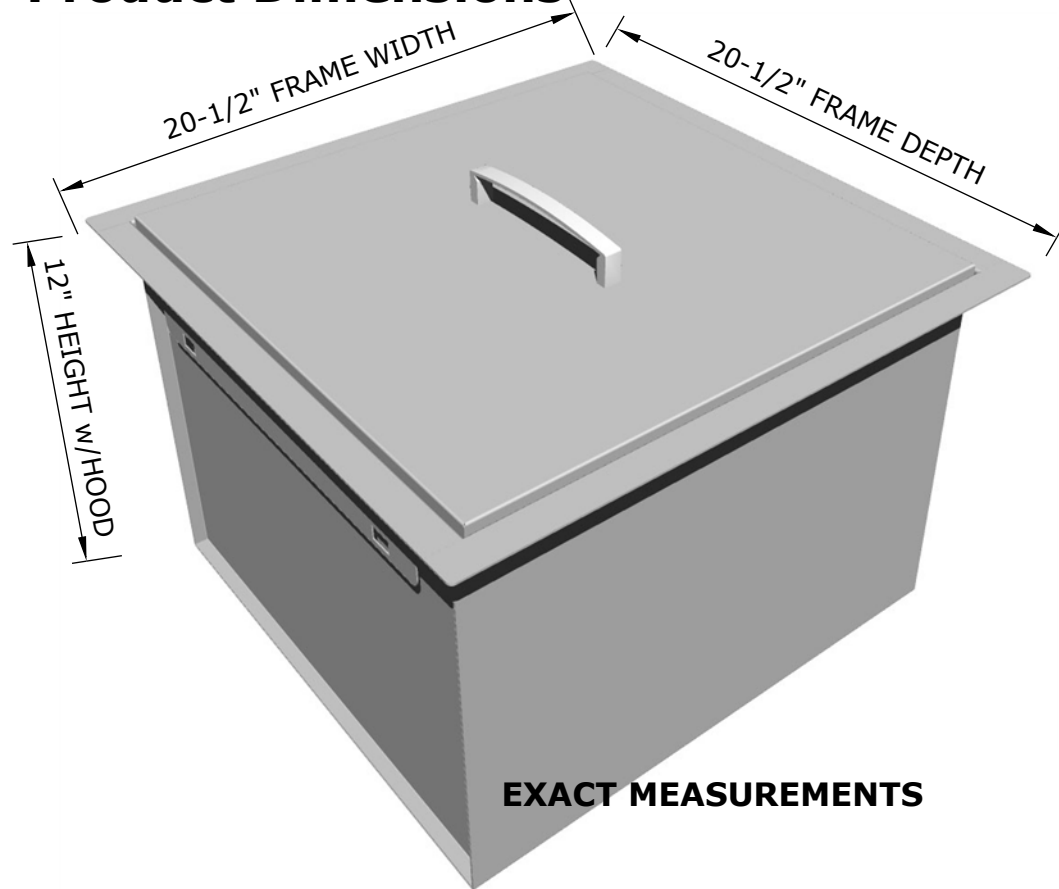

**PRODUCT**

20" Width SQ. x 12" Height  
Drop-In Sink w/Cover

**Item No.** B-SK20

**DESCRIPTION**

Over/Under 20" x 12" Height Single  
Basin Sink w/Cover

**PRODUCT DIMENSIONS**

20-1/2" WIDTH x 11-1/2" HEIGHT  
x 20-1/2" DEPTH (PRODUCT SIZE)  
19-1/2" WIDTH x 14" HEIGHT x 19"  
DEPTH (CUT-OUT)

**SPECIFICATIONS**

16 Gauge 304 SS for Sink Frame, 20  
Gauge 304 SS for Sink Basin, 18 Gauge  
304 SS for Sink Cover

**WARRANTY**

- **COMPONENT FINISH** -----3 YEARS
- **HANDLE**-----1 YEAR
- **DRAIN**-----1 YEAR

SEE PRODUCT WARRANTY FOR DETAILS

**Product Dimensions**

**EXACT MEASUREMENTS**

**Product Features**

**Product Installation**

OVER COUNTER CUT-OUT SIZE IS  
19-1/2" WIDTH BY 14" HEIGHT BY 19" DEPTH

UNDER COUNTER CUT-OUT SIZE IS  
19-1/4" WIDTH BY 15" HEIGHT BY 18-3/4" DEPTH