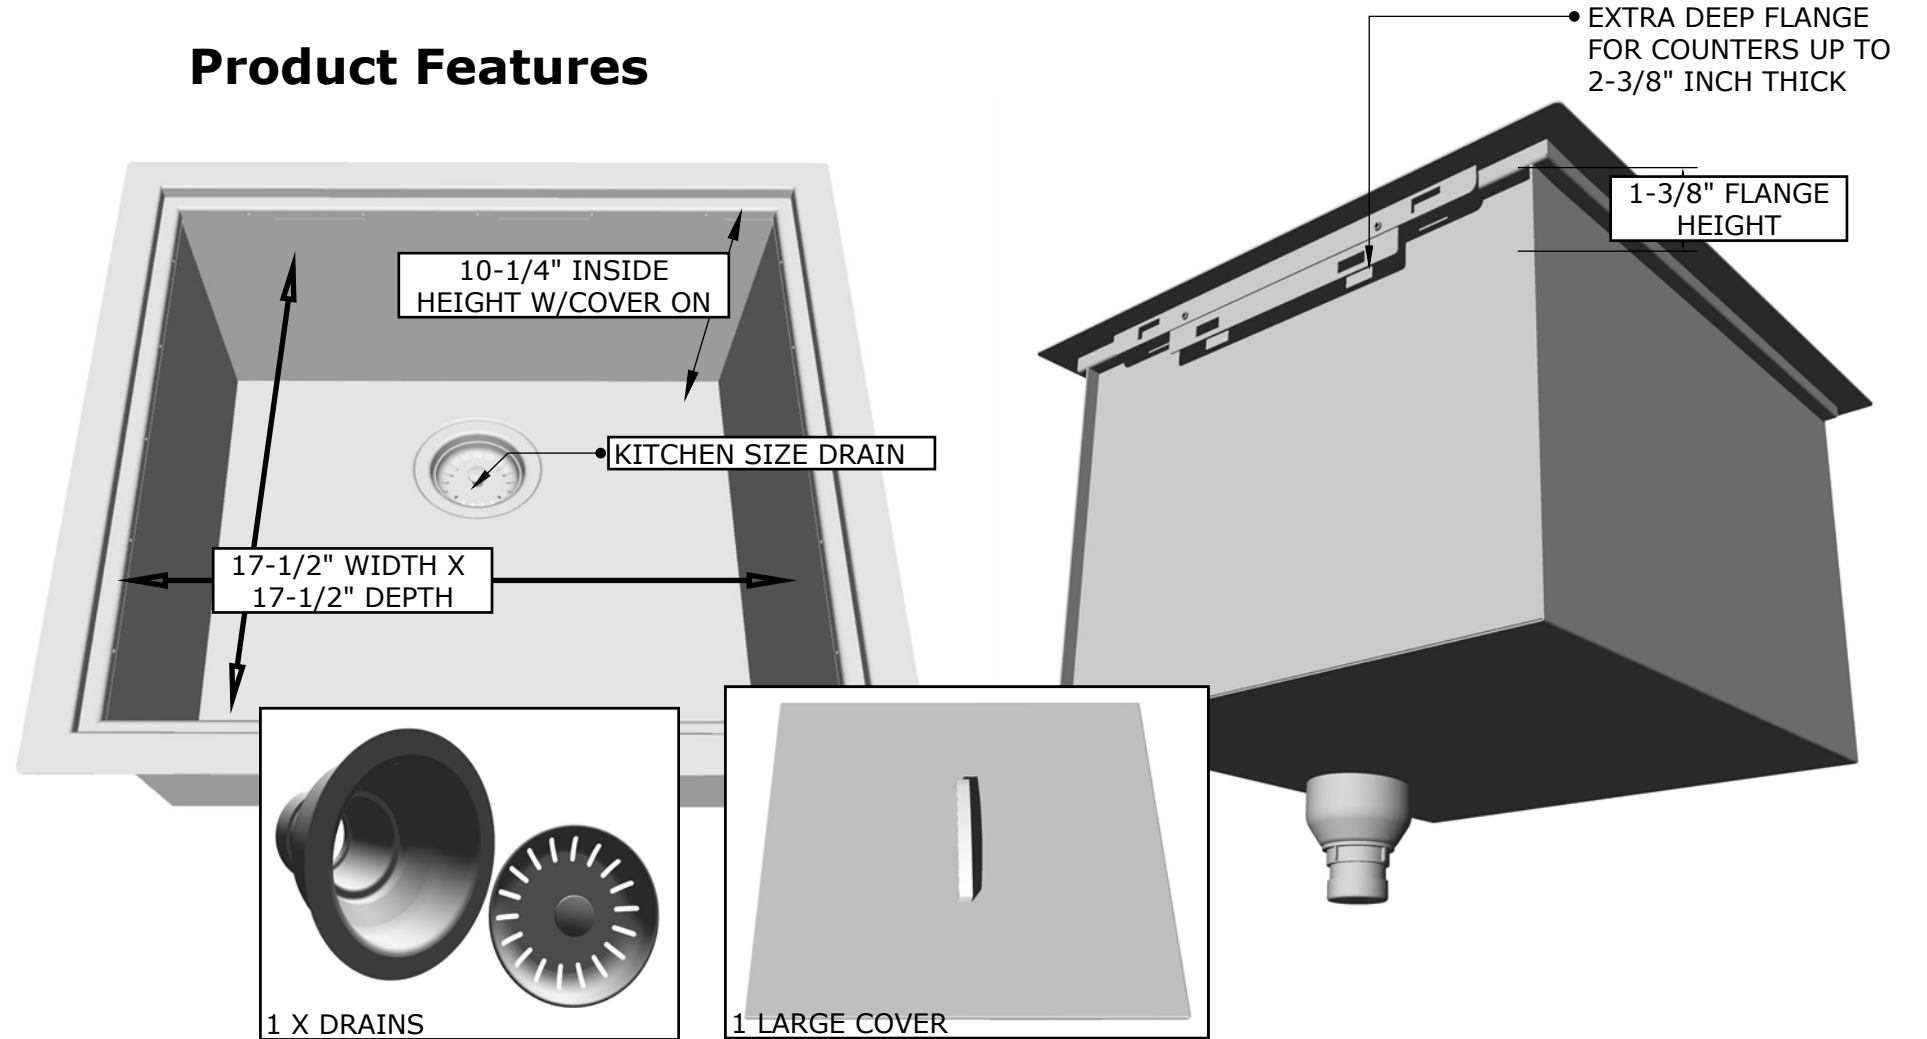

**PRODUCT**

20" Width SQ. x 12" Height  
Drop-In Sink w/Cover

**Item No.** B-SK20

**DESCRIPTION**

Over/Under 20" x 12" Height Single  
Basin Sink w/Cover

**PRODUCT DIMENSIONS**

20-1/2" WIDTH x 11-1/2" HEIGHT  
x 20-1/2" DEPTH (PRODUCT SIZE)  
19-1/2" WIDTH x 14" HEIGHT x 19"  
DEPTH (CUT-OUT)

**SPECIFICATIONS**

16 Gauge 304 SS for Sink Frame, 20  
Gauge 304 SS for Sink Basin, 18 Gauge  
304 SS for Sink Cover

**WARRANTY**

- **COMPONENT FINISH** -----3 YEARS
- **HANDLE**-----1 YEAR
- **DRAIN**-----1 YEAR

SEE PRODUCT WARRANTY FOR DETAILS

**Product Dimensions**

**EXACT MEASUREMENTS**

**Product Features**

**Product Installation**

OVER COUNTER CUT-OUT SIZE IS  
19-1/2" WIDTH BY 14" HEIGHT BY 19" DEPTH

UNDER COUNTER CUT-OUT SIZE IS  
19-1/4" WIDTH BY 15" HEIGHT BY 18-3/4" DEPTH