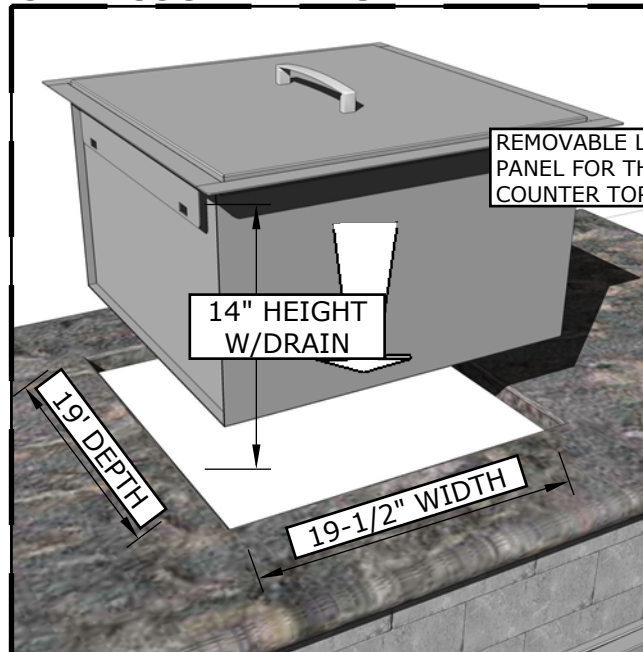

**PRODUCT**

20" Width SQ. x 12" Height  
Drop-In Sink w/Cover

**Item No.** B-SK20

**DESCRIPTION**

Over/Under 20" x 12" Height Single  
Basin Sink w/Cover

**PRODUCT DIMENSIONS**

20-1/2" WIDTH x 11-1/2" HEIGHT  
x 20-1/2" DEPTH (PRODUCT SIZE)  
19-1/2" WIDTH x 14" HEIGHT x 19"  
DEPTH (CUT-OUT)

SEE PRODUCT WARRANTY FOR DETAILS

**Product Dimensions**

**EXACT MEASUREMENTS**

**Product Features**

**Product Installation**

OVER COUNTER CUT-OUT SIZE IS  
19-1/2" WIDTH BY 14" HEIGHT BY 19" DEPTH

UNDER COUNTER CUT-OUT SIZE IS  
19-1/4" WIDTH BY 15" HEIGHT BY 18-3/4" DEPTH

**OVER/UNDER VIEW**

**OVER COUNTER INSTALL**

**UNDER COUNTER INSTALL**