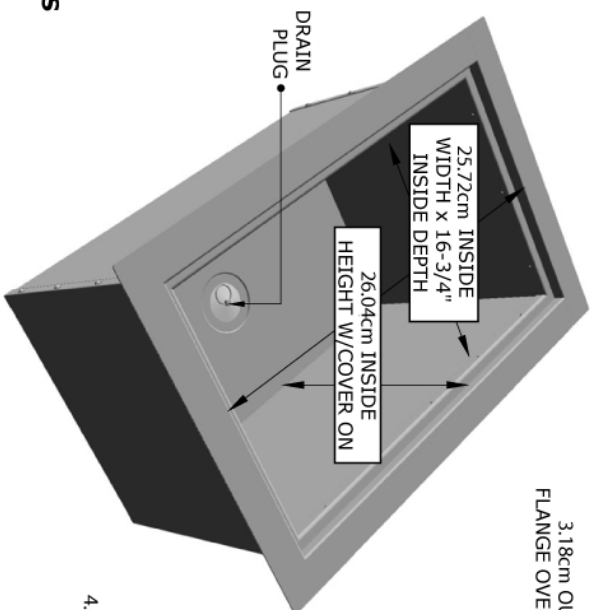

EXACT MEASUREMENTS

Product Features

Product Installation

OVER COUNTER CUT-OUT SIZE IS
30.80cm WIDTH BY 35.56cm HEIGHT BY 46.67cm DEPTH
OVER/UNDER VIEW

UNDER COUNTER CUT-OUT SIZE IS
30.16cm WIDTH BY 38.10cm HEIGHT BY 46.04cm DEPTH
OVER COUNTER INSTALL