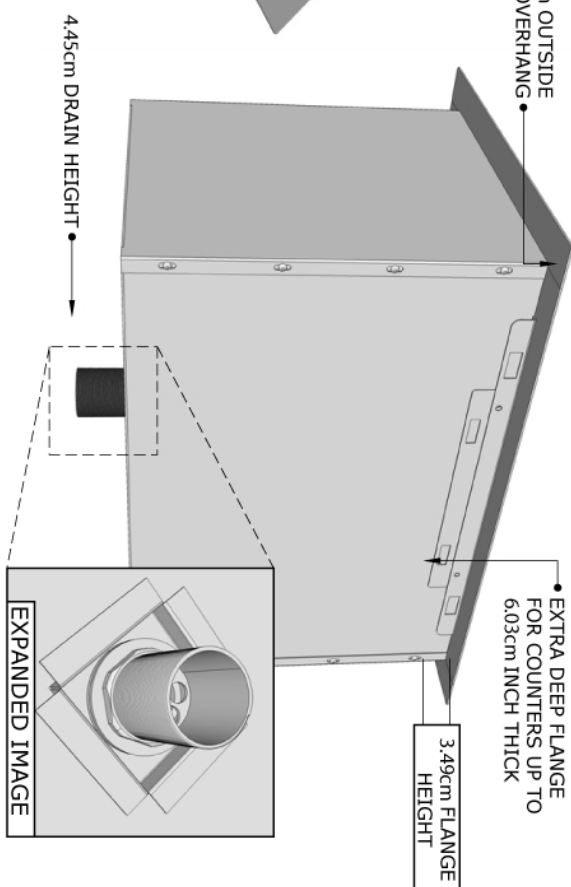

EXACT MEASUREMENTS

Product Features

Product Installation

OVER COUNTER CUT-OUT SIZE IS
30.80cm WIDTH BY 35.56cm HEIGHT BY 46.67cm DEPTH
OVER/UNDER VIEW

UNDER COUNTER CUT-OUT SIZE IS
30.16cm WIDTH BY 38.10cm HEIGHT BY 46.04cm DEPTH
OVER COUNTER INSTALL