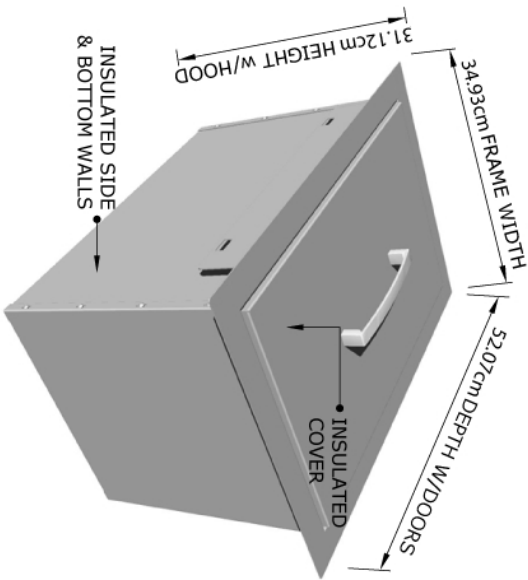

**PRODUCT**  
14" X 12" Height Drop  
In Ice Chest  
Item No. B-1C14

**DESCRIPTION**  
Over/Under 35.56x30.48 Height Single  
Basin Insulated Wall Ice Chest  
w/Insulated Cover

**PRODUCT DIMENSIONS**  
34.93cm WIDTH x 31.12cm HEIGHT x  
52.07cm DEPTH (PRODUCT SIZE)  
30.80cm WIDTH x 35.56cm HEIGHT x  
46.67cm DEPTH (CUT-OUT)

**SPECIFICATIONS**  
16 Gauge 304 SS for Ice Chest Frame,  
20 Gauge 304 SS for Inside Material, 20  
Gauge 201 SS for Outside Box (Under  
Counter Material), 18 Gauge 304 SS for  
Outside of Cover & 24 Gauge for inside  
material

## Product Dimensions

### Product Installation

OVER COUNTER CUT-OUT SIZE IS  
30.80cm WIDTH BY 35.56cm HEIGHT BY 46.67cm DEPTH  
**OVER/UNDER VIEW**

UNDER COUNTER CUT-OUT SIZE IS  
30.16cm WIDTH BY 38.10cm HEIGHT BY 46.04cm DEPTH  
**OVER COUNTER INSTALL**