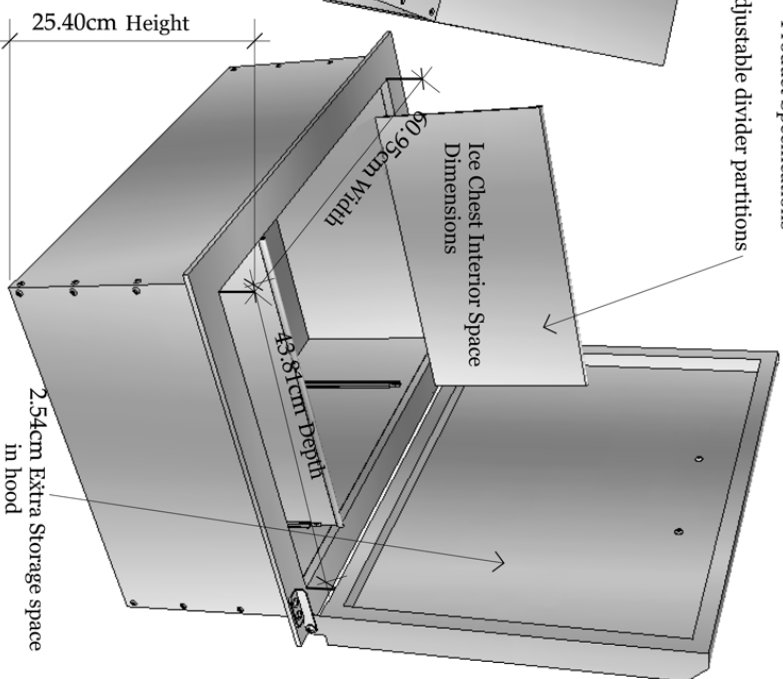

Product Dimensions

Cut-out Dimensions

Handles are made of Zinc Alloy, Chrome Plated

**PRODUCT**  
SUN Drop-in Ice Chest  
Item No. A-IC

**DESCRIPTION**  
Drop-in Ice Chest made of all 304 stainless steel, built to last with 1" thickness insulated walls and hood

Product Size (cm): 71.1 W x 53.3 D x 34.2 H  
Weight (kg): 25.85

**Material Specifications:**  
304 Stainless Steel  
16 Gauge for frame and hood  
20 Gauge for outside box  
Handles are made of Zinc Alloy, Chrome Plated.

2.54cm Foam Pack insulated walls

Drain Connection

Adjustable divider partitions

Ice Chest Interior Space Dimensions

- Drain Detail
- Drain plug
- Drain Pipe

- Rubber Seal
- Drain Box
- Rubber Seal
- Drain Fastener