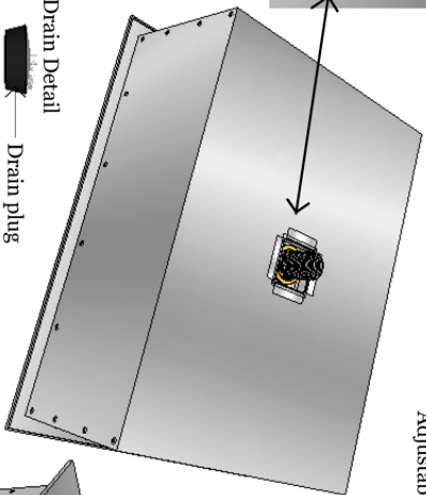

Product Dimensions

Cut-out Dimensions

Handles are made of Zinc Alloy, Chrome Plated

**PRODUCT**  
SUN Drop-in Ice Chest  
Item No. A-IC

**DESCRIPTION**  
Drop-in Ice Chest made of all 304 stainless steel, built to last with 1" thickness insulated walls and hood

Product Size (cm): 71.1 W x 53.3 D x 34.2 H  
Weight (kg): 25.85

**Material Specifications:**  
304 Stainless Steel  
16 Gauge for frame and hood  
20 Gauge for outside box  
Handles are made of Zinc Alloy, Chrome Plated.

2.54cm Foam Pack insulated walls

Drain Connection

Adjustable divider partitions

Ice Chest Interior Space Dimensions

- Drain Detail
- Drain plug
- Drain Pipe

- Rubber Seal
- Drain Box
- Rubber Seal
- Drain Fastener