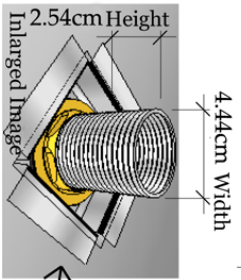

Product Dimensions

Cut-out Dimensions

Handles are made of Zinc Alloy, Chrome Plated

**PRODUCT**  
SUN Drop-in Ice Chest  
Item No. A-IC

**DESCRIPTION**  
Drop-in Ice Chest made of all 304 stainless steel, built to last with 1" thickness insulated walls and hood

Product Size (cm): 71.1 W x 53.3 D x 34.2 H  
Weight (kg): 25.85

**Material Specifications:**  
304 Stainless Steel  
16 Gauge for frame and hood  
20 Gauge for outside box  
Handles are made of Zinc Alloy, Chrome Plated.

2.54cm Foam Pack insulated walls

Drain Connection

Adjustable divider partitions

Ice Chest Interior Space Dimensions

- Drain Detail
- Drain plug
- Drain Pipe

- Rubber Seal
- Drain Box
- Rubber Seal
- Drain Fastener