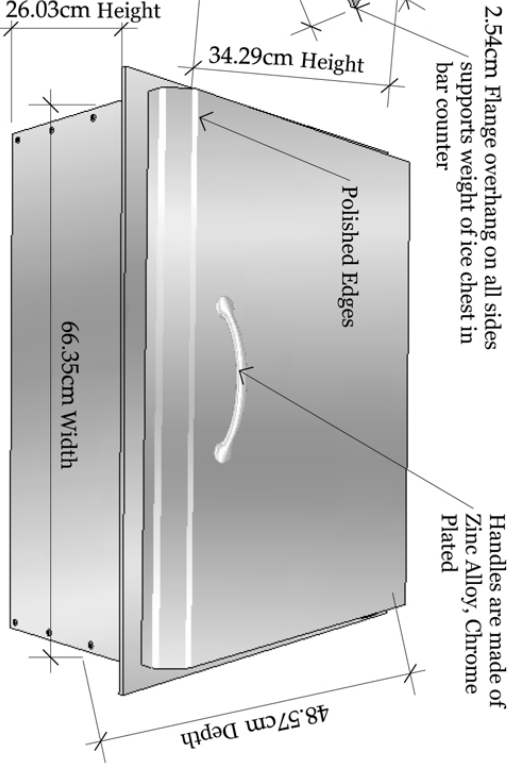

Product Dimensions

Cut-out Dimensions

Handles are made of Zinc Alloy, Chrome Plated

**PRODUCT**  
SUN Drop-in Ice Chest  
Item No. A-IC

**DESCRIPTION**  
Drop-in Ice Chest made of all 304 stainless steel, built to last with 1" thickness insulated walls and hood

Product Size (cm): 71.1 W x 53.3 D x 34.2 H  
Weight (kg): 25.85

**Material Specifications:**  
304 Stainless Steel  
16 Gauge for frame and hood  
20 Gauge for outside box  
Handles are made of Zinc Alloy, Chrome Plated.

2.54cm Foam Pack insulated walls

Drain Connection

Adjustable divider partitions

Ice Chest Interior Space Dimensions

- Drain Detail
- Drain plug
- Drain Pipe

- Rubber Seal
- Drain Box
- Rubber Seal
- Drain Fastener