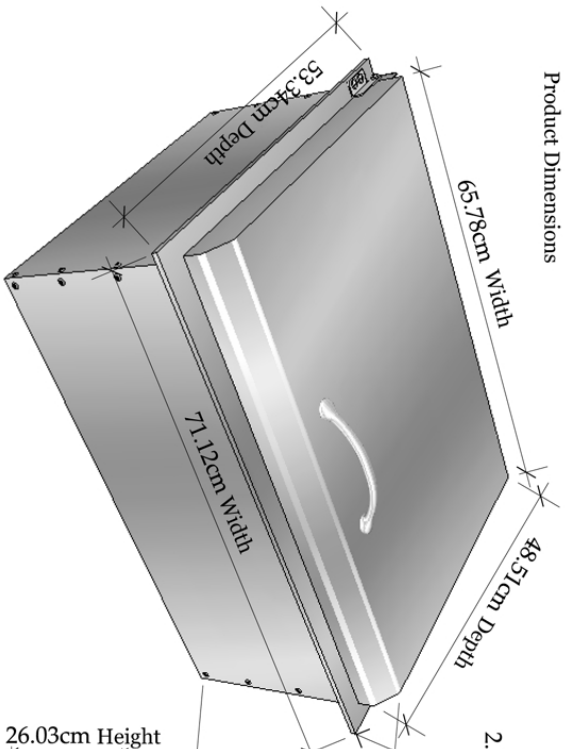

Product Dimensions

Cut-out Dimensions

Handles are made of Zinc Alloy, Chrome Plated

**PRODUCT**  
SUN Drop-in Ice Chest  
Item No. A-IC

**DESCRIPTION**  
Drop-in Ice Chest made of all 304 stainless steel, built to last with 1" thickness insulated walls and hood

Product Size (cm): 71.1 W x 53.3 D x 34.2 H  
Weight (kg): 25.85

**Material Specifications:**  
304 Stainless Steel  
16 Gauge for frame and hood  
20 Gauge for outside box  
Handles are made of Zinc Alloy, Chrome Plated.

2.54cm Foam Pack insulated walls

Drain Connection

Adjustable divider partitions

Ice Chest Interior Space Dimensions

- Drain Detail
- Drain plug
- Drain Pipe

- Rubber Seal
- Drain Box
- Rubber Seal
- Drain Fastener