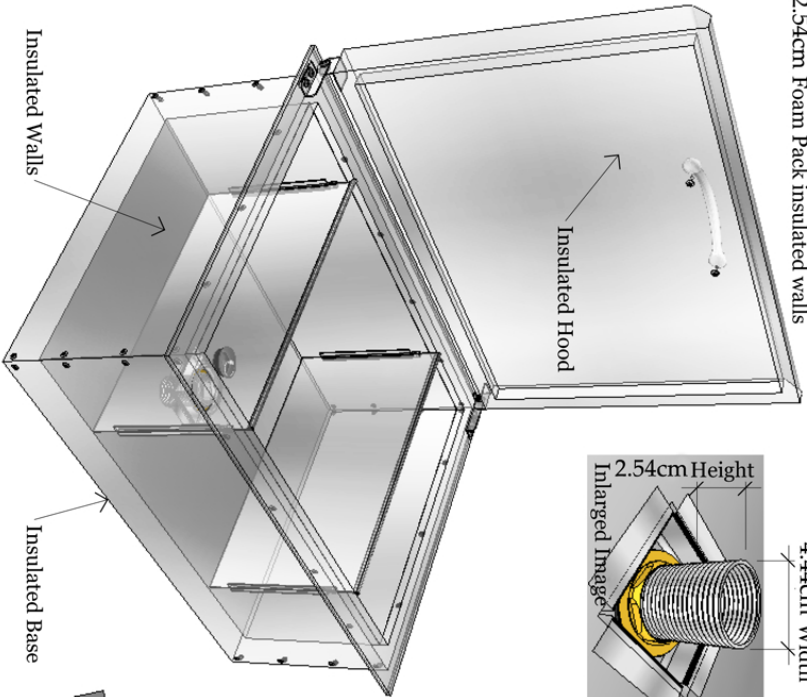

Product Dimensions

Cut-out Dimensions

Handles are made of Zinc Alloy, Chrome Plated

**PRODUCT**  
SUN Drop-in Ice Chest  
Item No. A-IC

**DESCRIPTION**  
Drop-in Ice Chest made of all 304 stainless steel, built to last with 1" thickness insulated walls and hood

Product Size (cm): 71.1 W x 53.3 D x 34.2 H  
Weight (kg): 25.85

**Material Specifications:**  
304 Stainless Steel  
16 Gauge for frame and hood  
20 Gauge for outside box  
Handles are made of Zinc Alloy, Chrome Plated.

2.54cm Foam Pack insulated walls

Drain Connection

Adjustable divider partitions

Ice Chest Interior Space Dimensions

- Drain Detail
- Drain plug
- Drain Pipe

- Rubber Seal
- Drain Box
- Rubber Seal
- Drain Fastener