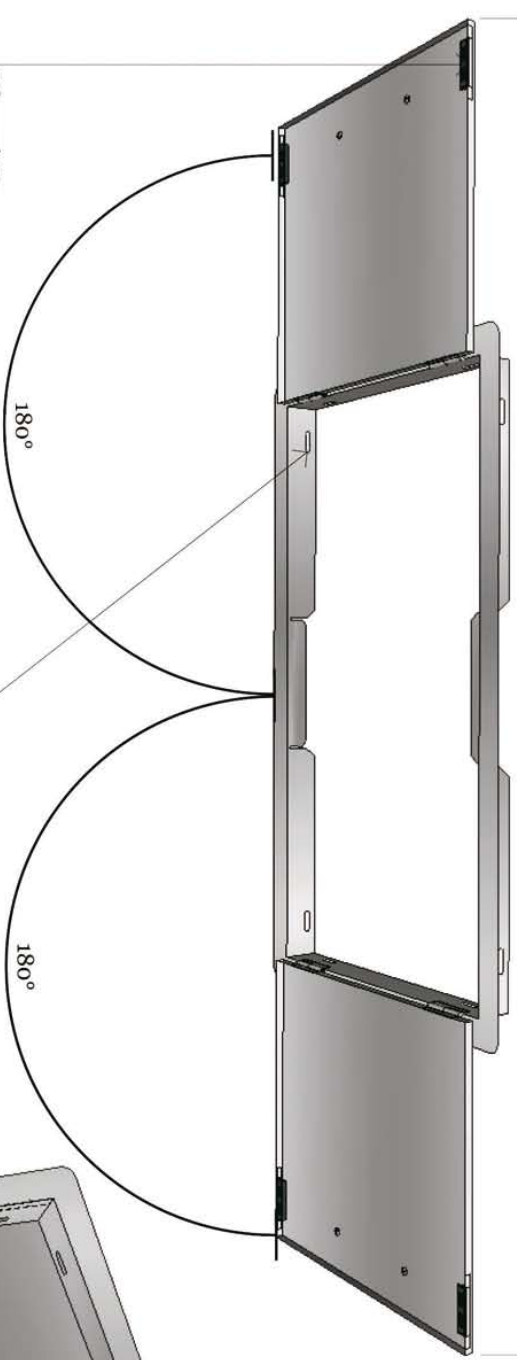

Product Dimensions

91.44cm

53.65cm Height

Cut-Out Dimensions

85.09cm Width

46.35cm Height

167.64cm Open Door Width

180°

180°

4.12cm Depth

46.35cm Height

85.09cm

Intergerd-View

Magnets are mounted to door

Enlarged-View

Pre-Drilled Holes for easy mounting

PRODUCT
DOUBLE DOOR FLUSH MOUNT
Item No. A-DD36

DESCRIPTION
304 stainless construction, flush mounted Polished Look.

Double Door Flush Mount
Product Size (cm): 91.4 W x 53.6 H
Cut Out (cm): 85.1 W x 46.3 H
Weight (kg): 6.35
Material Specifications:
304 Stainless Steel
16 Gauge for Frame
18 Gauge for Door
Handles are made of zinc alloy, chrome plated.