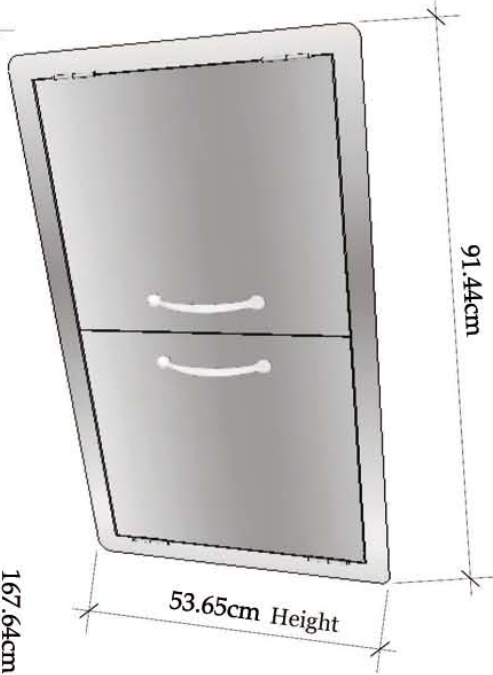

Product Dimensions

91.44cm

53.65cm Height

Cut-Out Dimensions

85.09cm Width

46.35cm Height

167.64cm Open Door Width

180°

180°

4.12cm Depth

46.35cm Height

85.09cm

Intergerd-View

Magnets are mounted to door

Enlarged-View

Pre-Drilled Holes for easy mounting

PRODUCT
DOUBLE DOOR FLUSH MOUNT
Item No. A-DD36

DESCRIPTION
304 stainless construction, flush mounted Polished Look.

Double Door Flush Mount
Product Size (cm): 91.4 W x 53.6 H
Cut Out (cm): 85.1 W x 46.3 H
Weight (kg): 6.35
Material Specifications:
304 Stainless Steel
16 Gauge for Frame
18 Gauge for Door
Handles are made of zinc alloy, chrome plated.