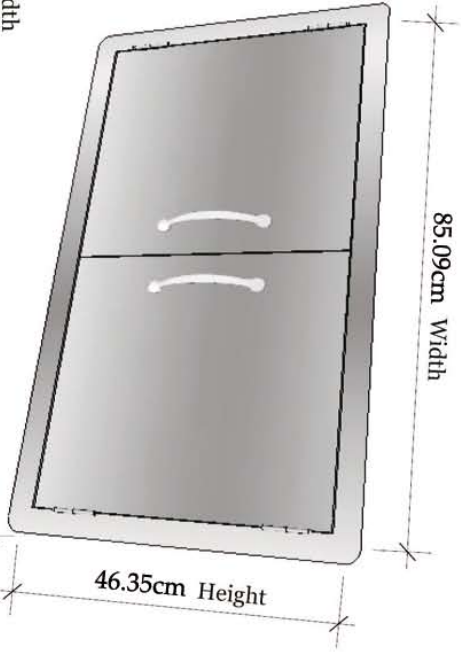

Product Dimensions

91.44cm

53.65cm Height

Cut-Out Dimensions

85.09cm Width

46.35cm Height

167.64cm Open Door Width

180°

180°

4.12cm Depth

46.35cm Height

85.09cm

Intergerd-View

Magnets are mounted to door

Enlarged-View

Pre-Drilled Holes for easy mounting

PRODUCT
DOUBLE DOOR FLUSH MOUNT
Item No. A-DD36

DESCRIPTION
304 stainless construction, flush mounted Polished Look.

Double Door Flush Mount
Product Size (cm): 91.4 W x 53.6 H
Cut Out (cm): 85.1 W x 46.3 H
Weight (kg): 6.35
Material Specifications:
304 Stainless Steel
16 Gauge for Frame
18 Gauge for Door
Handles are made of zinc alloy, chrome plated.