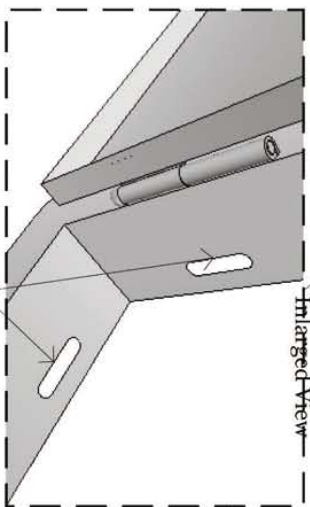

Product Dimensions

91.44cm

53.65cm Height

Cut-Out Dimensions

85.09cm Width

46.35cm Height

167.64cm Open Door Width

180°

180°

4.12cm Depth

46.35cm Height

85.09cm

Intergerd-View

Magnets are mounted to door

Enlarged-View

Pre-Drilled Holes for easy mounting

PRODUCT
DOUBLE DOOR FLUSH MOUNT
Item No. A-DD36

DESCRIPTION
304 stainless construction, flush mounted Polished Look.

Double Door Flush Mount
Product Size (cm): 91.4 W x 53.6 H
Cut Out (cm): 85.1 W x 46.3 H
Weight (kg): 6.35
Material Specifications:
304 Stainless Steel
16 Gauge for Frame
18 Gauge for Door
Handles are made of zinc alloy, chrome plated.