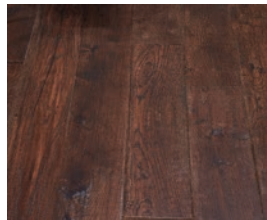

Species: Solid European White Oak  
Installation Method: Nail or Staple  
Warranty: 50 Year Finish

3/4" x 4 3/4" | 22.01 sf/ctn

Peppercorn  
SC34475PC

Sable  
SC34475SA

Truffle  
SC34475TR

Texture:  
Handscraped

Construction:  
Solid Hardwood

Finish:  
UV Cured Polyurethane  
with Aluminum Oxide

Edge Profile:  
Beveled