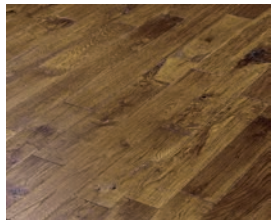

Species: Solid European White Oak  
Installation Method: Nail or Staple  
Warranty: 50 Year Finish

3/4" x 4 3/4" | 22.01 sf/ctn

Peppercorn  
SC34475PC

Sable  
SC34475SA

Truffle  
SC34475TR

Texture:  
Handscraped

Construction:  
Solid Hardwood

Finish:  
UV Cured Polyurethane  
with Aluminum Oxide

Edge Profile:  
Beveled