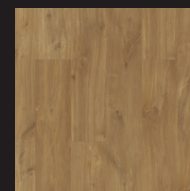

COLORS

Amazon Delta
NEUQ02

Cortado
NEUQ01

Restored Desert
NEUQ03

Midnight Natural
*NEUQ04

10 Year Waterproof

Damp Mop Friendly

Milled Bevel