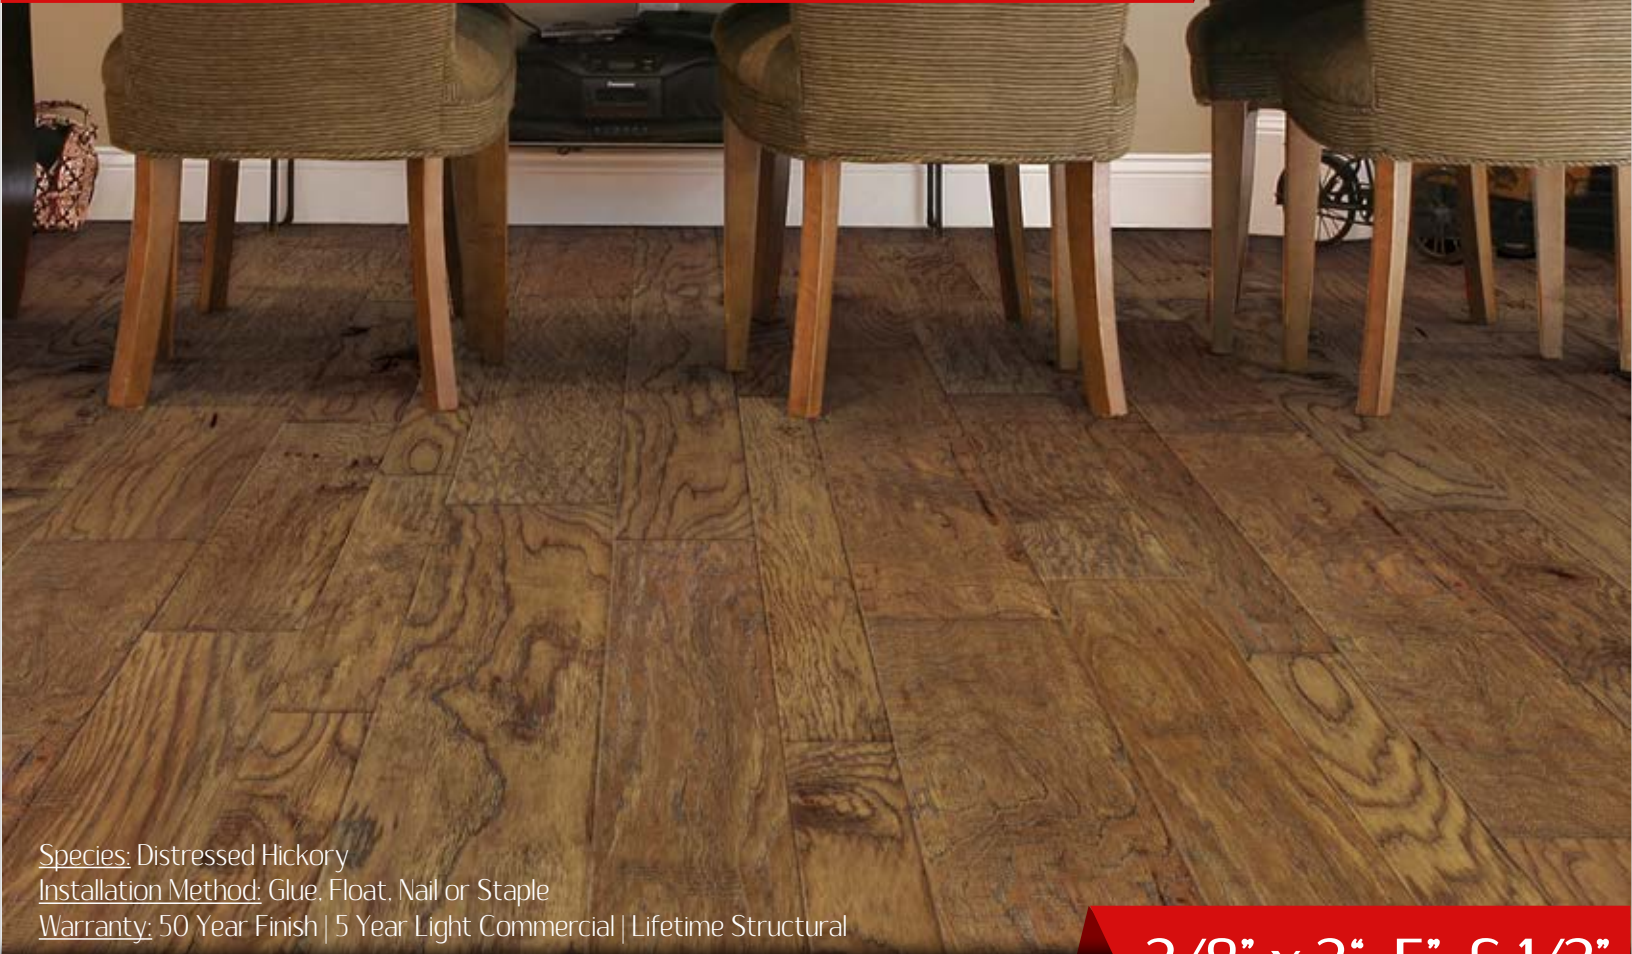

HICKORY RIDGE

Prestige
hardwood

Species: Distressed Hickory
Installation Method: Glue, Float, Nail or Staple
Warranty: 50 Year Finish | 5 Year Light Commercial | Lifetime Structural

3/8" x 3", 5", 6 1/2"

COLORS

Desert Sand
HRH1127DS

Farmhouse
HRH1127FH