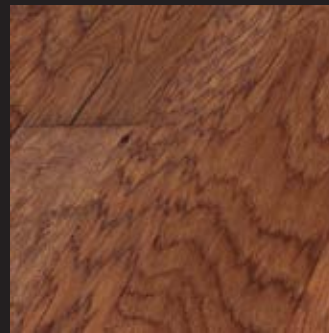

HICKORY RIDGE

Prestige
hardwood

Species: Distressed Hickory
Installation Method: Glue, Float, Nail or Staple
Warranty: 50 Year Finish | 5 Year Light Commercial | Lifetime Structural

3/8" x 3", 5", 6 1/2"

COLORS

Desert Sand
HRH1127DS

Farmhouse
HRH1127FH