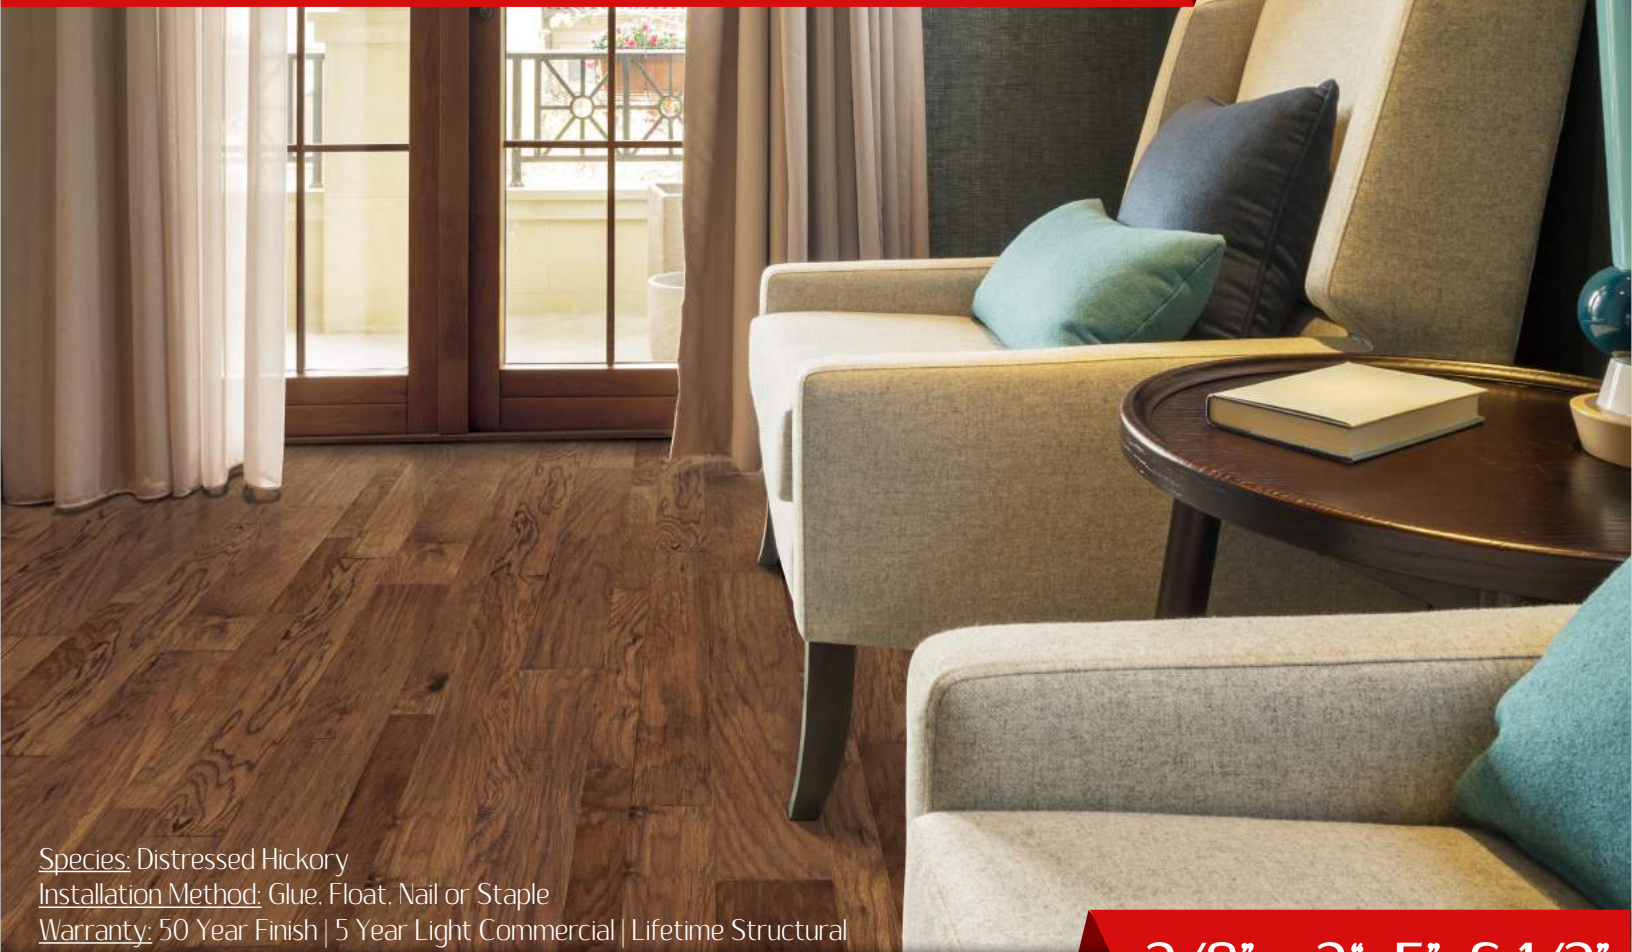

# HICKORY RIDGE

Prestige  
hardwood

Species: Distressed Hickory  
Installation Method: Glue, Float, Nail or Staple  
Warranty: 50 Year Finish | 5 Year Light Commercial | Lifetime Structural

3/8" x 3", 5", 6 1/2"

## EXISTING COLORS

Chalet

Desert Sand

Tobacco Road

Farmhouse

Tall Timbers