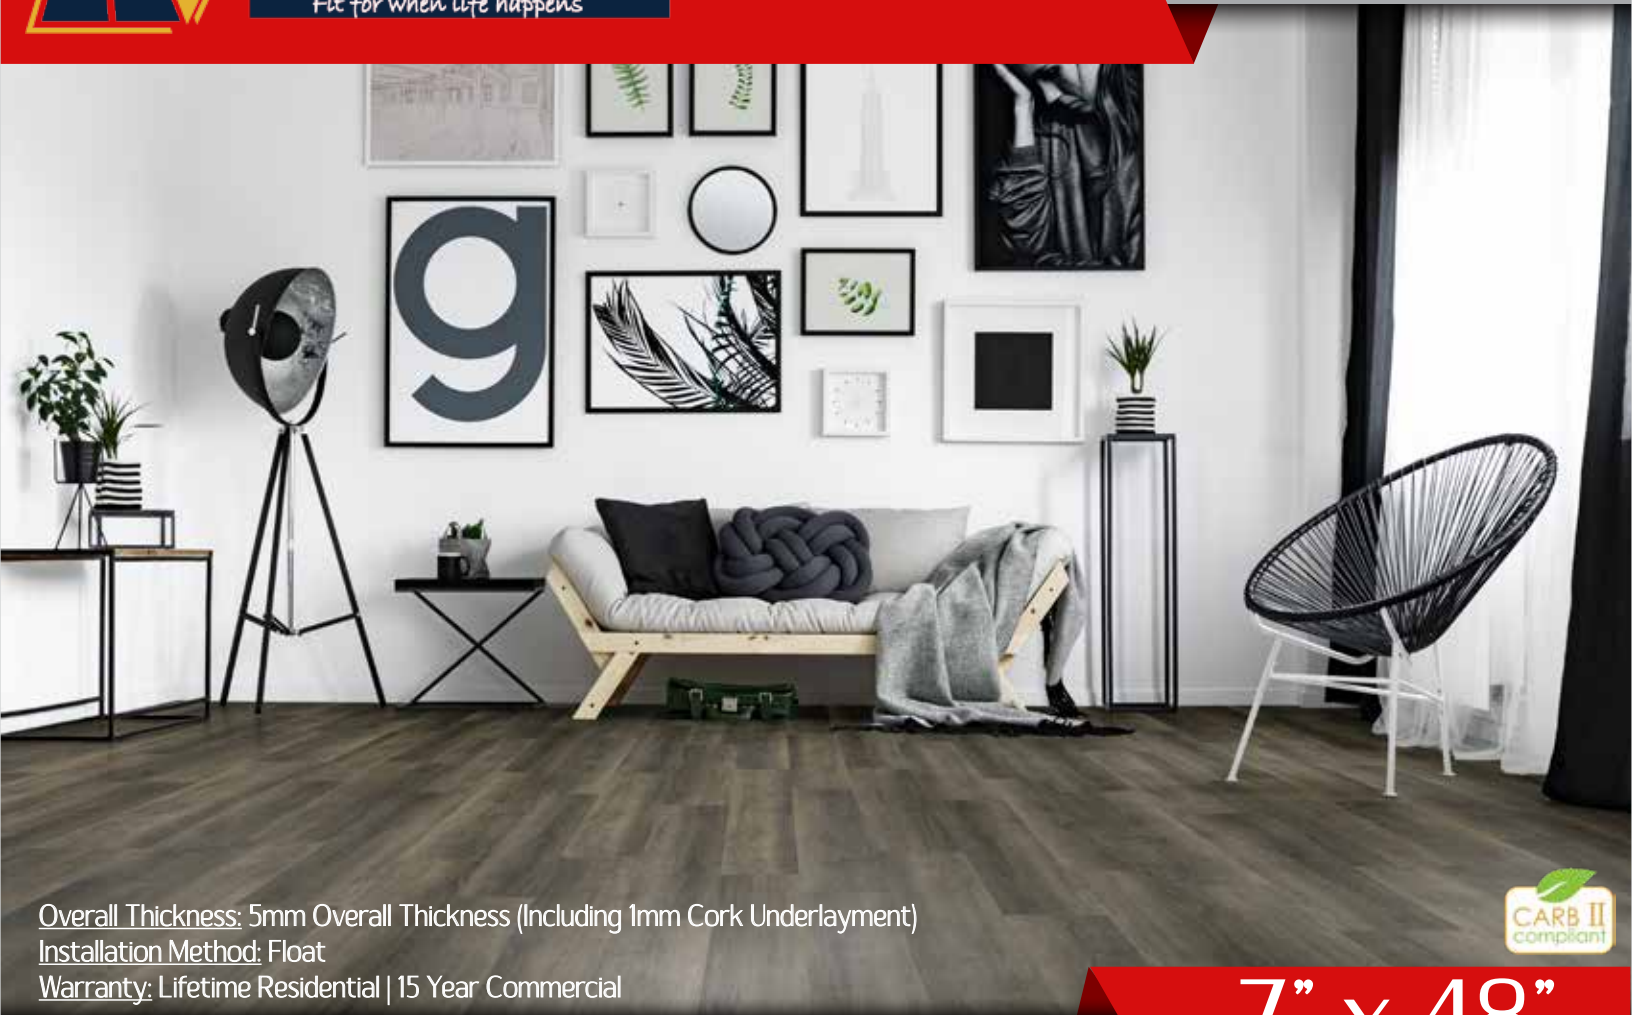

FIRMFIT™

Fit for when life happens

TOPAZ

Prestige
waterproof flooring

Overall Thickness: 5mm Overall Thickness (Including 1mm Cork Underlayment)

Installation Method: Float

Warranty: Lifetime Residential | 15 Year Commercial

7" x 48"

EXISTING COLORS

NEW COLORS

Top Layer:

Quartz enhanced UV cured coating

Core:

Waterproof thermoplastic composite
Thickness - 5 mm overall | Color - Black

Backing: