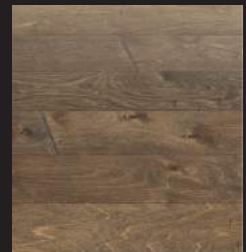

# COUNTRYSIDE

Prestige  
hardwood

Species: Birch Hand Scraped  
Installation Method: Glue, Float, Nail or Staple  
Warranty: 25 Year Finish | Lifetime Structural

3/8" x 5"

## NEW COLORS

Anchor Gray

Riverbend

Shoreline

## EXISTING COLORS

Antique Brown

Autumn Gold

Black Forest

Suede