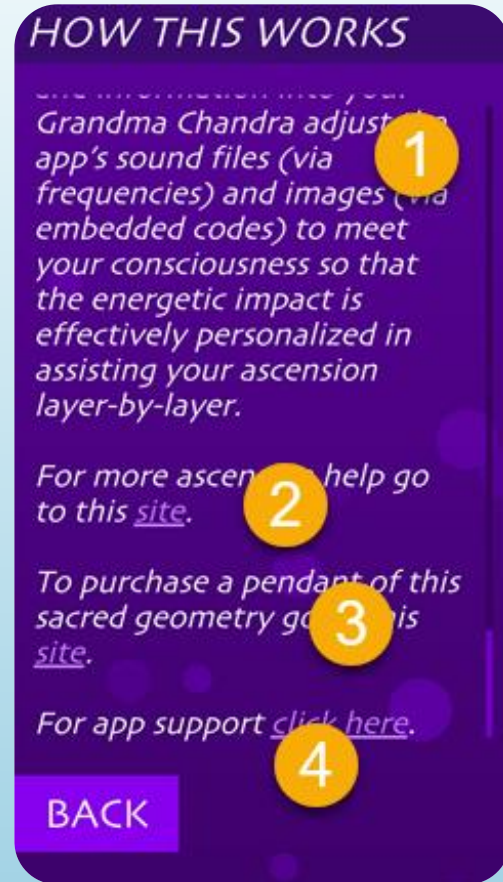

A Screen-by-Screen Guide

1. Within this first menu option you can read more about how this app cultivates your consciousness.
2. To find out more about **who is Grandma Chandra**, click the first "site" link to go to Grandma Chandra's website. You can learn more about her amazing gifts and their impacts on others' lives.
3. If you are attracted to the 8 pointed star sacred geometric pendant, you may select the second "site" link to purchase.
4. If you have further questions or issues, select the "click here" link and tell us what is happening so we can help resolve it for you.

How to use tips: When listening to the audio files on all 3 of the other menu options, do use ear buds or a head set for best effect. Note that even if the speaker is off, your consciousness receives the benefit of the codes and frequencies.