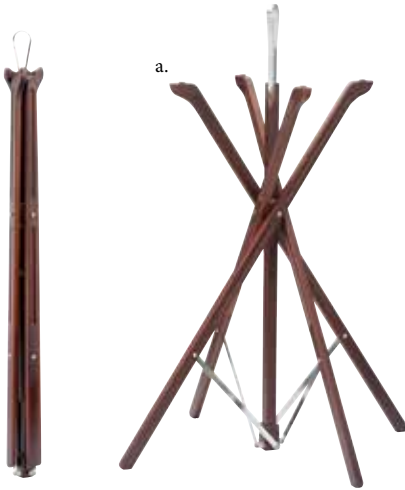

GET CARRIED AWAY

Space saving, compact tray stand that allows you to serve in style.

FOLD-A-WAY™ TRAY STAND

FOLD-A-WAY™ TRAY STAND

Patented light weight folding tray stand is ergonomic and its elevated height relieves back strain while serving. Attractive Mahogany wood and Black wood finish and neutral Black Aluminum complements any decor.

- Easy to fold, reducing stand’s diameter to 7”
- Easy to carry and transport with one hand; opens effortlessly tableside
- Looped handle design can be stored on a hook, saving valuable floor space
- Non-slip rubber grips ensure that your tray stand won’t get knocked off
- Tested to ADA standards of 50 lb. weight load
- Wood tray stands 35” tall and Aluminum tray stands 31” tall
- Light weight Aluminum tray stand is half the weight of a standard tray jack

FOLD-A-WAY™ TRAY STAND, WOOD

item	description	min order/ case pack
NEW a. 335W	Wood Fold-A-Way™ Tray, Mahogany Finish	1 ea
NEW 335WBK	Wood Fold-A-Way™ Tray, Black Finish	1 ea

FOLD-A-WAY™ TRAY STAND, ALUMINUM

item	description	min order/ case pack
331	12½ Top x 31" h Fold-A-Way™ Tray, Black	1 ea