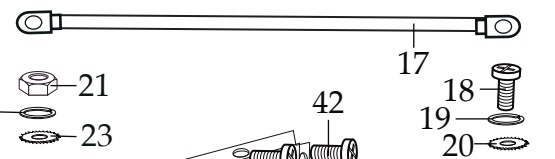

Illustration#	Part#	Description
1	037166	Screw (2 required)
2	038073	Plastic Net
3	038074	Power On Red Light
4	038075	Ready Green Light
5	038086	Warmer Switch (2 required)
6	038084	Lock Washer (2 required)
7	038009	Hex Nut (2 required)
8	038072	Spreader Holder
9	038076	Screw
10	038044	Spreader
11	038018	Brew Basket
12	038080	24" Burgundy Lead
13	038077	4.75" Burgundy Lead
14	038081	Double White & Burgundy Lead
15	038078	8.25" Blue Lead
16	038079	8.5" White Lead
17	038083	8.5" Yellow/Green Lead
18	037166	Screw
19	038085	Spring Washer
20	037158	Lock Washer
21	037171	Hex Nut
22	038085	Spring Washer
23	037158	Lock Washer
24	038082	Relay
25	013731	Wire Ties (8 required)
26	012409	Small Crimp Connector (3 required)
	019123	Large Crimp Connector (2 required)
27	037153	Thermal Cut Off
28	037171	Hex Nut (2 required)

Illustration#	Part#	Description
29	037154	Hex Nut (2 required)
30	037161	Screw (2 required)
31	037158	Lock Washer (2 required)
32	038071	Boiler
33	037166	Screw (3 required)
34	038070	12.5" Hose
35	038067	11" Hose
36	038068	9.25" Hose
37	038069	7" Hose
38	037166	Screw
39	038085	Spring Washer
40	037158	Lock Washer
41	038066	Back Plate
42	037166	Screw (8 required)
43	037172	Strain Relief
44	037173	Cord
45	037995	Bottom Plate
46	037166	Screw (7 required)
47	037942	Foot (4 required)

038020
Package of Filters

Date Code Location → D/C: WWYY
D/C: WWYY
(week week year)