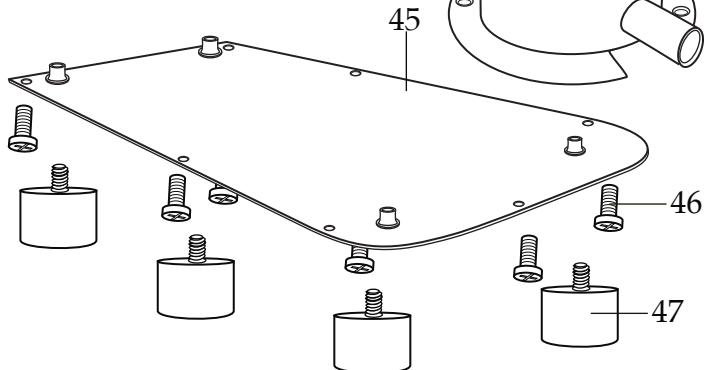

Illustration#	Part#	Description
1	037166	Screw (2 required)
2	038073	Plastic Net
3	038074	Power On Red Light
4	038075	Ready Green Light
5	038086	Warmer Switch (2 required)
6	038084	Lock Washer (2 required)
7	038009	Hex Nut (2 required)
8	038072	Spreader Holder
9	038076	Screw
10	038044	Spreader
11	038018	Brew Basket
12	038080	24" Burgundy Lead
13	038077	4.75" Burgundy Lead
14	038081	Double White & Burgundy Lead
15	038078	8.25" Blue Lead
16	038079	8.5" White Lead
17	038083	8.5" Yellow/Green Lead
18	037166	Screw
19	038085	Spring Washer
20	037158	Lock Washer
21	037171	Hex Nut
22	038085	Spring Washer
23	037158	Lock Washer
24	038082	Relay
25	013731	Wire Ties (8 required)
26	012409	Small Crimp Connector (3 required)
	019123	Large Crimp Connector (2 required)
27	037153	Thermal Cut Off
28	037171	Hex Nut (2 required)

Illustration#	Part#	Description
29	037154	Hex Nut (2 required)
30	037161	Screw (2 required)
31	037158	Lock Washer (2 required)
32	038071	Boiler
33	037166	Screw (3 required)
34	038070	12.5" Hose
35	038067	11" Hose
36	038068	9.25" Hose
37	038069	7" Hose
38	037166	Screw
39	038085	Spring Washer
40	037158	Lock Washer
41	038066	Back Plate
42	037166	Screw (8 required)
43	037172	Strain Relief
44	037173	Cord
45	037995	Bottom Plate
46	037166	Screw (7 required)
47	037942	Foot (4 required)

038020
Package of Filters

Date Code Location → D/C: WWYY
D/C: WWYY
(week week year)