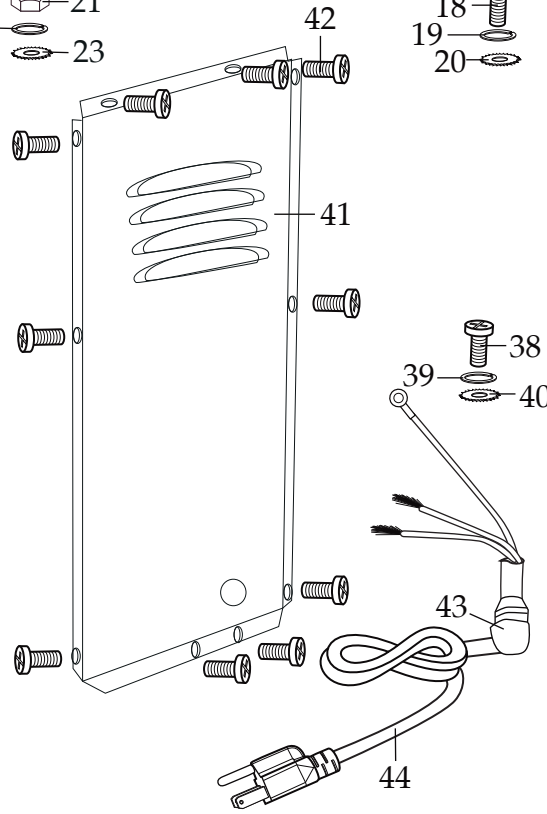

Illustration#	Part#	Description
1	037166	Screw (2 required)
2	038073	Plastic Net
3	038074	Power On Red Light
4	038075	Ready Green Light
5	038086	Warmer Switch (2 required)
6	038084	Lock Washer (2 required)
7	038009	Hex Nut (2 required)
8	038072	Spreader Holder
9	038076	Screw
10	038044	Spreader
11	038018	Brew Basket
12	038080	24" Burgundy Lead
13	038077	4.75" Burgundy Lead
14	038081	Double White & Burgundy Lead
15	038078	8.25" Blue Lead
16	038079	8.5" White Lead
17	038083	8.5" Yellow/Green Lead
18	037166	Screw
19	038085	Spring Washer
20	037158	Lock Washer
21	037171	Hex Nut
22	038085	Spring Washer
23	037158	Lock Washer
24	038082	Relay
25	013731	Wire Ties (8 required)
26	012409	Small Crimp Connector (3 required)
	019123	Large Crimp Connector (2 required)
27	037153	Thermal Cut Off
28	037171	Hex Nut (2 required)

Illustration#	Part#	Description
29	037154	Hex Nut (2 required)
30	037161	Screw (2 required)
31	037158	Lock Washer (2 required)
32	038071	Boiler
33	037166	Screw (3 required)
34	038070	12.5" Hose
35	038067	11" Hose
36	038068	9.25" Hose
37	038069	7" Hose
38	037166	Screw
39	038085	Spring Washer
40	037158	Lock Washer
41	038066	Back Plate
42	037166	Screw (8 required)
43	037172	Strain Relief
44	037173	Cord
45	037995	Bottom Plate
46	037166	Screw (7 required)
47	037942	Foot (4 required)

038020
Package of Filters

Date Code Location → D/C: WWYY
D/C: WWYY
(week week year)