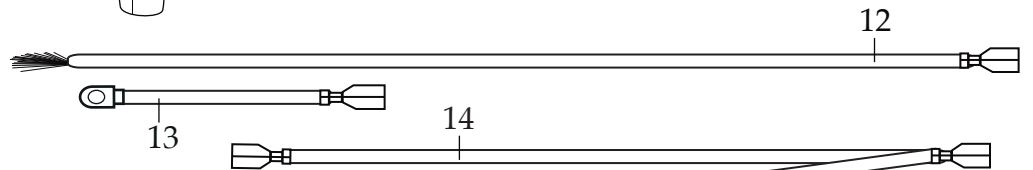

Illustration#	Part#	Description
1	037166	Screw (2 required)
2	038073	Plastic Net
3	038074	Power On Red Light
4	038075	Ready Green Light
5	038086	Warmer Switch (2 required)
6	038084	Lock Washer (2 required)
7	038009	Hex Nut (2 required)
8	038072	Spreader Holder
9	038076	Screw
10	038044	Spreader
11	038018	Brew Basket
12	038080	24" Burgundy Lead
13	038077	4.75" Burgundy Lead
14	038081	Double White & Burgundy Lead
15	038078	8.25" Blue Lead
16	038079	8.5" White Lead
17	038083	8.5" Yellow/Green Lead
18	037166	Screw
19	038085	Spring Washer
20	037158	Lock Washer
21	037171	Hex Nut
22	038085	Spring Washer
23	037158	Lock Washer
24	038082	Relay
25	013731	Wire Ties (8 required)
26	012409	Small Crimp Connector (3 required)
	019123	Large Crimp Connector (2 required)
27	037153	Thermal Cut Off
28	037171	Hex Nut (2 required)

Illustration#	Part#	Description
29	037154	Hex Nut (2 required)
30	037161	Screw (2 required)
31	037158	Lock Washer (2 required)
32	038071	Boiler
33	037166	Screw (3 required)
34	038070	12.5" Hose
35	038067	11" Hose
36	038068	9.25" Hose
37	038069	7" Hose
38	037166	Screw
39	038085	Spring Washer
40	037158	Lock Washer
41	038066	Back Plate
42	037166	Screw (8 required)
43	037172	Strain Relief
44	037173	Cord
45	037995	Bottom Plate
46	037166	Screw (7 required)
47	037942	Foot (4 required)