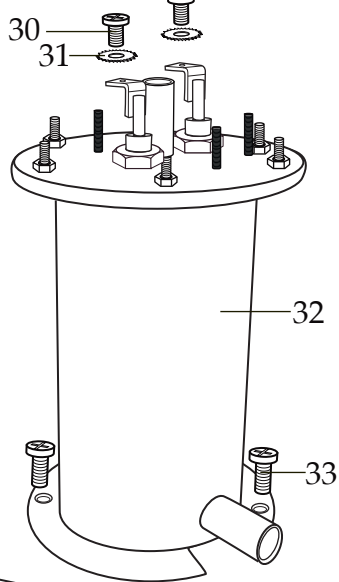

Illustration#	Part#	Description
1	037166	Screw (2 required)
2	038073	Plastic Net
3	038074	Power On Red Light
4	038075	Ready Green Light
5	038086	Warmer Switch (2 required)
6	038084	Lock Washer (2 required)
7	038009	Hex Nut (2 required)
8	038072	Spreader Holder
9	038076	Screw
10	038044	Spreader
11	038018	Brew Basket
12	038080	24" Burgundy Lead
13	038077	4.75" Burgundy Lead
14	038081	Double White & Burgundy Lead
15	038078	8.25" Blue Lead
16	038079	8.5" White Lead
17	038083	8.5" Yellow/Green Lead
18	037166	Screw
19	038085	Spring Washer
20	037158	Lock Washer
21	037171	Hex Nut
22	038085	Spring Washer
23	037158	Lock Washer
24	038082	Relay
25	013731	Wire Ties (8 required)
26	012409	Small Crimp Connector (3 required)
	019123	Large Crimp Connector (2 required)
27	037153	Thermal Cut Off
28	037171	Hex Nut (2 required)

Illustration#	Part#	Description
29	037154	Hex Nut (2 required)
30	037161	Screw (2 required)
31	037158	Lock Washer (2 required)
32	038071	Boiler
33	037166	Screw (3 required)
34	038070	12.5" Hose
35	038067	11" Hose
36	038068	9.25" Hose
37	038069	7" Hose
38	037166	Screw
39	038085	Spring Washer
40	037158	Lock Washer
41	038066	Back Plate
42	037166	Screw (8 required)
43	037172	Strain Relief
44	037173	Cord
45	037995	Bottom Plate
46	037166	Screw (7 required)
47	037942	Foot (4 required)

038020
Package of Filters

Date Code Location → D/C: WWYY
D/C: WWYY
(week week year)