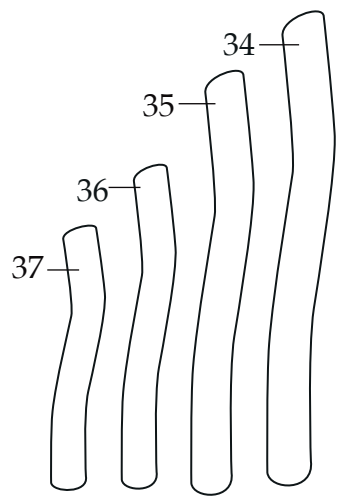

Illustration#	Part#	Description
1	037166	Screw (2 required)
2	038073	Plastic Net
3	038074	Power On Red Light
4	038075	Ready Green Light
5	038086	Warmer Switch (2 required)
6	038084	Lock Washer (2 required)
7	038009	Hex Nut (2 required)
8	038072	Spreader Holder
9	038076	Screw
10	038044	Spreader
11	038018	Brew Basket
12	038080	24" Burgundy Lead
13	038077	4.75" Burgundy Lead
14	038081	Double White & Burgundy Lead
15	038078	8.25" Blue Lead
16	038079	8.5" White Lead
17	038083	8.5" Yellow/Green Lead
18	037166	Screw
19	038085	Spring Washer
20	037158	Lock Washer
21	037171	Hex Nut
22	038085	Spring Washer
23	037158	Lock Washer
24	038082	Relay
25	013731	Wire Ties (8 required)
26	012409	Small Crimp Connector (3 required)
	019123	Large Crimp Connector (2 required)
27	037153	Thermal Cut Off
28	037171	Hex Nut (2 required)

Illustration#	Part#	Description
29	037154	Hex Nut (2 required)
30	037161	Screw (2 required)
31	037158	Lock Washer (2 required)
32	038071	Boiler
33	037166	Screw (3 required)
34	038070	12.5" Hose
35	038067	11" Hose
36	038068	9.25" Hose
37	038069	7" Hose
38	037166	Screw
39	038085	Spring Washer
40	037158	Lock Washer
41	038066	Back Plate
42	037166	Screw (8 required)
43	037172	Strain Relief
44	037173	Cord
45	037995	Bottom Plate
46	037166	Screw (7 required)
47	037942	Foot (4 required)

038020
Package of Filters

Date Code Location → D/C: WWYY
D/C: WWYY
(week week year)