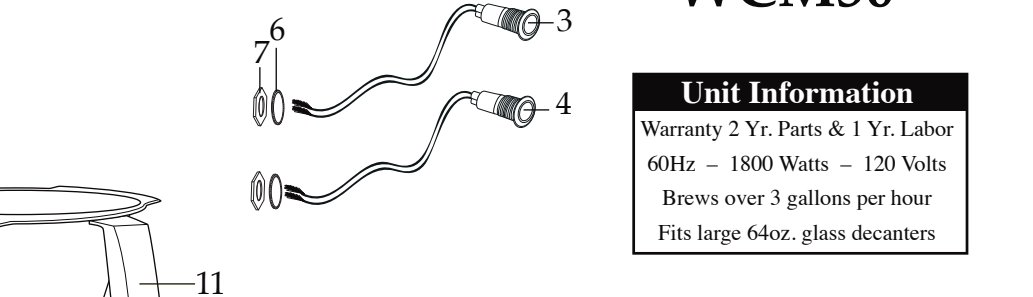

Illustration#	Part#	Description
1	037166	Screw (2 required)
2	038073	Plastic Net
3	038074	Power On Red Light
4	038075	Ready Green Light
5	038086	Warmer Switch (2 required)
6	038084	Lock Washer (2 required)
7	038009	Hex Nut (2 required)
8	038072	Spreader Holder
9	038076	Screw
10	038044	Spreader
11	038018	Brew Basket
12	038080	24" Burgundy Lead
13	038077	4.75" Burgundy Lead
14	038081	Double White & Burgundy Lead
15	038078	8.25" Blue Lead
16	038079	8.5" White Lead
17	038083	8.5" Yellow/Green Lead
18	037166	Screw
19	038085	Spring Washer
20	037158	Lock Washer
21	037171	Hex Nut
22	038085	Spring Washer
23	037158	Lock Washer
24	038082	Relay
25	013731	Wire Ties (8 required)
26	012409	Small Crimp Connector (3 required)
	019123	Large Crimp Connector (2 required)
27	037153	Thermal Cut Off
28	037171	Hex Nut (2 required)