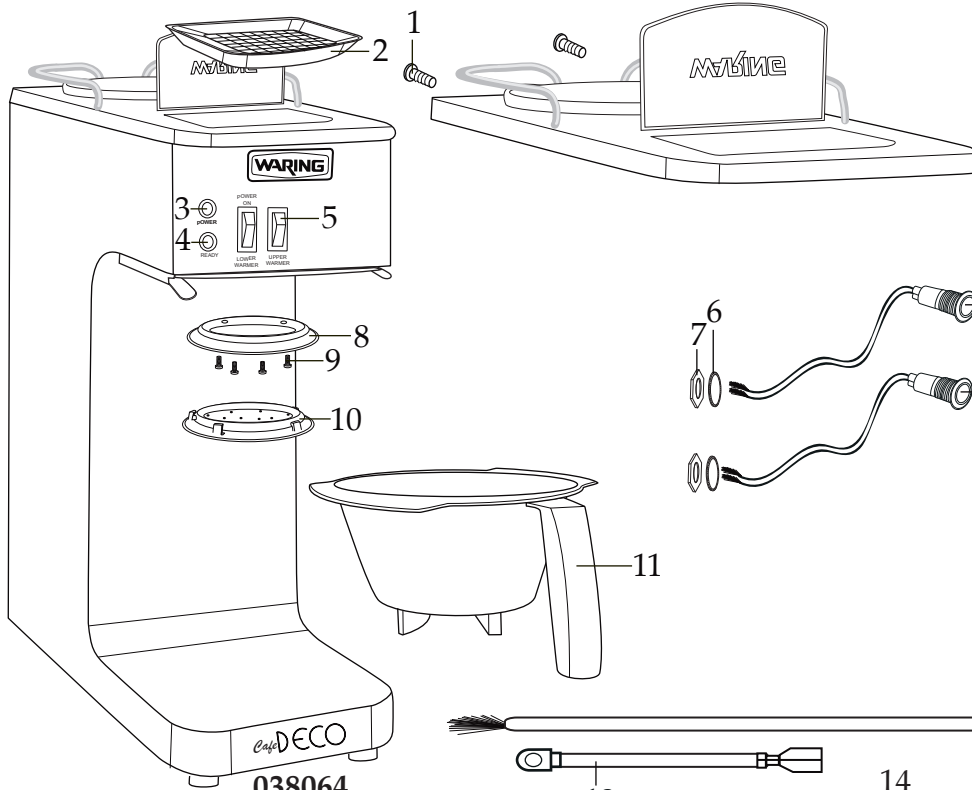

WARING COMMERCIAL

Pour-over Coffee Brewers WCM50

Unit Information
 Warranty 2 Yr. Parts & 1 Yr. Labor
 60Hz - 1800 Watts - 120 Volts
 Brews over 3 gallons per hour
 Fits large 64oz. glass decanters

038064
WCM50 Unit
(no basket)

Illustration#	Part#	Description
1	037166	Screw (2 required)
2	038073	Plastic Net
3	038074	Power On Red Light
4	038075	Ready Green Light
5	038086	Warmer Switch (2 required)
6	038084	Lock Washer (2 required)
7	038009	Hex Nut (2 required)
8	038072	Spreader Holder
9	038076	Screw
10	038044	Spreader
11	038018	Brew Basket
12	038080	24" Burgundy Lead
13	038077	4.75" Burgundy Lead
14	038081	Double White & Burgundy Lead
15	038078	8.25" Blue Lead
16	038079	8.5" White Lead
17	038083	8.5" Yellow/Green Lead
18	037166	Screw
19	038085	Spring Washer
20	037158	Lock Washer
21	037171	Hex Nut
22	038085	Spring Washer
23	037158	Lock Washer
24	038082	Relay
25	013731	Wire Ties (8 required)
26	012409	Small Crimp Connector (3 required)
	019123	Large Crimp Connector (2 required)
27	037153	Thermal Cut Off
28	037171	Hex Nut (2 required)

Illustration#	Part#	Description
29	037154	Hex Nut (2 required)
30	037161	Screw (2 required)
31	037158	Lock Washer (2 required)
32	038071	Boiler
33	037166	Screw (3 required)
34	038070	12.5" Hose
35	038067	11" Hose
36	038068	9.25" Hose
37	038069	7" Hose
38	037166	Screw
39	038085	Spring Washer
40	037158	Lock Washer
41	038066	Back Plate
42	037166	Screw (8 required)
43	037172	Strain Relief
44	037173	Cord
45	037995	Bottom Plate
46	037166	Screw (7 required)
47	037942	Foot (4 required)

038020
Package of Filters

Date Code Location → D/C: WWYY
D/C: WWYY
(week week year)