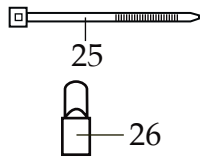

WARING COMMERCIAL

Pour-over Coffee Brewers WCM50

Unit Information
Warranty 2 Yr. Parts & 1 Yr. Labor
60Hz - 1800 Watts - 120 Volts
Brews over 3 gallons per hour
Fits large 64oz. glass decanters