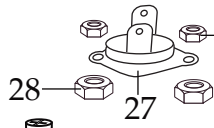

Illustration#	Part#	Description
1	037166	Screw (2 required)
2	038073	Plastic Net
3	038074	Power On Red Light
4	038075	Ready Green Light
5	038086	Warmer Switch (2 required)
6	038084	Lock Washer (2 required)
7	038009	Hex Nut (2 required)
8	038072	Spreader Holder
9	038076	Screw
10	038044	Spreader
11	038018	Brew Basket
12	038080	24" Burgundy Lead
13	038077	4.75" Burgundy Lead
14	038081	Double White & Burgundy Lead
15	038078	8.25" Blue Lead
16	038079	8.5" White Lead
17	038083	8.5" Yellow/Green Lead
18	037166	Screw
19	038085	Spring Washer
20	037158	Lock Washer
21	037171	Hex Nut
22	038085	Spring Washer
23	037158	Lock Washer
24	038082	Relay
25	013731	Wire Ties (8 required)
26	012409	Small Crimp Connector (3 required)
	019123	Large Crimp Connector (2 required)
27	037153	Thermal Cut Off
28	037171	Hex Nut (2 required)

Illustration#	Part#	Description
29	037154	Hex Nut (2 required)
30	037161	Screw (2 required)
31	037158	Lock Washer (2 required)
32	038071	Boiler
33	037166	Screw (3 required)
34	038070	12.5" Hose
35	038067	11" Hose
36	038068	9.25" Hose
37	038069	7" Hose
38	037166	Screw
39	038085	Spring Washer
40	037158	Lock Washer
41	038066	Back Plate
42	037166	Screw (8 required)
43	037172	Strain Relief
44	037173	Cord
45	037995	Bottom Plate
46	037166	Screw (7 required)
47	037942	Foot (4 required)

038020
Package of Filters

Date Code Location → D/C: WWYY
D/C: WWYY
(week week year)