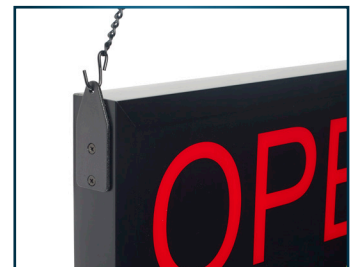

## PRODUCT FEATURES

- Choose between 6 messages
- Multiple light modes: Set "OPEN" to blink, scroll or remain static, with the rest all on or select various combos
- Illuminate messages individually or all together
- Bright and highly visible LED lettering catches attention from up to 100ft away
- 40" chain with 18" drop for hanging on the wall or window
- 10ft power adaptor cord attaches to the bottom of the sign and plugs into any standard wall outlet

## SPECS

- Frame dimensions: 19"W x 24"H
- Chain: 40" with 18" drop
- Power Cord: 10ft

| ITEM   | DESCRIPTION                     |
|--------|---------------------------------|
| LED-20 | All-in-One "OPEN" Sign          |
| LED-21 | All-in-One "OPEN" Sign, Spanish |

Set "OPEN" to blink, scroll or remain static

40" chain with 18" drop

Illuminate messages individually or all together

10ft power adaptor cord