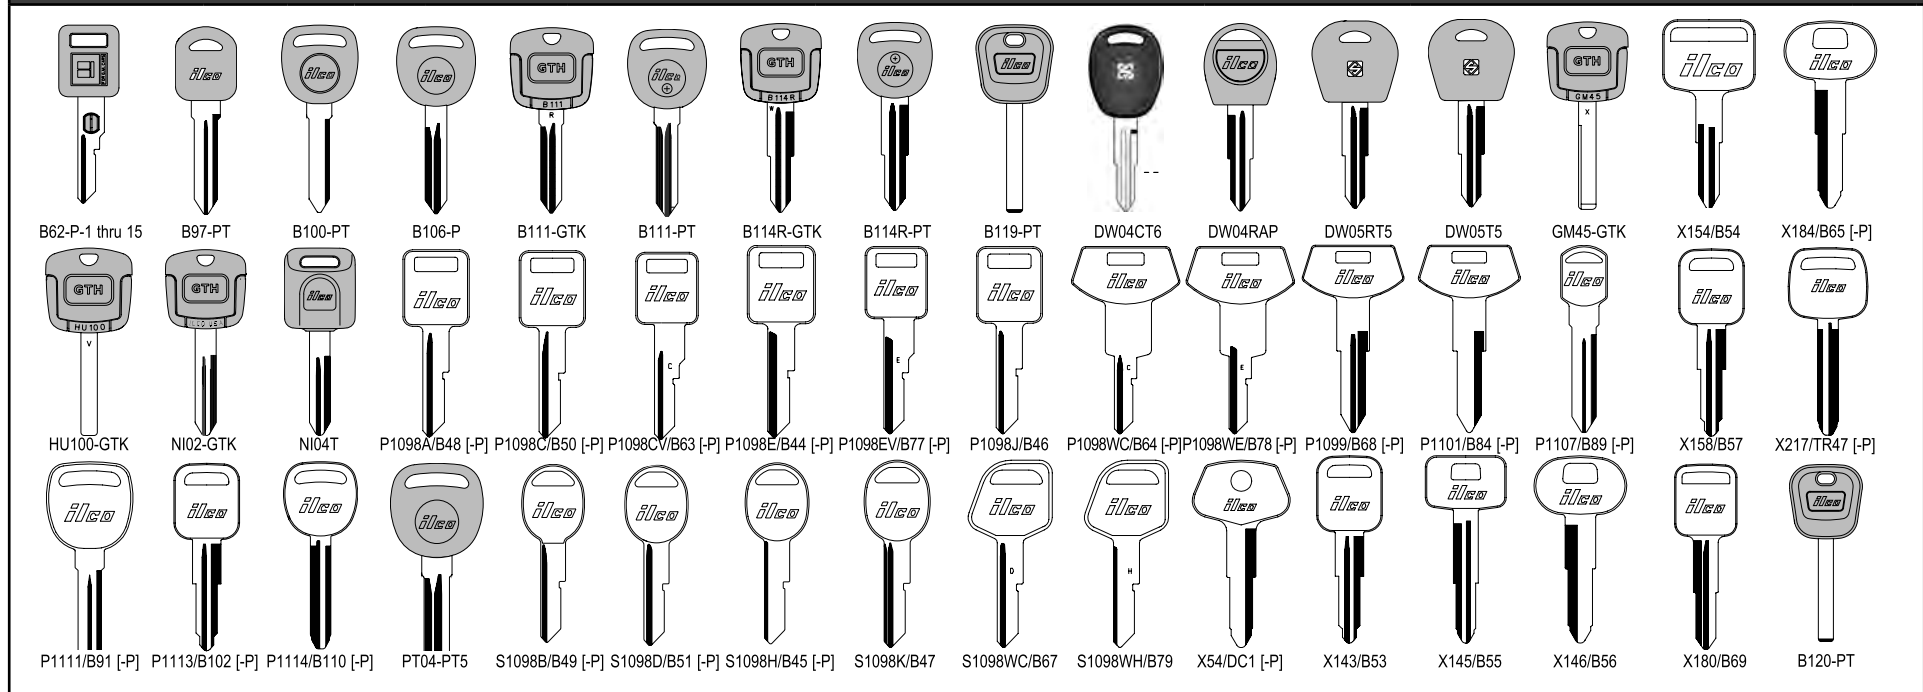

CHEVROLET

AVEO, AVEO 5	2004	2010	All	T1-T1200	DW04RAP				110
BERETTA, CORSICA W/O TILT WHEEL	1991	1996	Door/Trunk/GB	L, M	S1098H/B45 [-P, -PC]		S1098WH/B79		14
			Ignition	J, K	P1098E/B44 [-P, -PC]		P1098EV/B77		14