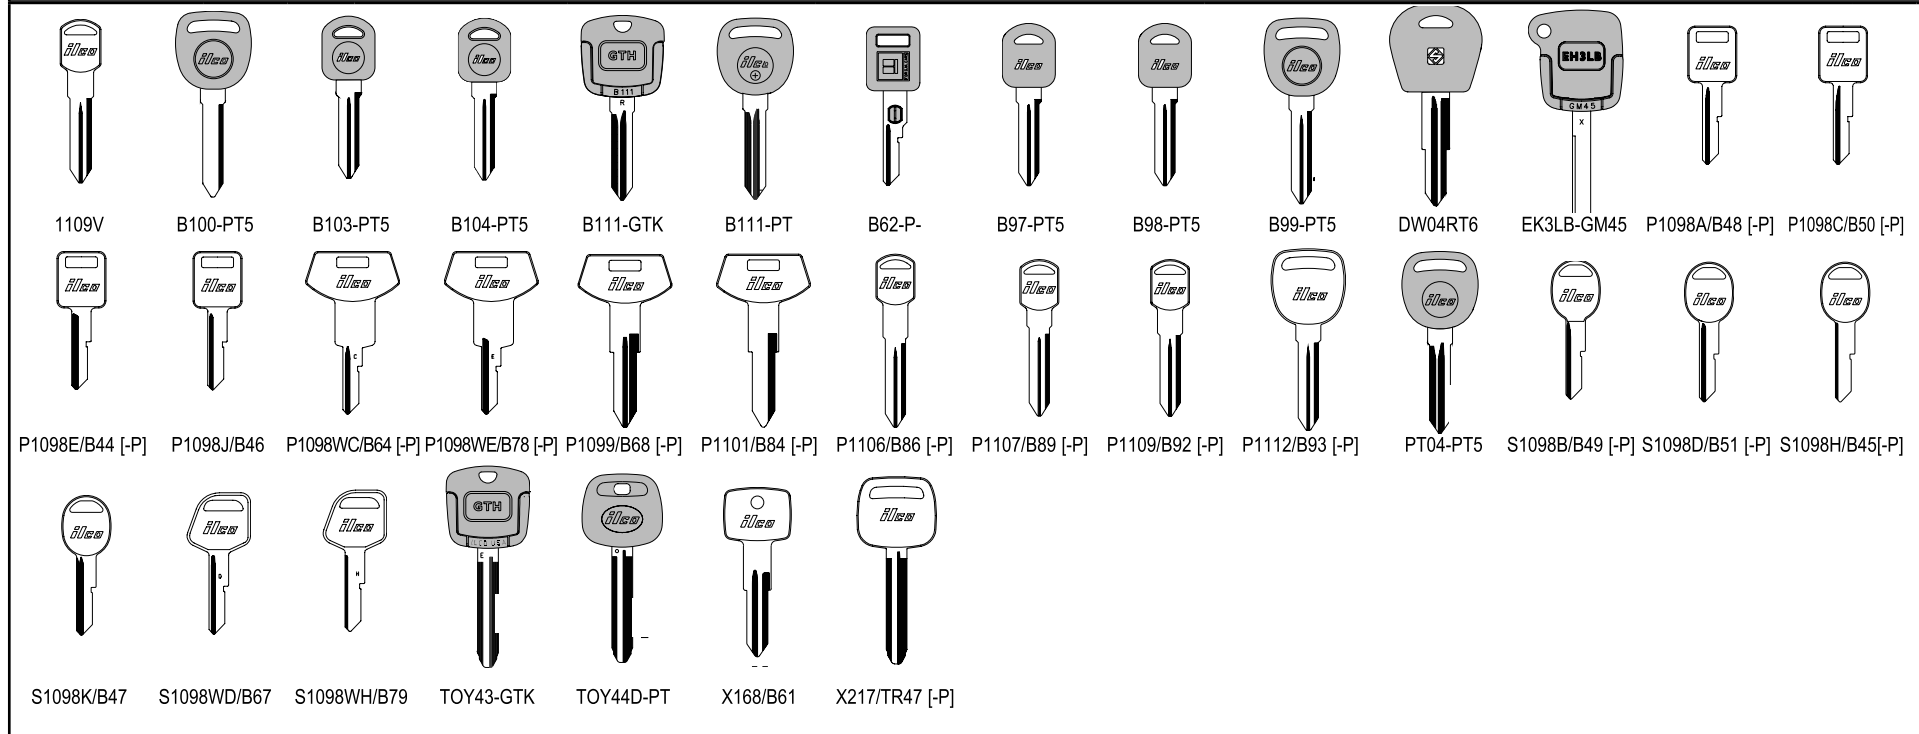

Model	Start	End	Lock Apps	Code Series	Ilco/Ilco EZ (Plastic)	Transponder Equipment Required +	Substitues	Notes	Card No.				
NEON	2000	2001	All	M1-M2618	EK3-Y160/EK3LB-Y160*/Y160-GTK#	RW5, SA+, RW4 Plus, RW4, EZ Clone Plus, EZ Clone, Plus Box	Service Key Y159	Texas Instruments (4D64) Encrypted System	745				
					Y160-PT (LAL)	OBP Program F, Smart Pro/TCP/MVPP/TKO/SDD	Service Key Y159	Texas Instruments (4D64) Encrypted System	745				
	1998	1999	All	M1-M2618	P1794/Y157 [-P,-PC]		P1795/Y159		745				
					1994	1997	All	L1-L3580	P1794/Y157 [-P,-PC]		P1795/Y159		537
		Valet	L1-L3580	1794				-		537			
PROWLER	1998	2002	All	M1-M2618	P1795/Y159 [-P] (LAL)		Y157		745				

PONTIAC

AZTEK	2001	2005	All	H0001-H3988	B99-PT (LAL)	OBP Program A, Smart Pro/TCP/MVPP/TKO/SDD	Service Key P1106/B86	Megamos (13)Fixed Code System	567
					B99-PT5	RW5, SA+, RW4 Plus, RW4, RW3, RW2,EZ Clone Plus, EZ Clone	Service Key P1106/B86	Megamos (13)Fixed Code System	567
			Valet	H0001-H3988	B100-PT	OBP Program A	Service Key P1106/B86	Megamos (13)Fixed Code System	567
					B100-PT5	RW5, SA+, RW4 Plus, RW4, RW3, RW2,EZ Clone Plus, EZ Clone	Service Key P1106/B86	Megamos (13)Fixed Code System	567
BONNEVILLE	2000	2005	All	O5000-O6999	B99-PT (LAL)	OBP Program A, Smart Pro/TCP/MVPP/TKO/SDD	Service Key P1106/B86	Megamos (13)Fixed Code System	567
					B99-PT5	RW5, SA+, RW4 Plus, RW4, RW3, RW2,EZ Clone Plus, EZ Clone	Service Key P1106/B86	Megamos (13)Fixed Code System	567
			Valet	O5000-O6999	B100-PT	OBP Program A	Service Key P1106/B86	Megamos (13)Fixed Code System	567
					B100-PT5	RW5, SA+, RW4 Plus, RW4, RW3, RW2,EZ Clone Plus, EZ Clone	Service Key P1106/B86	Megamos (13)Fixed Code System	567

(LAL): Means there is an Ilco Look-Alike remote equivalent for all or part of the model coverage years. Check www.ilcolookalike.com or MyKeyPro for complete Look-Alike coverage