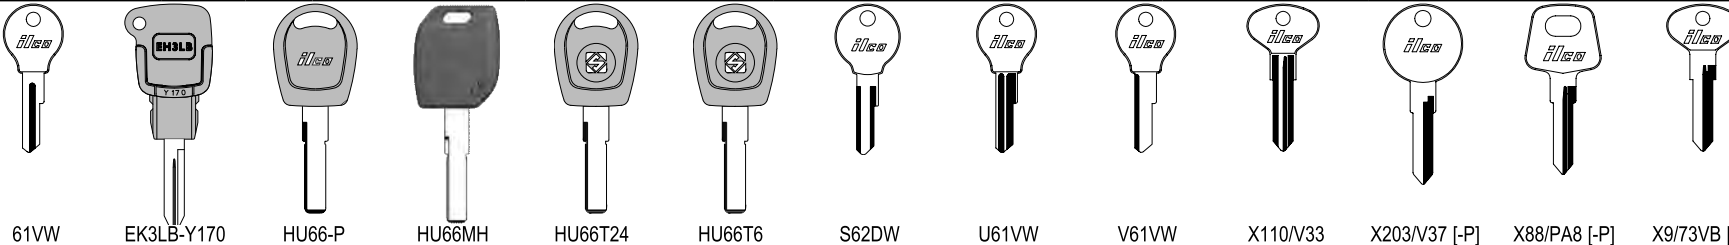

VOLKSWAGEN

ALLTRACK	2017	2017	All	0001-6000	OEM# 5G0 959 753 BE		Service Key HU66P	High Security Key, Megamos (88) Crypto2 System	970
ATLAS	2018	2020	All	0001-6000	OEM# 5G6959752BM		Service Key HU66P		970

(LAL): Means there is an Ilco Look-Alike remote equivalent for all or part of the model coverage years. Check www.ilcolookalike.com or MyKeyPro for complete Look-Alike coverage