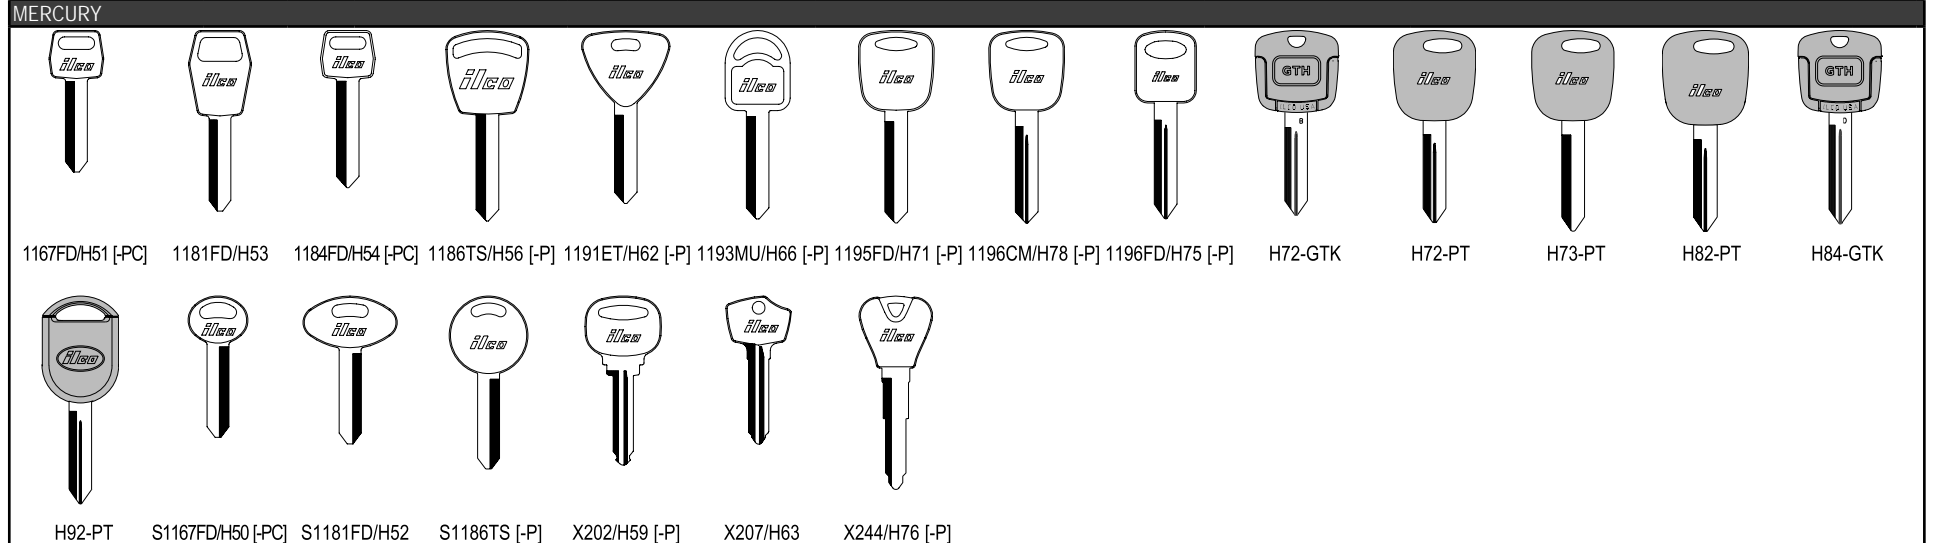

Model	Start	End	Lock Apps	Code Series	Ilco/Ilco EZ (Plastic)	Transponder Equipment Required +	Substitues	Notes	Card No.
SLK 55, SLK230, SLK280, SLK350	1998	2008	All	Mfg. Restricted Code Series	Dealer Key			High Security Key. Phillips Rolling Code System, Ordered by VIN	N/A
SLR MC LAREN	2005	2008	All	3501-6700	Dealer Key			High Security Key. Phillips Rolling Code System, Ordered by VIN	913
SPRINTER	2007	2013	All	001-6400	EK3P-HU64/EK3LB-HU64*/HU64-GTK#	RW5, SA+, RW5, SA+, RW4 Plus, EZ Clone Plus, Plus Box	Service Key HU64		913

CAPRI	1991	1994	Ignition/Door	6500-7733	X202/H59 [-P, -PC]		X178/MZ16		157
			Trunk/GB	6500-7733	X207/H63		X202/H59		157
	1983	1986	Door/Trunk	FB0-FB1863	S1167FD/H50 [-PC]		S1181FD/H52		140
Ignition			FA1-FA1863	1167FD/H51 [-PC]		1170LN		140	
COUGAR	1999	2002	All	A-B-C-D-E	EK3-H73/EK3LB-H73*/H73-GTK#	RW5, SA+, RW4 Plus, RW4, EZ Clone Plus, EZ Clone, Plus Box		Texas Instruments (4C) System	194
					H73-PT	OBP Program C, Smart Pro/TCP/MVPP/TKO/SDD		Texas Instruments (4C) System	194
	1997	1998	All	1X-1706X	1196FD/H75 [-P, -PC]			612	
	1994	1996	Ignition/Door	A-B-C-D-E	1193MU/H66 [-P]		1184FD/H54, 1193FD/H67		194
			Trunk/GB	FB0-FB1863	S1167FD/H50 [-PC]		S1181FD/H52		140
1985	1993	Ignition/Door	A-B-C-D-E	1184FD/H54 [-PC]		1190LN/H60		194	
		Trunk/GB	FB0-FB1863	S1167FD/H50 [-PC]		S1181FD/H52		140	
GRAND MARQUIS	2003	2011	All	1X-1706X	H92-PT (LAL)	OBP Program J, Smart Pro/TCP/MVPP/TKO/SDD	Service Key H86	Texas Instruments (4D63) Encrypted System	612
						OBP Program C, Smart Pro/TCP/MVPP/TKO/SDD	Service Key H86	Texas Instruments (4D63) Encrypted System	612
					EK3-H84/EK3LB-H84*/H84-GTK#	RW5, SA+, RW4 Plus, RW4, EZ Clone Plus, EZ Clone, Plus Box	Service Key H86	Texas Instruments (4D63) Encrypted System	612

(LAL): Means there is an Ilco Look-Alike remote equivalent for all or part of the model coverage years. Check www.ilcolookalike.com or MyKeyPro for complete Look-Alike coverage