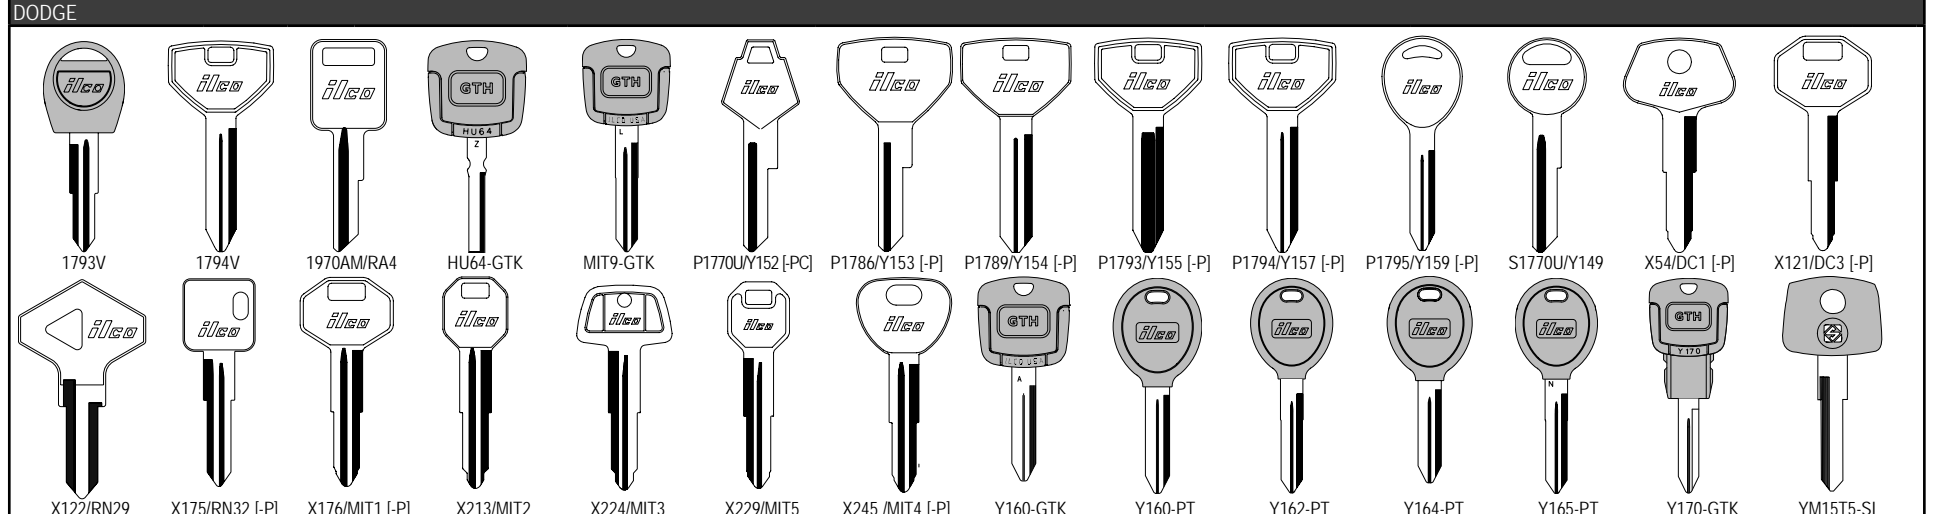

Model	Start	End	Lock Apps	Code Series	Ilco/Ilco EZ (Plastic)	Transponder Equipment Required +	Substitues	Notes	Card No.
DAIHATSU									
CHARADE, ROCKY	1988	1992	All	D0001-D3000	X174/TR40 [-P, -PC]		-		264
DE LOREAN									
DE LOREAN	1981	1981	Door	X1-X1000	X169/WB3				221
			Ignition/Trunk	7001-9000	X29/VO73				68
DIAMOND REO									
ALL	ALL	All	All	H601-H1100	1098MB1		1098GM		142

2 DOOR & 4 DOOR MODELS AND YEARS NOT REFERENCED ELSEWHERE	1995	1996	All	L1-L3580	P1794/Y157 [-P, -PC]		P1795/Y159		537
			Valet	L1-L3580	1794V		Y155		537
	1994	1994	All	L1-L3580	P1794/Y157 [-P, -PC]		P1795/Y159		537
			Valet	L1-L3580	1794V		Y155		537
	1993	1993	All	J1-J3580	P1793/Y155 [-P, -PC]		-		537
			Valet	J1-J3580	1793V		Y155		537
	1992	1992	All	G1-G1394	P1789/Y154 [-P, -PC]		-		287
				J1-J3580	P1793/Y155 [-P, -PC]		-		537
	1990	1991	All	G1-G1394	P1789/Y154 [-P, -PC]		-		287
1986	1989	Ignition/Door	EP1-EP3000	P1786/Y153 [-P]		P1770U/Y152		139	
		Trunk/GB	ES1-ES3000	S1770U/Y149		-		139	
2 DOOR & 4 DOOR MODELS AND YEARS NOT REFERENCED ELSEWHERE	1981	1985	Ignition/Door	EP1-EP3000	P1770U/Y152 [-PC]		-		139
			Trunk/GB	ES1-ES3000	S1770U/Y149		-		139
3 DOOR & 5 DOOR MODELS AND YEARS NOT REFERENCED ELSEWHERE	1995	1996	All	L1-L3580	P1794/Y157 [-P, -PC]		P1795/Y159		537
			Valet	L1-L3580	1794V		Y155		537
	1994	1994	All	L1-L3580	P1794/Y157 [-P, -PC]		P1795/Y159		537
			Valet	L1-L3580	1794V		Y155		537
	1993	1993	All	J1-J3580	P1793/Y155 [-P, -PC]		-		537
			Valet	J1-J3580	1793V		-		537
	1992	1992	All	G1-G1394	P1789/Y154 [-P, -PC]		-		287
				J1-J3580	P1793/Y155 [-P, -PC]		-		537

(LAL): Means there is an Ilco Look-Alike remote equivalent for all or part of the model coverage years. Check www.ilcolookalike.com or MyKeyPro for complete Look-Alike coverage