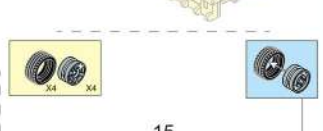

WARNING:
CHOKING HAZARD - Small parts.
Not for children under 3 years.

COLOUR

8

9

10

11

12

WARNING:
CHOKING HAZARD - Small parts.
Not for children under 3 years.

COLOUR

WARNING:
CHOKING HAZARD - Small parts.
Not for children under 3 years.

COLOUR

1

2

3

4

5

6

7

X1

X1

X1

2x6

X1

X1