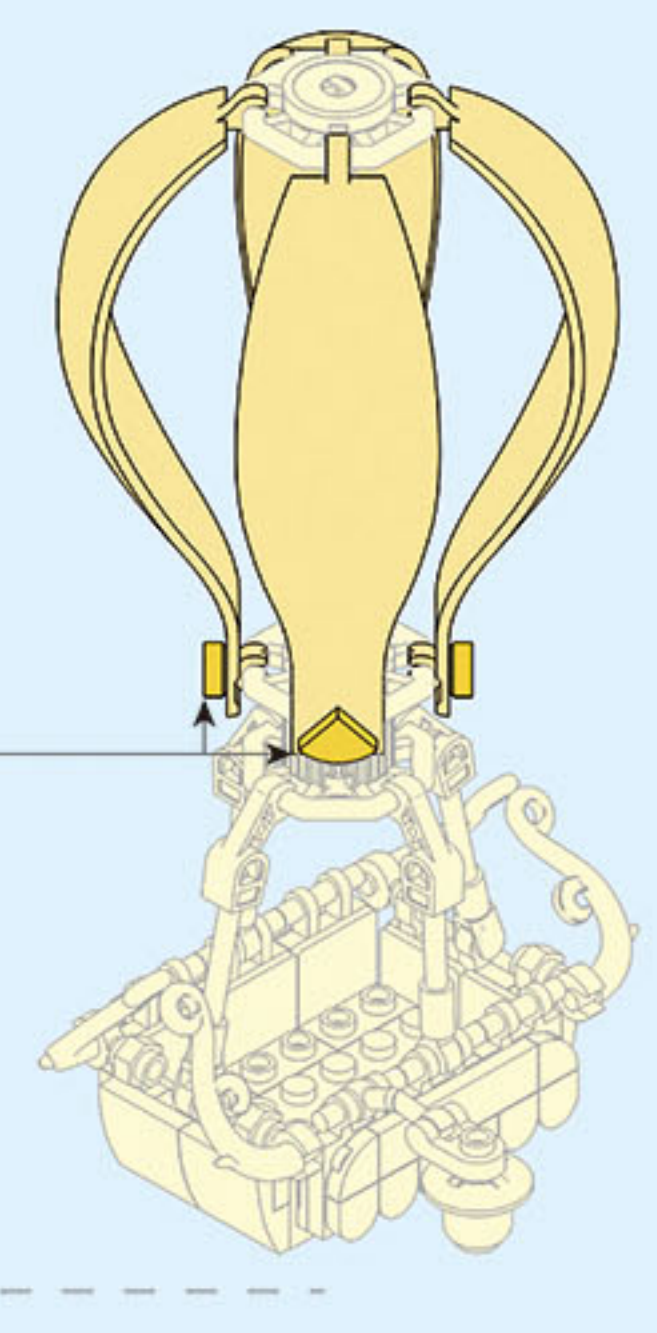

COLOUR

Black	White	Black	White
Pink	Pink	Red	Red
Yellow	Yellow	Yellow	Yellow
Light Blue	Light Blue	Light Blue	Light Blue
Dark Blue	Dark Blue	Dark Blue	Dark Blue
Orange	Orange	Orange	Orange

Flower parts: X1 (green stem), X1 (pink petals), X1 (grey base)

WARNING:
CHOKING HAZARD - Small parts.
Not for children under 3 years.