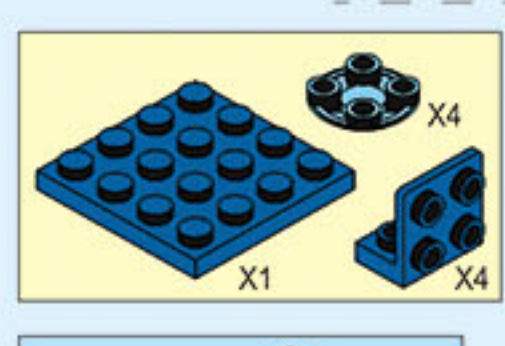

COLOUR

Black	White	Black	White
Pink	Pink	Red	Red
Yellow	Yellow	Yellow	Yellow
Light Blue	Light Blue	Light Blue	Light Blue
Dark Blue	Dark Blue	Dark Blue	Dark Blue
Orange	Orange	Orange	Orange

Flower parts: X1 (green stem), X1 (pink petals), X1 (grey base)

WARNING:
CHOKING HAZARD - Small parts.
Not for children under 3 years.