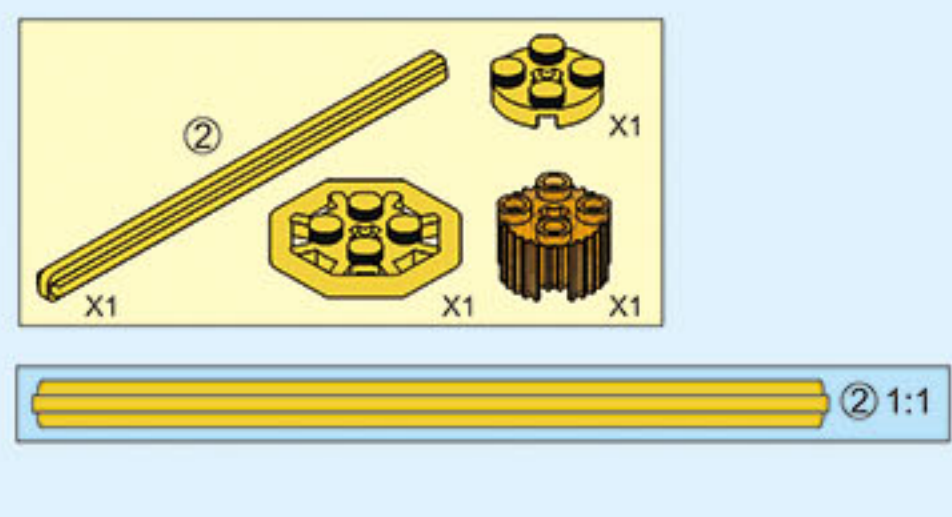

COLOUR

Black	White	Black	White
Pink	Pink	Red	Red
Yellow	Yellow	Yellow	Yellow
Light Blue	Light Blue	Light Blue	Light Blue
Dark Blue	Dark Blue	Dark Blue	Dark Blue
Orange	Orange	Orange	Orange

Flower parts: X1 (green stem), X1 (pink petals), X1 (grey base)

WARNING:
CHOKING HAZARD - Small parts.
Not for children under 3 years.