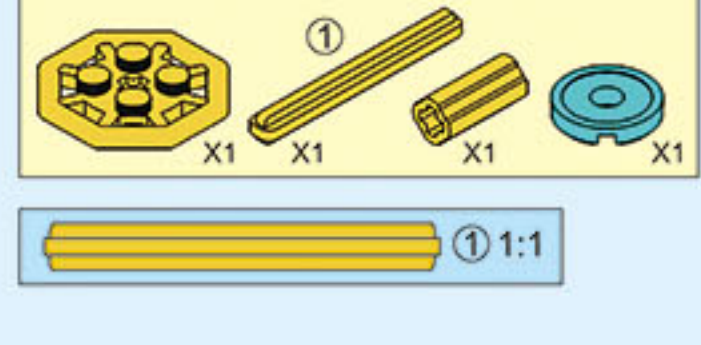

COLOUR

Black	White	Black	White
Pink	Pink	Red	Red
Yellow	Yellow	Yellow	Yellow
Light Blue	Light Blue	Light Blue	Light Blue
Dark Blue	Dark Blue	Dark Blue	Dark Blue
Orange	Orange	Orange	Orange

Flower parts: X1 (green stem), X1 (pink petals), X1 (grey base)

WARNING:
CHOKING HAZARD - Small parts.
Not for children under 3 years.