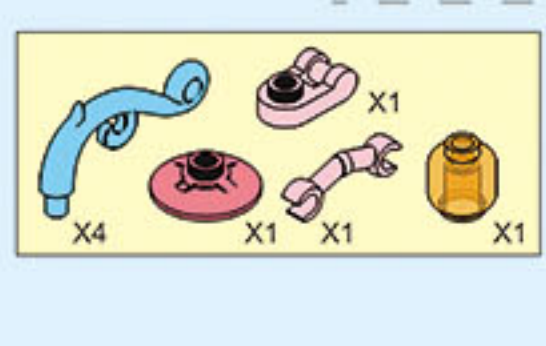

COLOUR

Black	White	Black	White
Pink	Pink	Red	Red
Yellow	Yellow	Yellow	Yellow
Light Blue	Light Blue	Light Blue	Light Blue
Dark Blue	Dark Blue	Dark Blue	Dark Blue
Orange	Orange	Orange	Orange

Flower parts: X1 (green stem), X1 (pink petals), X1 (grey base)

WARNING:
CHOKING HAZARD - Small parts.
Not for children under 3 years.