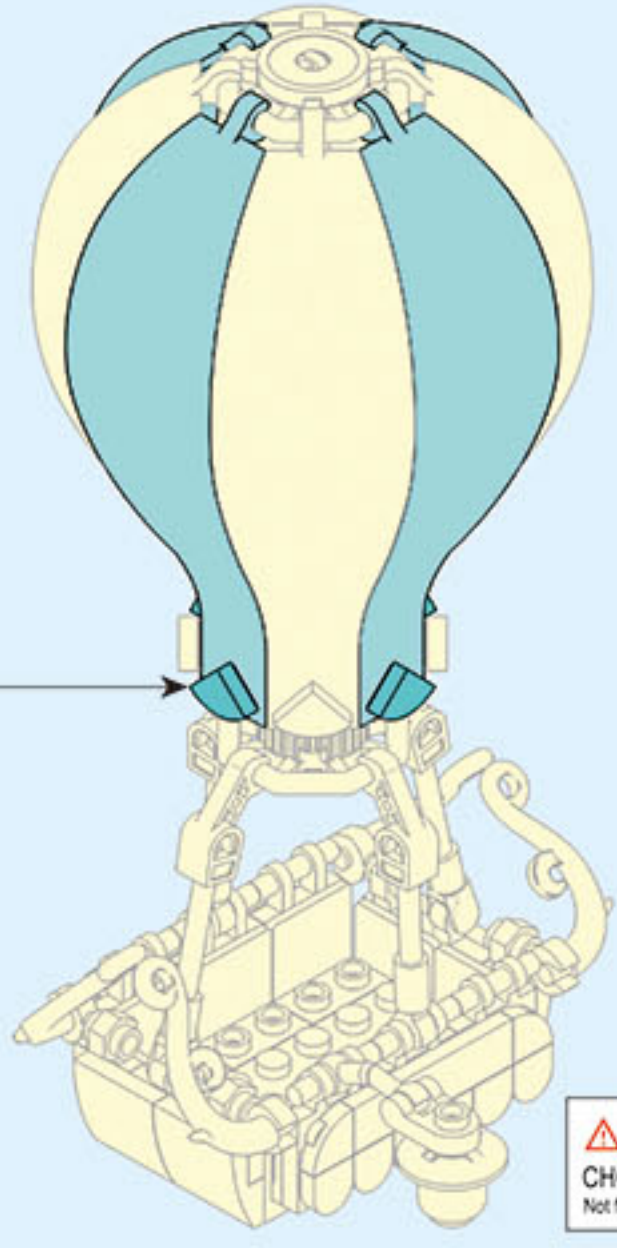

COLOUR

Black	White	Black	White
Pink	Pink	Red	Red
Yellow	Yellow	Yellow	Yellow
Light Blue	Light Blue	Light Blue	Light Blue
Dark Blue	Dark Blue	Dark Blue	Dark Blue
Orange	Orange	Orange	Orange

Flower parts: X1 (green stem), X1 (pink petals), X1 (grey base)

WARNING:
CHOKING HAZARD - Small parts.
Not for children under 3 years.