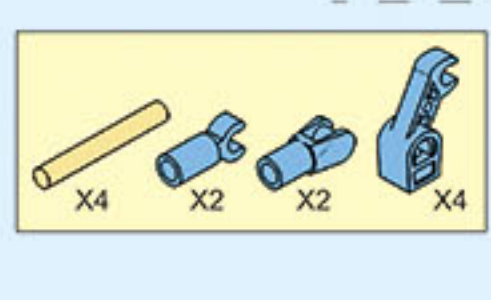

COLOUR

Black	White	Black	White
Pink	Pink	Red	Red
Yellow	Yellow	Yellow	Yellow
Light Blue	Light Blue	Light Blue	Light Blue
Dark Blue	Dark Blue	Dark Blue	Dark Blue
Orange	Orange	Orange	Orange

Flower parts: X1 (green stem), X1 (pink petals), X1 (grey base)

WARNING:
CHOKING HAZARD - Small parts.
Not for children under 3 years.