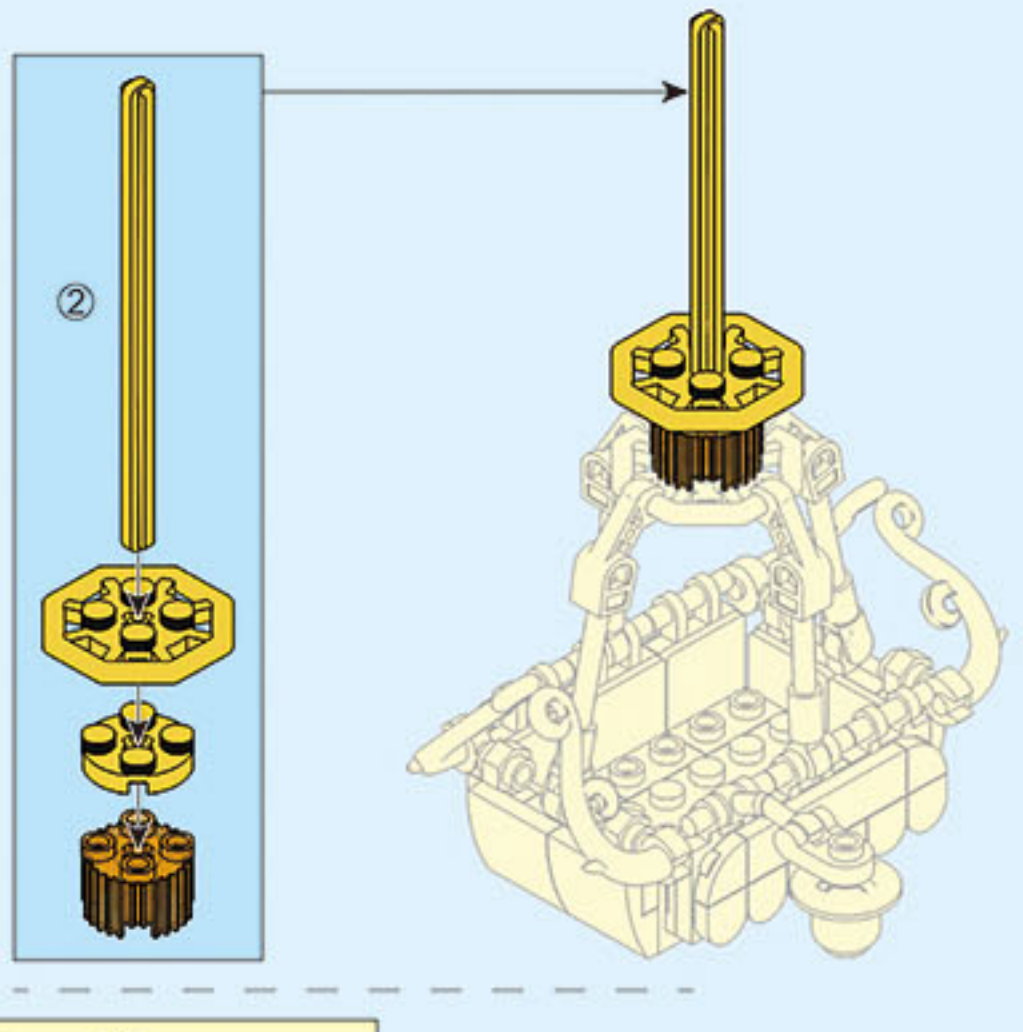

COLOUR

Black	White	Black	White
Pink	Pink	Red	Red
Yellow	Yellow	Yellow	Yellow
Light Blue	Light Blue	Light Blue	Light Blue
Dark Blue	Dark Blue	Dark Blue	Dark Blue
Orange	Orange	Orange	Orange

Flower parts: X1 (green stem), X1 (pink petals), X1 (grey base)

WARNING:
CHOKING HAZARD - Small parts.
Not for children under 3 years.