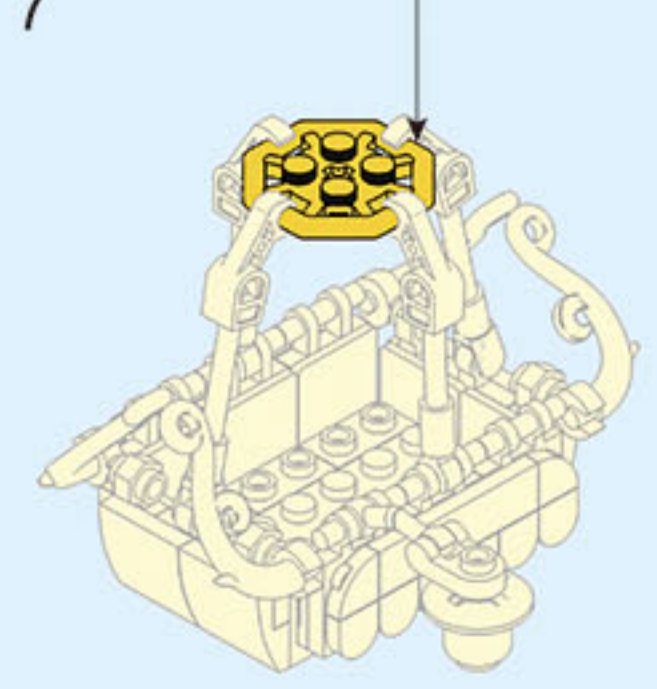

COLOUR

Black	White	Black	White
Pink	Pink	Red	Red
Yellow	Yellow	Yellow	Yellow
Light Blue	Light Blue	Light Blue	Light Blue
Dark Blue	Dark Blue	Dark Blue	Dark Blue
Orange	Orange	Orange	Orange

Flower parts: X1 (green stem), X1 (pink petals), X1 (grey base)

WARNING:
CHOKING HAZARD - Small parts.
Not for children under 3 years.