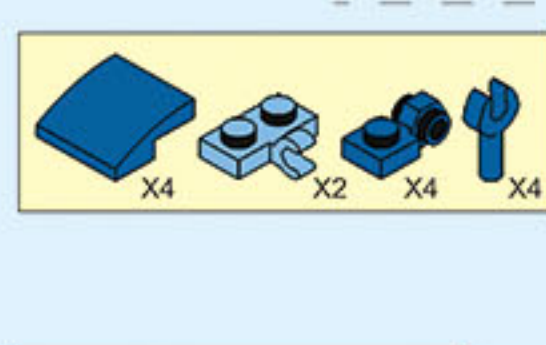

COLOUR

Black	White	Black	White
Pink	Pink	Red	Red
Yellow	Yellow	Yellow	Yellow
Light Blue	Light Blue	Light Blue	Light Blue
Dark Blue	Dark Blue	Dark Blue	Dark Blue
Orange	Orange	Orange	Orange

Flower parts: X1 (green stem), X1 (pink petals), X1 (grey base)

WARNING:
CHOKING HAZARD - Small parts.
Not for children under 3 years.