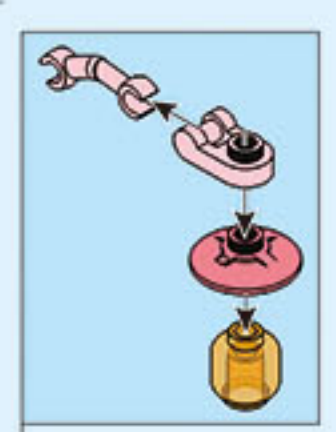

COLOUR

Black	White	Black	White
Pink	Pink	Red	Red
Yellow	Yellow	Yellow	Yellow
Light Blue	Light Blue	Light Blue	Light Blue
Dark Blue	Dark Blue	Dark Blue	Dark Blue
Orange	Orange	Orange	Orange

Flower parts: X1 (green stem), X1 (pink petals), X1 (grey base)

WARNING:
CHOKING HAZARD - Small parts.
Not for children under 3 years.