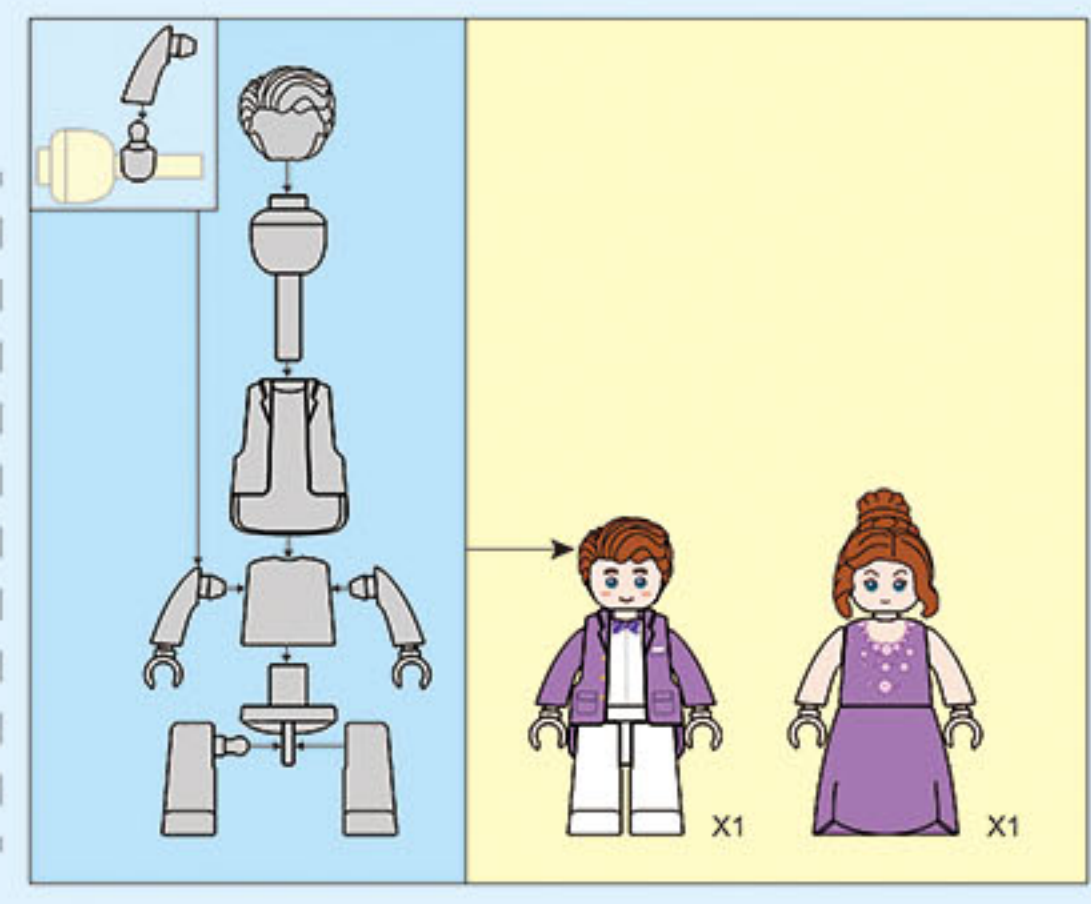

COLOUR

Black	White	Black	White
Pink	Pink	Red	Red
Yellow	Yellow	Yellow	Yellow
Light Blue	Light Blue	Light Blue	Light Blue
Dark Blue	Dark Blue	Dark Blue	Dark Blue
Orange	Orange	Orange	Orange

Flower parts: X1 (green stem), X1 (pink petals), X1 (grey base)

WARNING:
CHOKING HAZARD - Small parts.
Not for children under 3 years.