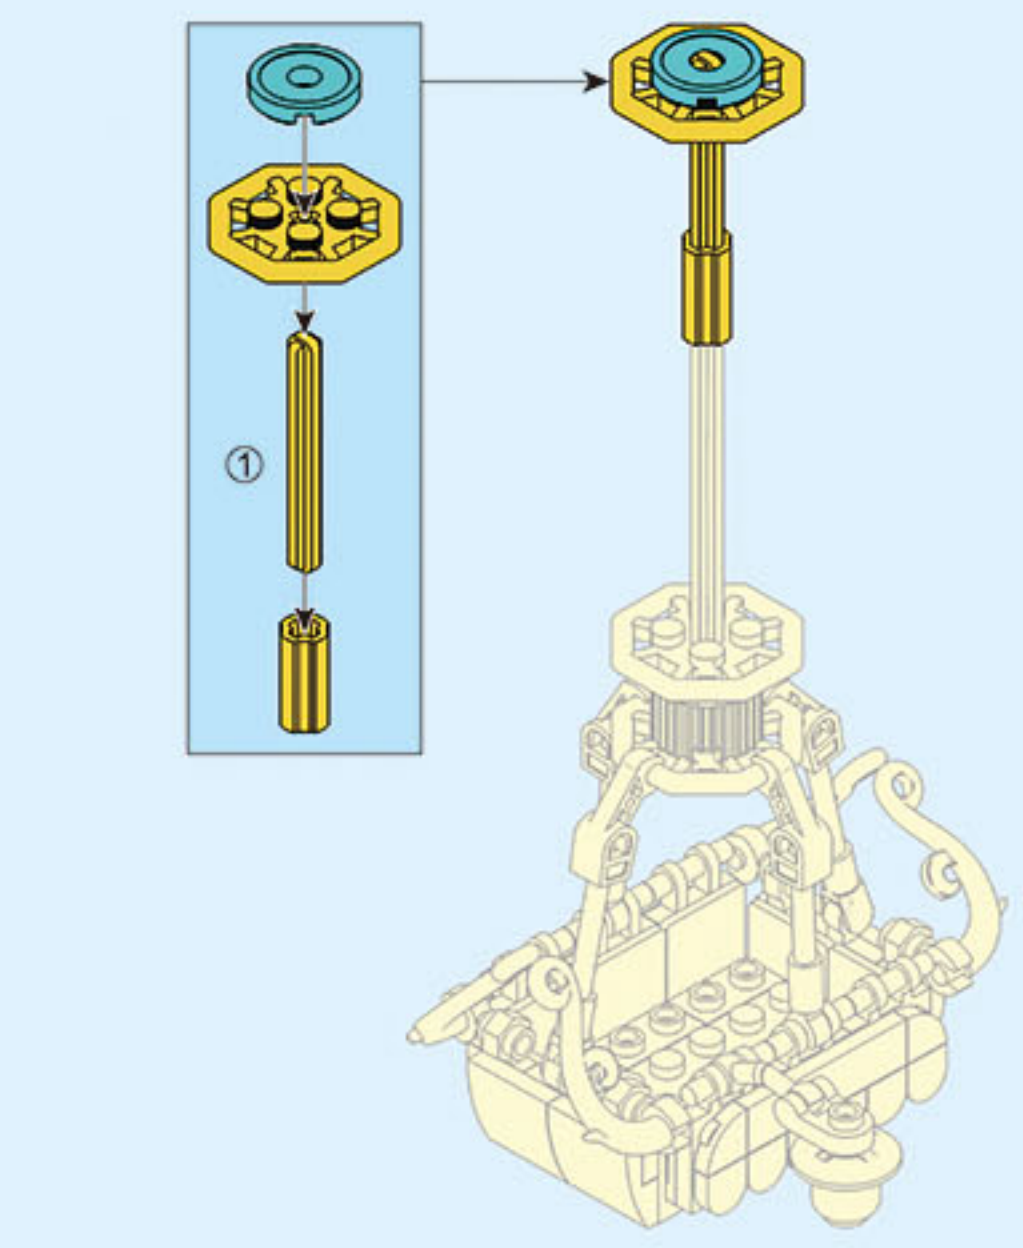

COLOUR

Black	White	Black	White
Pink	Pink	Red	Red
Yellow	Yellow	Yellow	Yellow
Light Blue	Light Blue	Light Blue	Light Blue
Dark Blue	Dark Blue	Dark Blue	Dark Blue
Orange	Orange	Orange	Orange

Flower parts: X1 (green stem), X1 (pink petals), X1 (grey base)

WARNING:
CHOKING HAZARD - Small parts.
Not for children under 3 years.