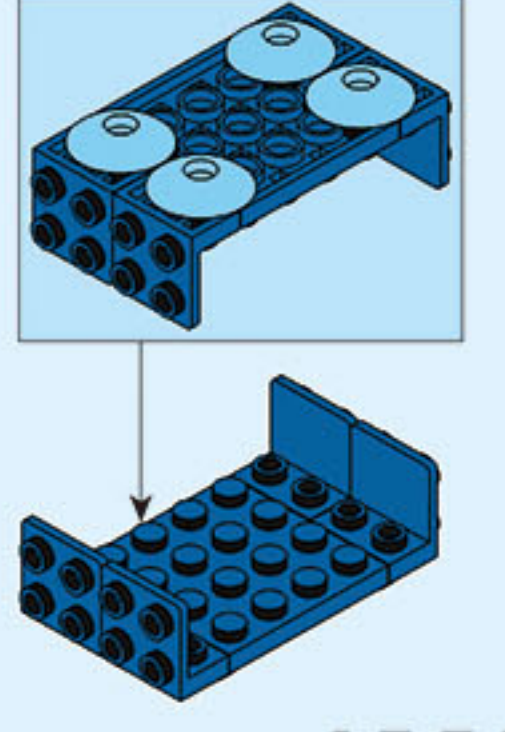

COLOUR

Black	White	Black	White
Pink	Pink	Red	Red
Yellow	Yellow	Yellow	Yellow
Light Blue	Light Blue	Light Blue	Light Blue
Dark Blue	Dark Blue	Dark Blue	Dark Blue
Orange	Orange	Orange	Orange

Flower parts: X1 (green stem), X1 (pink petals), X1 (grey base)

WARNING:
CHOKING HAZARD - Small parts.
Not for children under 3 years.