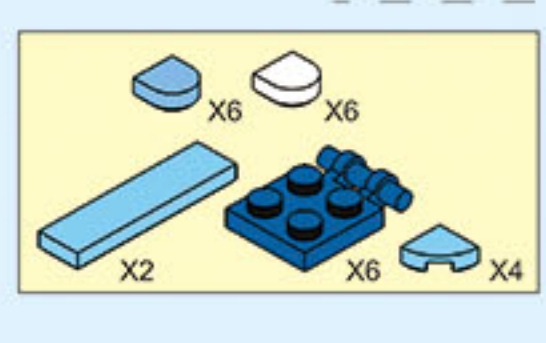

COLOUR

Black	White	Black	White
Pink	Pink	Red	Red
Yellow	Yellow	Yellow	Yellow
Light Blue	Light Blue	Light Blue	Light Blue
Dark Blue	Dark Blue	Dark Blue	Dark Blue
Orange	Orange	Orange	Orange

Flower parts: X1 (green stem), X1 (pink petals), X1 (grey base)

WARNING:
CHOKING HAZARD - Small parts.
Not for children under 3 years.