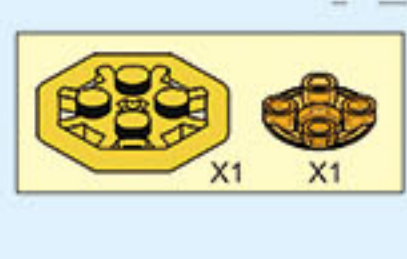

COLOUR

Black	White	Black	White
Pink	Pink	Red	Red
Yellow	Yellow	Yellow	Yellow
Light Blue	Light Blue	Light Blue	Light Blue
Dark Blue	Dark Blue	Dark Blue	Dark Blue
Orange	Orange	Orange	Orange

Flower parts: X1 (green stem), X1 (pink petals), X1 (grey base)

WARNING:
CHOKING HAZARD - Small parts.
Not for children under 3 years.