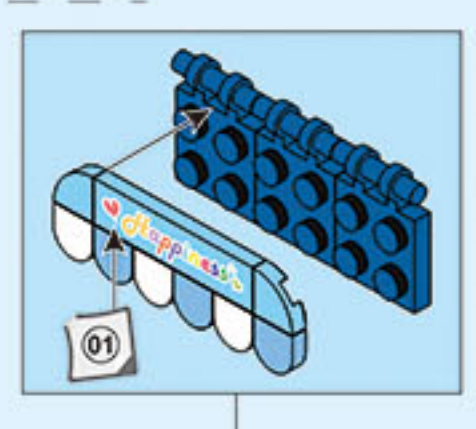

COLOUR

Black	White	Black	White
Pink	Pink	Red	Red
Yellow	Yellow	Yellow	Yellow
Light Blue	Light Blue	Light Blue	Light Blue
Dark Blue	Dark Blue	Dark Blue	Dark Blue
Orange	Orange	Orange	Orange

Flower parts: X1 (green stem), X1 (pink petals), X1 (grey base)

WARNING:
CHOKING HAZARD - Small parts.
Not for children under 3 years.