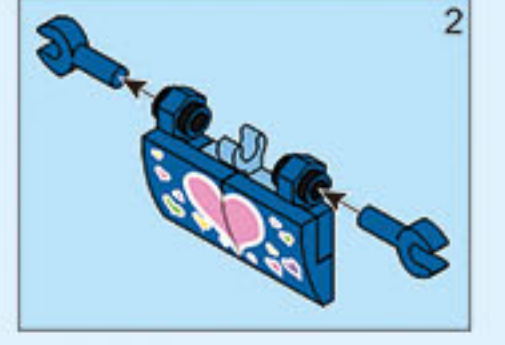

COLOUR

Black	White	Black	White
Pink	Pink	Red	Red
Yellow	Yellow	Yellow	Yellow
Light Blue	Light Blue	Light Blue	Light Blue
Dark Blue	Dark Blue	Dark Blue	Dark Blue
Orange	Orange	Orange	Orange

Flower parts: X1 (green stem), X1 (pink petals), X1 (grey base)

WARNING:
CHOKING HAZARD - Small parts.
Not for children under 3 years.