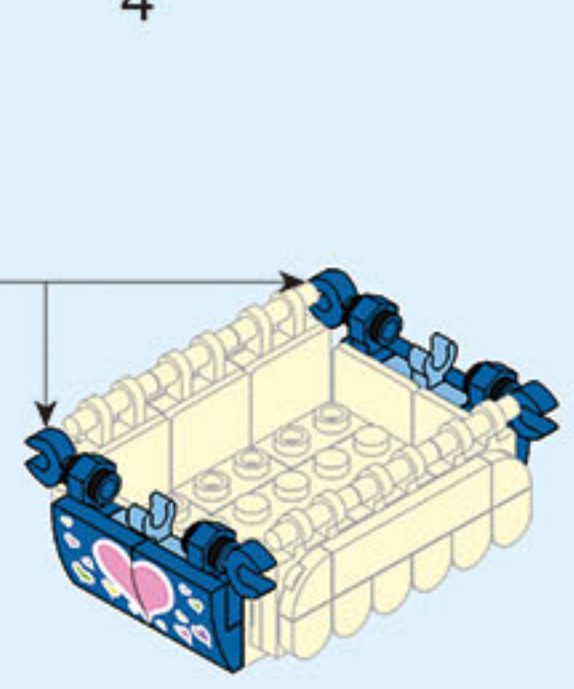

COLOUR

Black	White	Black	White
Pink	Pink	Red	Red
Yellow	Yellow	Yellow	Yellow
Light Blue	Light Blue	Light Blue	Light Blue
Dark Blue	Dark Blue	Dark Blue	Dark Blue
Orange	Orange	Orange	Orange

Flower parts: X1 (green stem), X1 (pink petals), X1 (grey base)

WARNING:
CHOKING HAZARD - Small parts.
Not for children under 3 years.