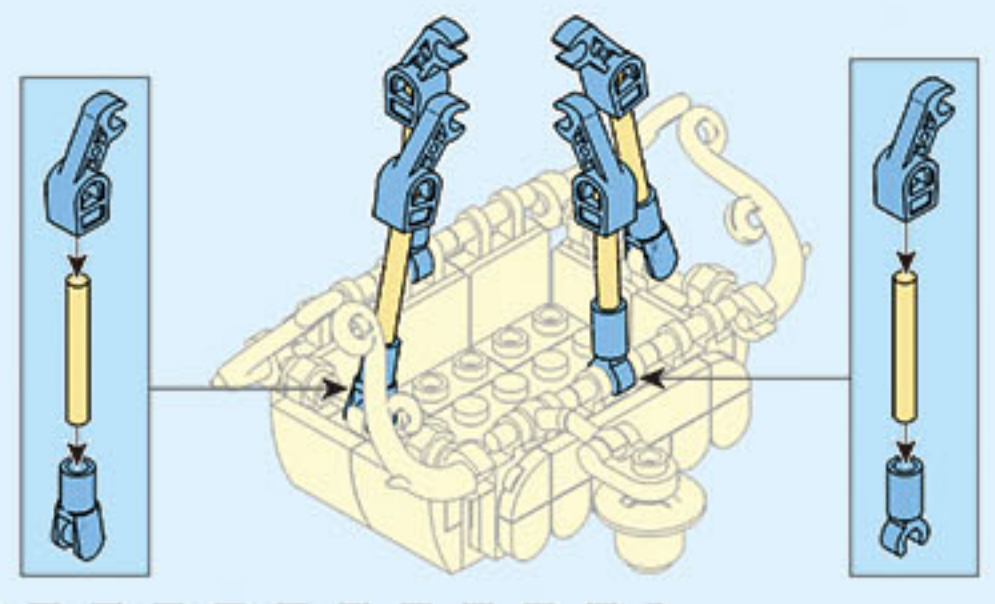

COLOUR

Black	White	Black	White
Pink	Pink	Red	Red
Yellow	Yellow	Yellow	Yellow
Light Blue	Light Blue	Light Blue	Light Blue
Dark Blue	Dark Blue	Dark Blue	Dark Blue
Orange	Orange	Orange	Orange

Flower parts: X1 (green stem), X1 (pink petals), X1 (grey base)

WARNING:
CHOKING HAZARD - Small parts.
Not for children under 3 years.