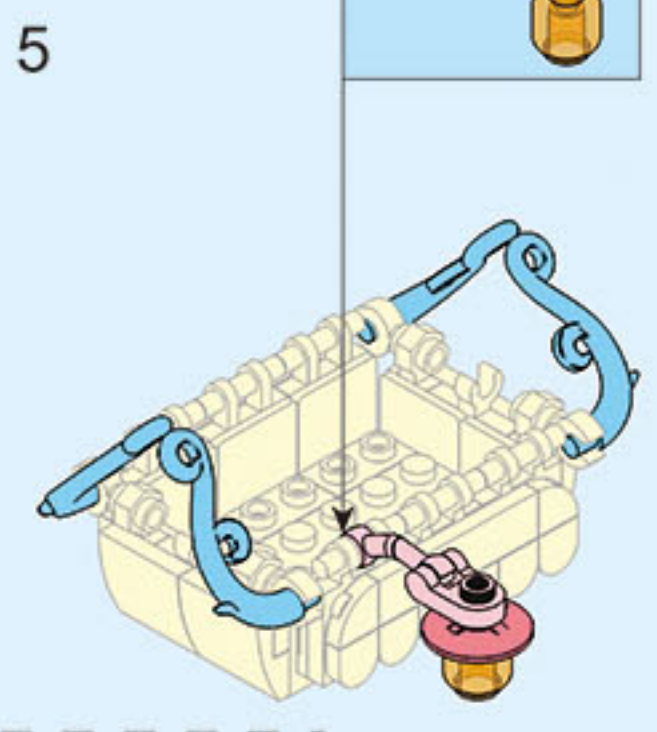

COLOUR

Black	White	Black	White
Pink	Pink	Red	Red
Yellow	Yellow	Yellow	Yellow
Light Blue	Light Blue	Light Blue	Light Blue
Dark Blue	Dark Blue	Dark Blue	Dark Blue
Orange	Orange	Orange	Orange

Flower parts: X1 (green stem), X1 (pink petals), X1 (grey base)

WARNING:
CHOKING HAZARD - Small parts.
Not for children under 3 years.