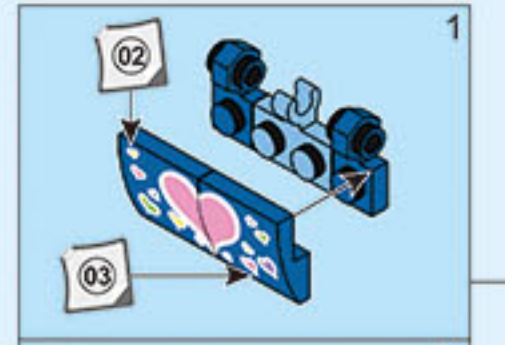

COLOUR

Black	White	Black	White
Pink	Pink	Red	Red
Yellow	Yellow	Yellow	Yellow
Light Blue	Light Blue	Light Blue	Light Blue
Dark Blue	Dark Blue	Dark Blue	Dark Blue
Orange	Orange	Orange	Orange

Flower parts: X1 (green stem), X1 (pink petals), X1 (grey base)

WARNING:
CHOKING HAZARD - Small parts.
Not for children under 3 years.