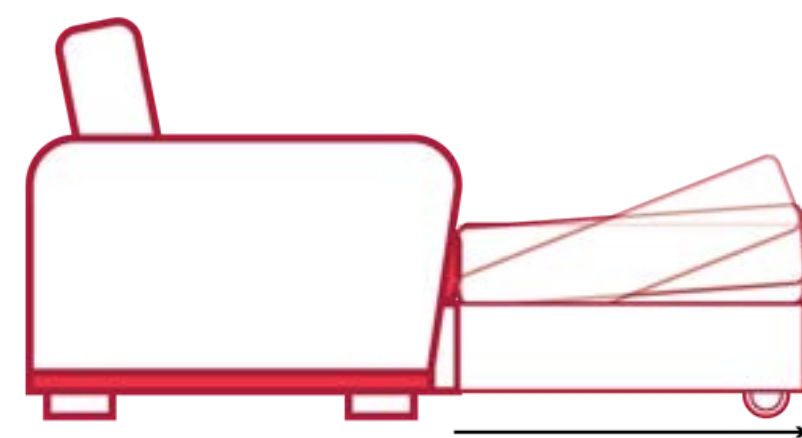

Pullout Sleeper