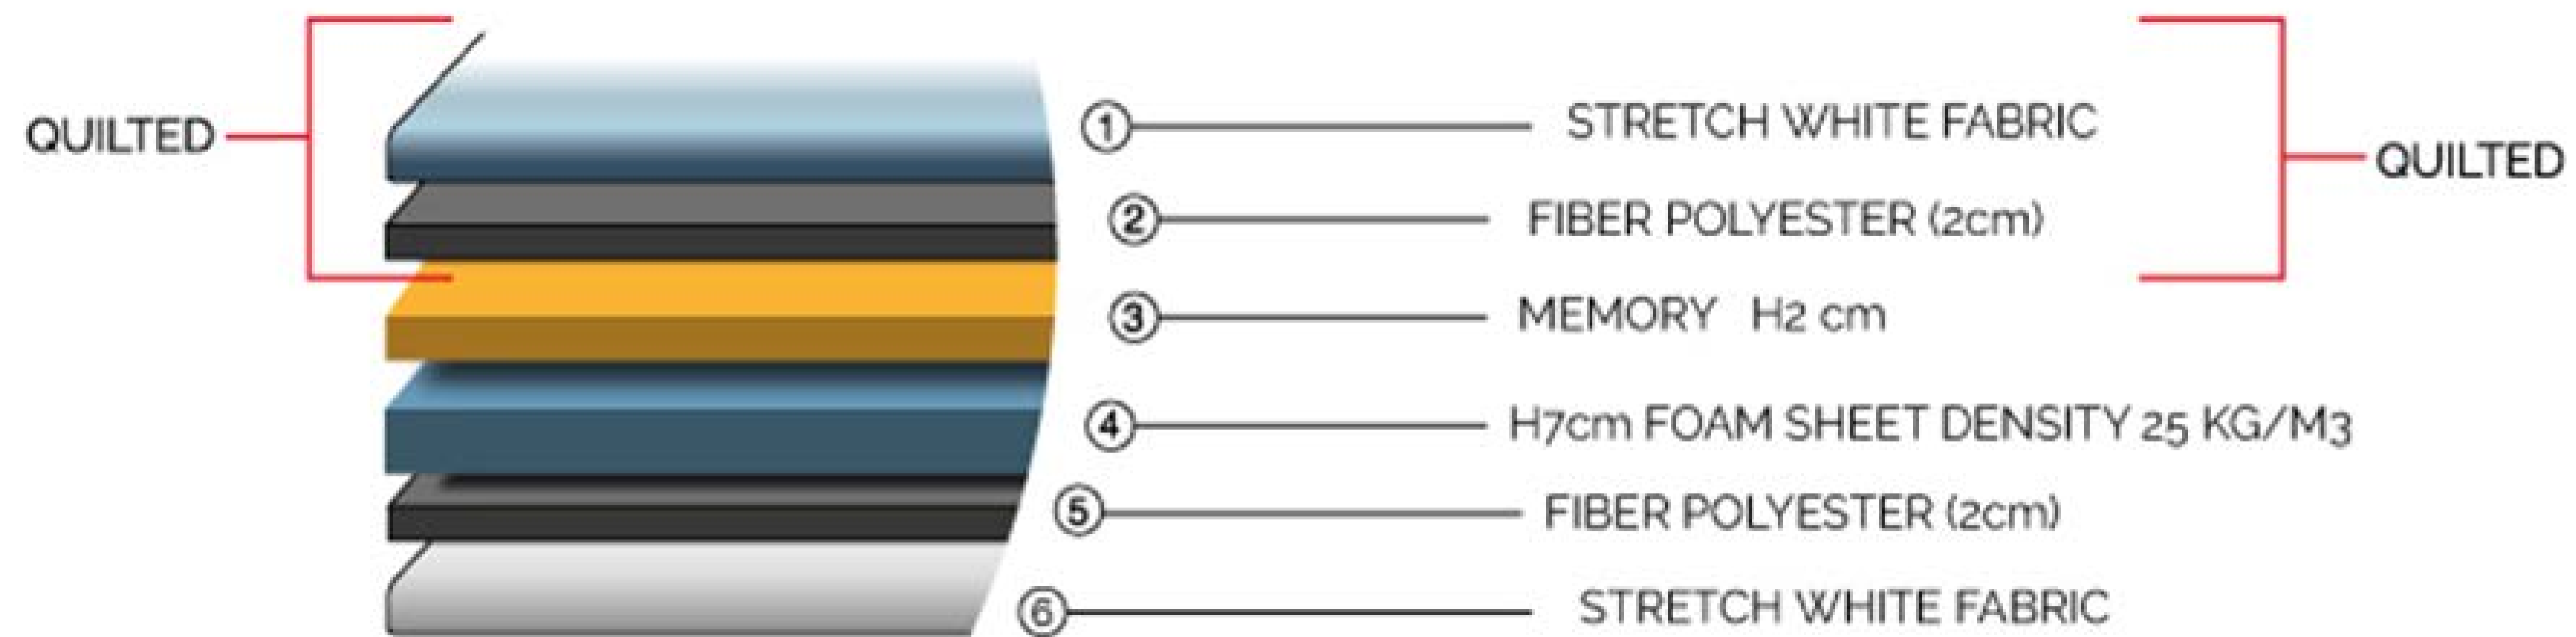

EASILY ACCESSIBLE BED

An easy-to-use mechanism allows for quick access to a comfortable 5in memory foam mattress.

Key HIGHLIGHTS

MATTRESS SPEC

& Sizing

Vitale (Full)	Vittorio (Queen)
73"L x 39/83"W x 33"H	77"L x 38/83"W x 33"H