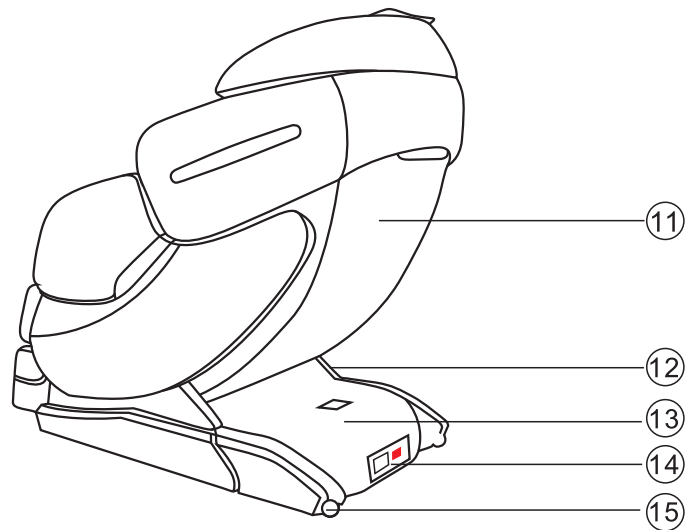

## Remote controller guidance

1/ Connect the Power.

2/ Connect the remote control in position 2.

## The leg assembly

1/ Connect the air hose and cable in position 3

2/ Put the Legrest in position 2 and Lock up.

# Remote control instructions

(Picture1)

(Picture2)

- |                |               |                 |             |            |
|----------------|---------------|-----------------|-------------|------------|
| 1/ Pillow      | 2/ Speaker    | 3/ Back Cushion | 4/ Armrest  | 5/ Pocket  |
| 6/ Foot Rest   | 7/ Head Cover | 8/ Shoulder     | 9/ Arm Rest | 10/ Base   |
| 11/ Rear Cover | 12/ Base      | 13/ PCBBox      | 14/ Switch  | 15/ Caster |