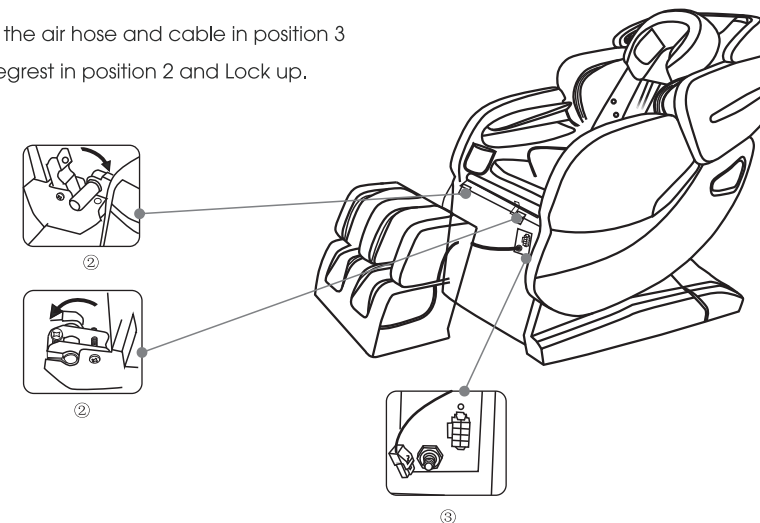

## Remote controller guidance

1/ Connect the Power.

2/ Connect the remote control in position 2.

## The leg assembly

1/ Connect the air hose and cable in position 3

2/ Put the Legrest in position 2 and Lock up.