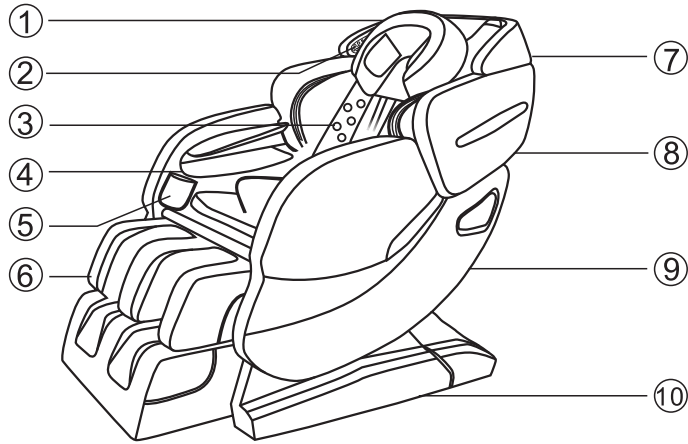

Remote control instructions

(Picture1)