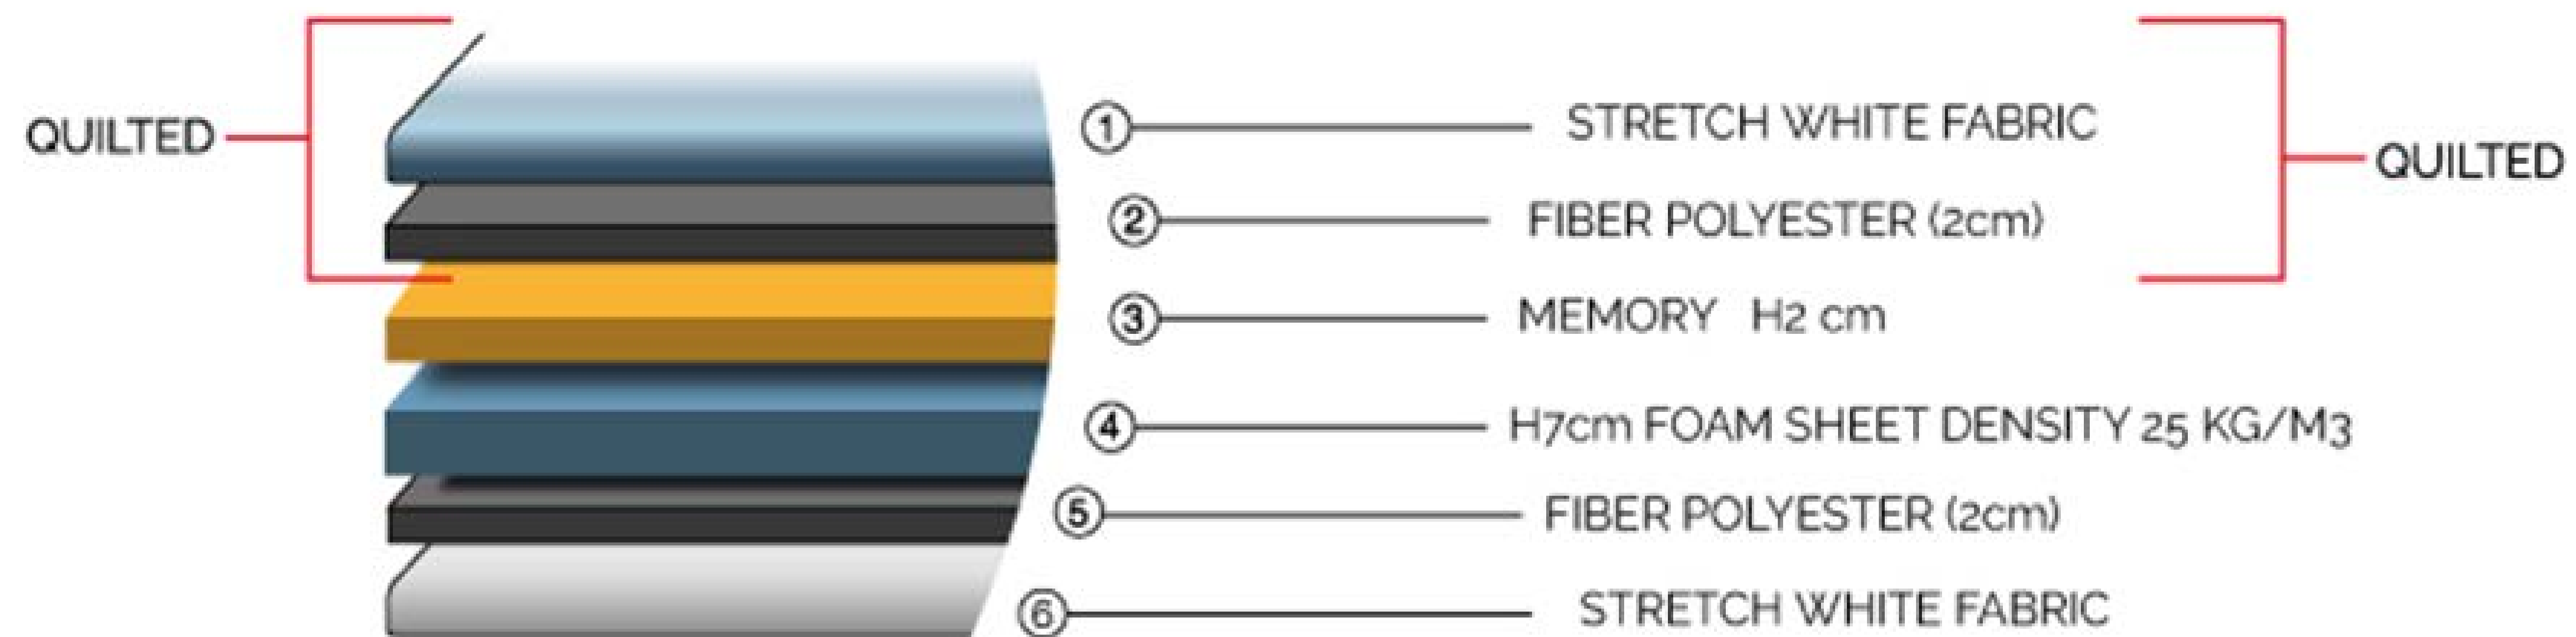

MATTRESS SPEC

& Sizing

Aurelio (Full)	Angelo (Queen)
79"L x 40/83"W x 31/39"H	83"L x 40/83"W x 31/39"H