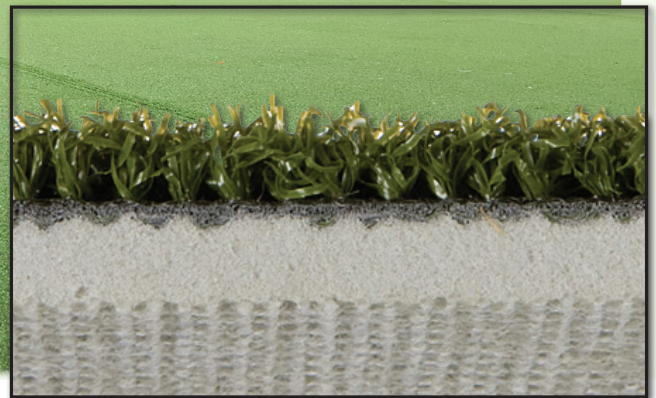

## Sports Turf - Sports Series

MODEL: SPORT-PRO-25

SPORT-PRO-25-5mm  
25oz Monofilament Nylon

The SPORT-PRO-25 sports turf is designed for  
**COMMERCIAL FITNESS CENTERS, BATTING CAGES,  
INDOOR SOCCER, FOOTBALL, & LACROSSE.**

- Sport Pro 25 is a nylon sports turf featuring a low pile height; designed for use on putting greens with a fast ball roll/stimp meter around 11.
- Sport Pro 25 will endure long exposure to sunlight, high traffic of commercial use without losing durability and resisting traffic patterns. The spring set yarn provides a fresh look day in and day out.
- Sport Pro 25 may also be used in batting cages and fitness centers.

PROPERTY		DESCRIPTION		PROPERTY		DESCRIPTION	
<b>Fiber</b>		100% Nylon		<b>Standard Color</b>		Green	
<b>Yarn Denier</b>		Texturized Monofilament Nylon 5700, Spring Set		<b>Upcharge Color</b>		Not Available	
<b>Gauge</b>		3/16" Cut Pile		<b>Primary Back</b>		Dual Woven Polypropylene	
<b>Stitch Rate</b>		8 Stitches per Inch		<b>Secondary Back</b>		Unitary Polypropylene Backing or 20oz urethane precoat with 65oz 5mm Foam Pad	
<b>Pile Height</b>		1/4" Polypropylene		<b>Shipping Weight</b>		11 lbs per linear foot with 5mm foam	
<b>Face Weight</b>	25oz	<b>Total Weight</b>	107oz	<b>Warranty</b>		8 Year Fade/UV	
<b>Width</b>	12'W or 15'W			<b>Notes</b>		Due to the complexity of dual fiber/texturizing, expect some striations to occur and is not a warrantable claim	