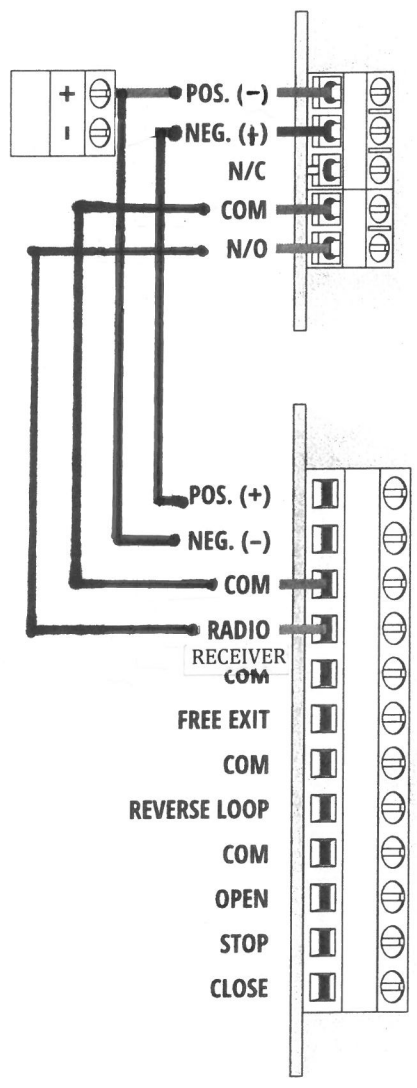

5a Connect transceiver

Gate Operator Timer-to-Close
OFF

Ridge Transceiver

Gate Operator / Door Opener

12-24 VAC/DC
POWER RELAY A

12-24 VAC/DC
POWER

POLARIS

12-24-VAC/DC
Power Source
(Not Included)