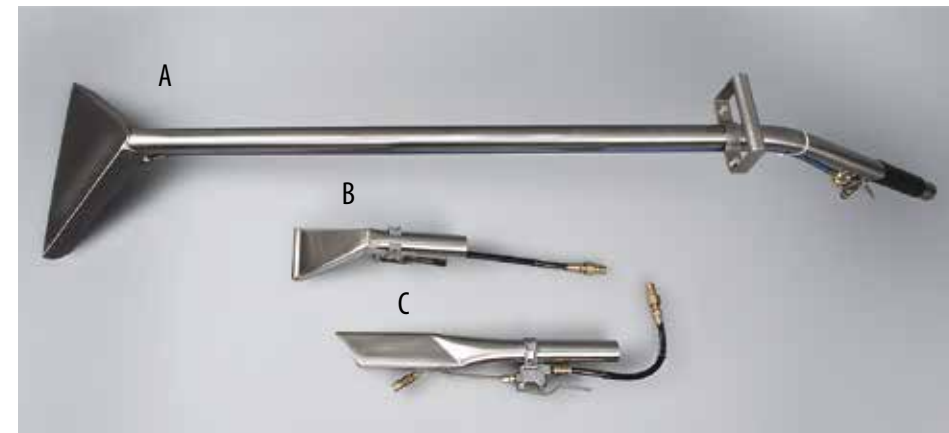

Model 600 Part # 800184

XTRAX™ XTRACTOR ACCESSORIES

A. Xtrax™ Stainless Steel Floor Tool	800187
B. Xtrax™ Stainless Steel Hand Tool	800185
C. Xtrax™ Stainless Steel Crevice Tool	800139

Xtrax™ Liquid Fabric Cleaner & Deodorizer #1187