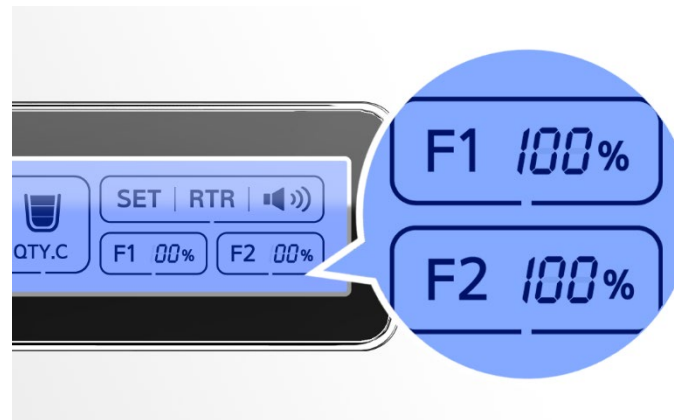

TURBO Function

Fixed Amount of Water

Various Languages

ECO Mode

pH & Flow Indicator

Voice Guide

Listen to the voice guide from the **Edge**^{plates} to select the type of water you would like to use along with other settings!

TM-Ceramic

Carbon Block

The Edge plates features the easiest way to REPLACE your filters!

The display indicates the filter usage on the LCD screen allowing you to know exactly when it's time to change your filters!

When it's time, a simple filter replacement system along with a one-touch filter usage reset setting makes filter management easy for anyone!

Outstanding Electrolysis

Experience the most powerful electrolysis that works stably with platinum-coated ROUND-MESH-HYBRID plate technology!

Overall Specifications

Model		Edge		
Exterior of Product	Dimension	12in (W) x 5.5in (D) x 14 in (H)		
	Weight	11lbs		
Water Outflow	Water outflow	Up to 2L /min		
	pH levels	3 Alkaline, 1Neutral, 2 Acidic, Turbo (Strong alkaline/acidic)		
Controls and Display	Controls	Touch Screen & Jog Dial		
	Display	COLOR LED		
Power	Power supply	SMPS		
	Power consumption	Max. 8 amps		
Electrolysis	Water Cell Plate Materials	Platinum and Titanium		
	Electrolytic Cell Quantity of Electrodes	9 Solid/Mesh Hybrid Plates		
Filters Configuration	Structure	Dual .01 Micron Filters		
Convenient Features	Voice Announcement	<input type="checkbox"/>	Fixed Amount of Water Selection	<input type="checkbox"/>
	Automatic/Manual Cleaning	<input type="checkbox"/>	Automatic Stop Function	<input type="checkbox"/>
	Safety Alerts	<input type="checkbox"/>	Time Display	<input type="checkbox"/>
	Filter Usage Indication	<input type="checkbox"/>	Backlight Color	<input type="checkbox"/>
Setting function	Adjustable pH	<input type="checkbox"/>	Voice Volume Control	<input type="checkbox"/>
	Multiple Languages Supported	<input type="checkbox"/>	Easy Filter Reset	<input type="checkbox"/>