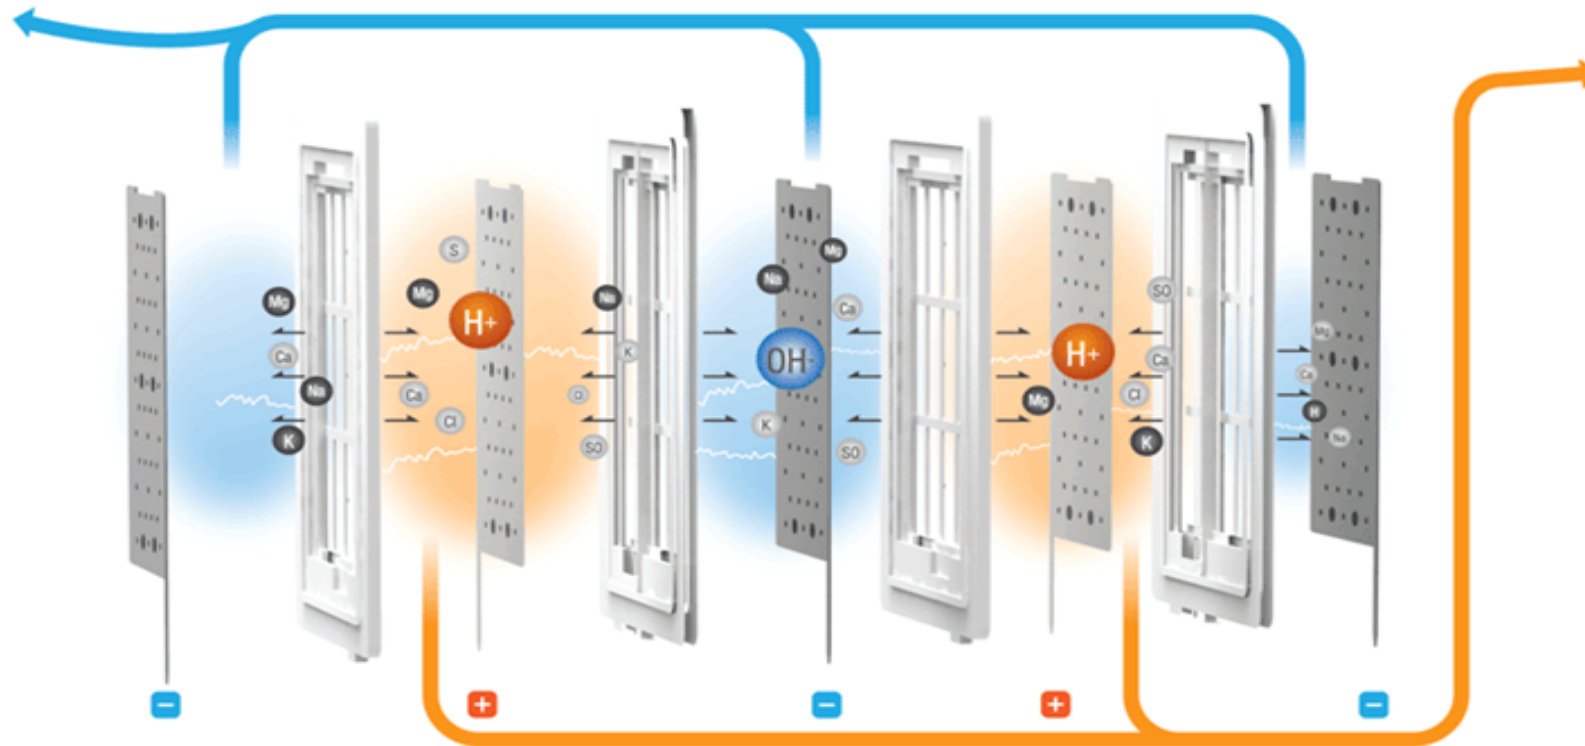

TM-Ceramic

Carbon Block

The Edge plates features the easiest way to REPLACE your filters!

The display indicates the filter usage on the LCD screen allowing you to know exactly when it's time to change your filters!

When it's time, a simple filter replacement system along with a one-touch filter usage reset setting makes filter management easy for anyone!

Outstanding Electrolysis

Experience the most powerful electrolysis that works stably with platinum-coated ROUND-MESH-HYBRID plate technology!

A SMPS supports the electrolysis to be operated in a stable condition. In addition, a broad surface area enhances the efficiency and effectiveness of plates.

ALKALINE
Water

ACIDIC
Water

The brand new Tyent **Edge** Water Ionizer

Overall Specifications

Model		Edge		
Exterior of Product	Dimension	12in (W) x 5.5in (D) x 14 in (H)		
	Weight	11lbs		
Water Outflow	Water outflow	Up to 2L /min		
	pH levels	3 Alkaline, 1Neutral, 2 Acidic, Turbo (Strong alkaline/acidic)		
Controls and Display	Controls	Touch Screen & Jog Dial		
	Display	COLOR LED		
Power	Power supply	SMPS		
	Power consumption	Max. 8 amps		
Electrolysis	Water Cell Plate Materials	Platinum and Titanium		
	Electrolytic Cell Quantity of Electrodes	9 Solid/Mesh Hybrid Plates		
Filters Configuration	Structure	Dual .01 Micron Filters		
Convenient Features	Voice Announcement	<input type="checkbox"/>	Fixed Amount of Water Selection	<input type="checkbox"/>
	Automatic/Manual Cleaning	<input type="checkbox"/>	Automatic Stop Function	<input type="checkbox"/>
	Safety Alerts	<input type="checkbox"/>	Time Display	<input type="checkbox"/>
	Filter Usage Indication	<input type="checkbox"/>	Backlight Color	<input type="checkbox"/>
Setting function	Adjustable pH	<input type="checkbox"/>	Voice Volume Control	<input type="checkbox"/>
	Multiple Languages Supported	<input type="checkbox"/>	Easy Filter Reset	<input type="checkbox"/>