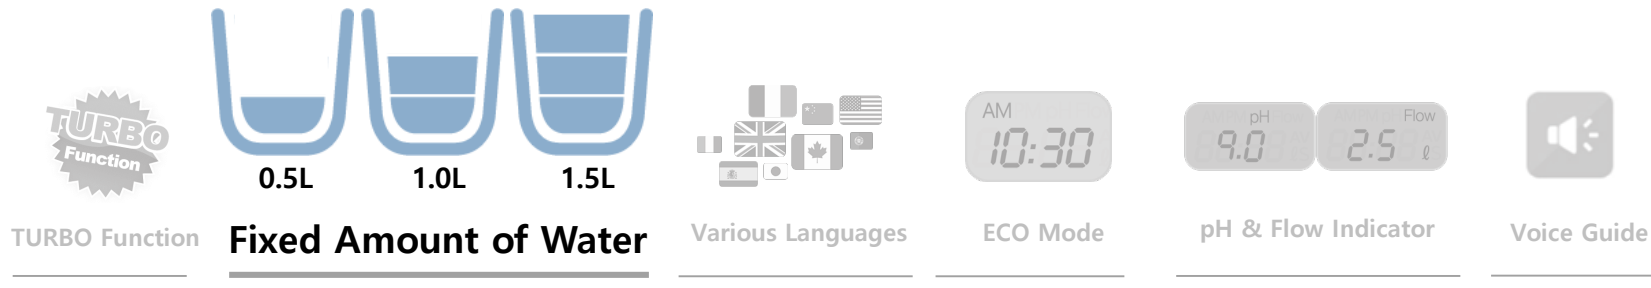

TURBO Function

0.5L 1.0L 1.5L

Fixed Amount of Water

Various Languages

ECO Mode

pH & Flow Indicator

Voice Guide

pH 3.5 ~ pH 2.5 ↔ pH 11 ~ pH 12

Turbo Acidic Water

Turbo Alkaline Water

(Results may vary based on source water conditions)

Get the EXACT amount of water you need (such as 0.5L, 1.0L and 1.5L) with fixed water quantity function.

(The **Edge** Water Ionizer is equipped with an **automatic water controlling valve!**)