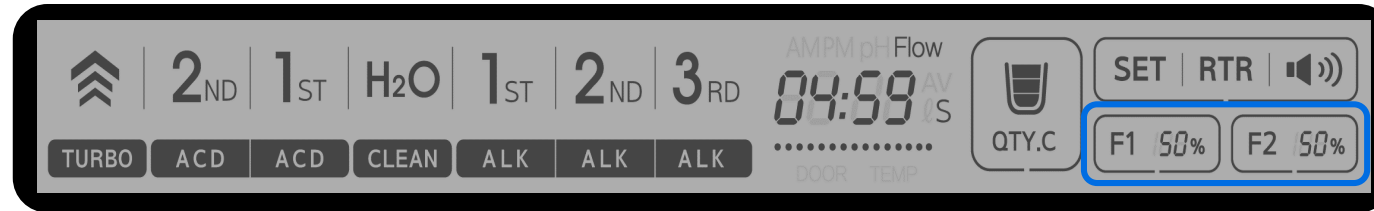

TURBO Function

Fixed Amount of Water

Various Languages

ECO Mode

pH & Flow Indicator

Voice Guide

Listen to the voice guide from the **Edge**^{plates} to select the type of water you would like to use along with other settings!

TM-Ceramic

Carbon Block

The Edge plates features the easiest way to REPLACE your filters!

The display indicates the filter usage on the LCD screen allowing you to know exactly when it's time to change your filters!