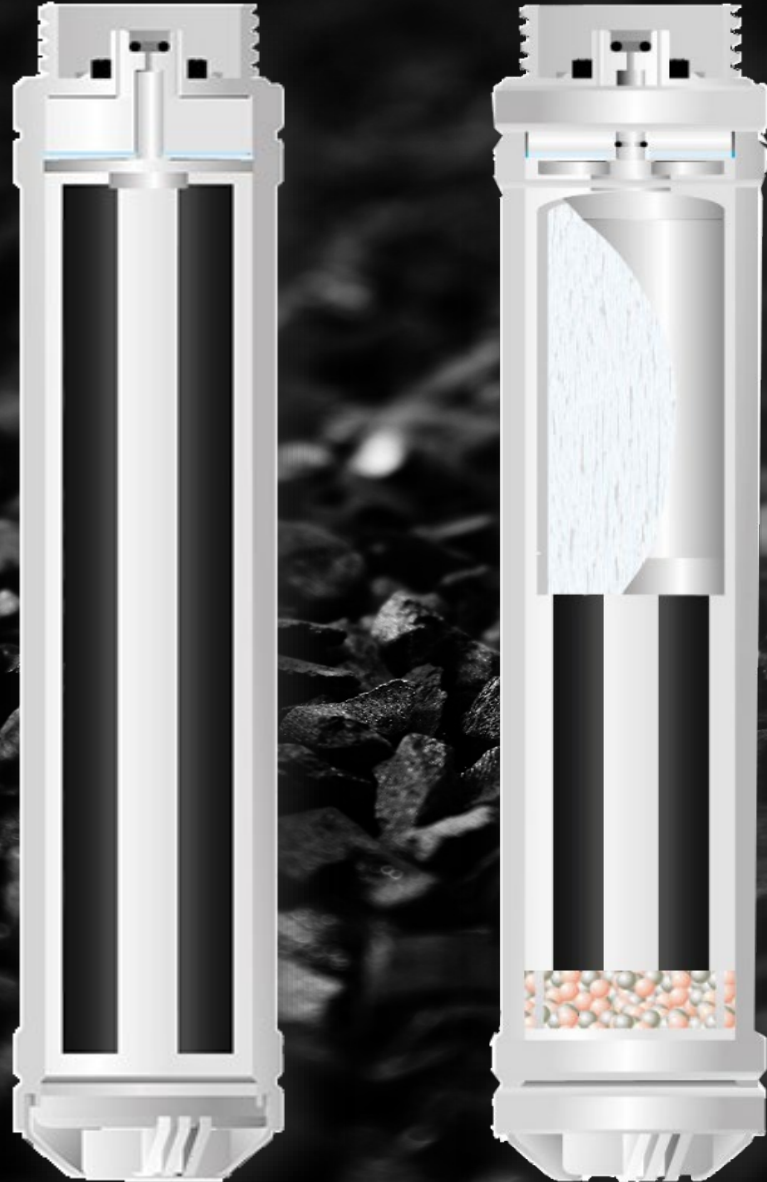

Every detail of the Tyent **Edge** Water Ionizer was carefully designed with ultimate beauty and user friendliness!

ONE-TOUCH Water By Design with Colorful LED Screen

With a single touch, experience
powerful functions & features!

TURBO Function

Fixed Amount of Water

Various Languages

ECO Mode

pH & Flow Indicator

Voice Guide

Listen to the voice guide from the **Edge**^{plates} to select the type of water you would like to use along with other settings!

DM 1st Filter

DM Ultra Filtration

Powerful Filtration

The Industry's BEST filters produce the purest water with TM-Ceramic and Carbon Block filtration!

- With membrane multi-layer filtration, the **Edge** Water Ionizer removes suspended solids over **0.5~5 micron** such as **rust, mud, sand, and sediment**. Due to the nature of the depth-filtration process, the filtration performance and product life span is incomparably outstanding!
- Since synthetic resin binders are not used, input **carbon can be utilized 100%**!
- Traditional carbon block filters are known for problems where carbon breaks away due to a decrease in binding force. Since Tyent applies an M/B filter core on the inside, our filters **prevent carbon from breaking away**.