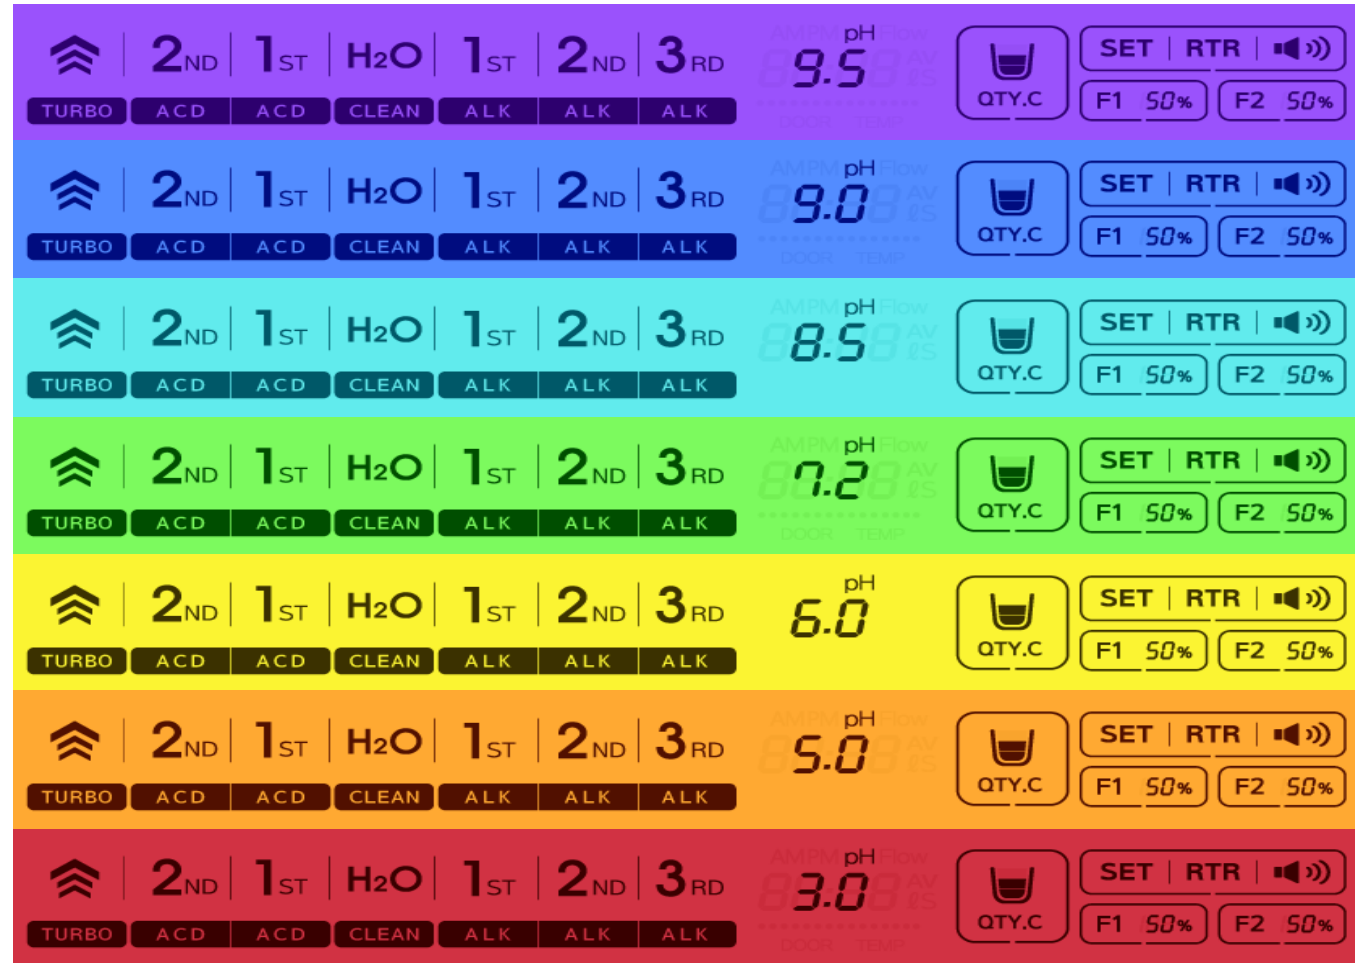

The all new **COMPACT** size fits perfectly in your kitchen!

Stainless Steel front panel & faucet

Colorful touch screen

JOG Dial for added convenience

Rounded edges

Compact size with powerful performance

Enjoy Luxurious & Cutting **Edge** Features

TURBO Function

0.5L 1.0L 1.5L

Fixed Amount of Water

Various Languages

ECO Mode

pH & Flow Indicator

Voice Guide

pH 3.5 ~ pH 2.5 ↔ pH 11 ~ pH 12

Turbo Acidic Water

Turbo Alkaline Water

(Results may vary based on source water conditions)

Get the EXACT amount of water you need (such as 0.5L, 1.0L and 1.5L) with fixed water quantity function.

(The **Edge** Water Ionizer is equipped with an **automatic water controlling valve!**)

TURBO Function

Fixed Amount of Water

Various Languages

ECO Mode

pH & Flow Indicator

Voice Guide

Listen to the voice guide from the **Edge**^{plates} to select the type of water you would like to use along with other settings!