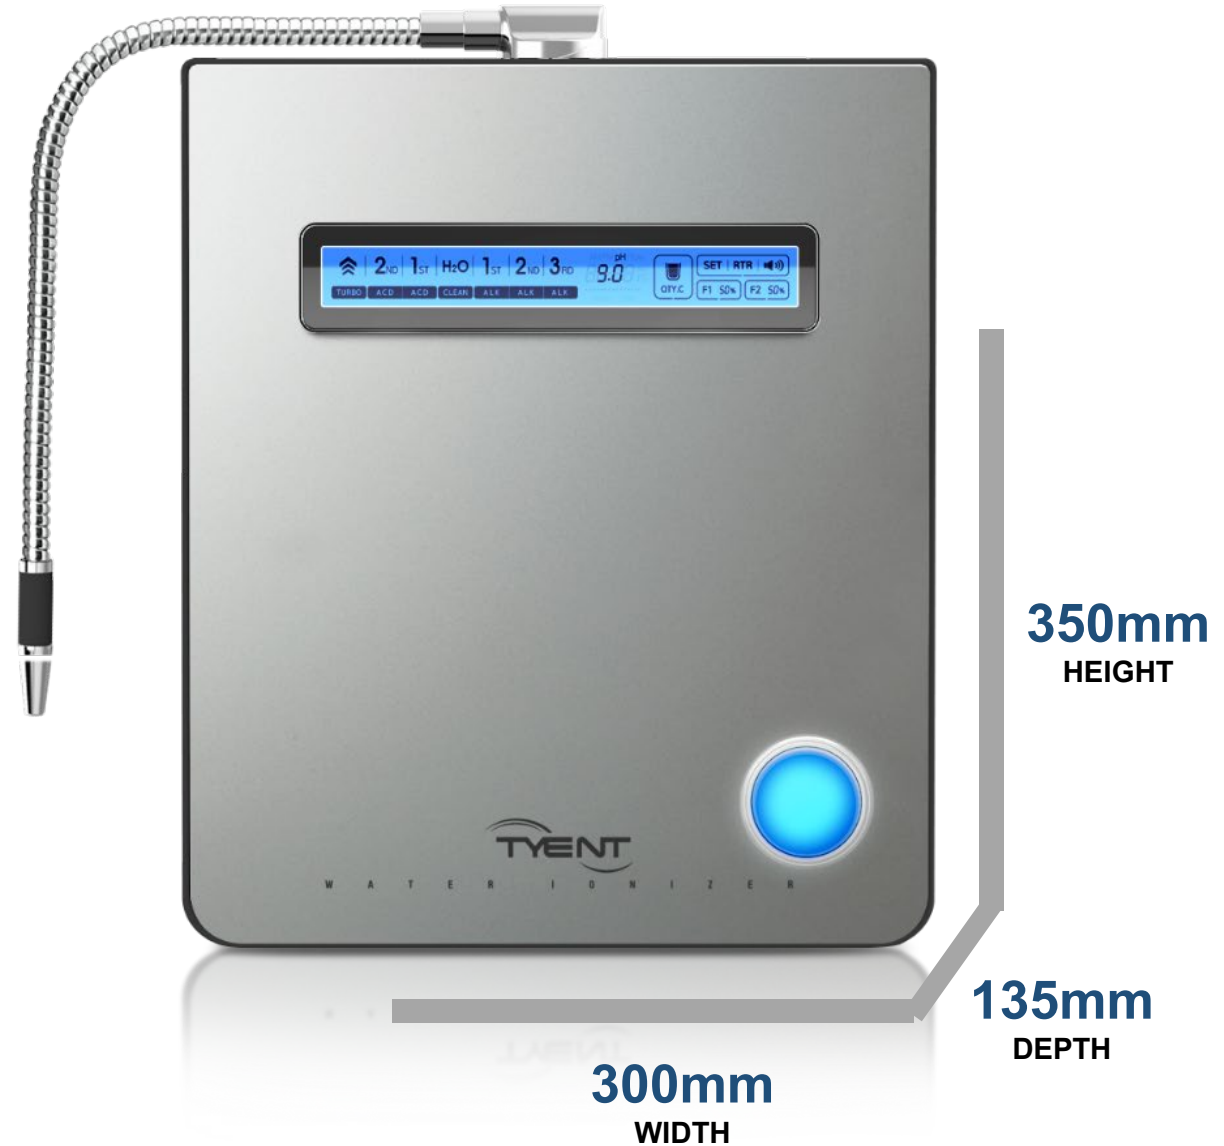

The all new **COMPACT** size fits perfectly in your kitchen!

Stainless Steel front panel & faucet

Colorful touch screen

JOG Dial for added convenience

Rounded edges

Compact size with powerful performance

Enjoy Luxurious & Cutting **Edge** Features

Every detail of the Tyent **Edge** Water Ionizer was carefully designed with ultimate beauty and user friendliness!

ONE-TOUCH Water By Design with Colorful LED Screen

With a single touch, experience
powerful functions & features!

Turbo Acidic Water

Turbo Alkaline Water

(Results may vary based on source water conditions)

Get the EXACT amount of water you need (such as 0.5L, 1.0L and 1.5L) with fixed water quantity function.

(The **Edge** Water Ionizer is equipped with an **automatic water controlling valve!**)