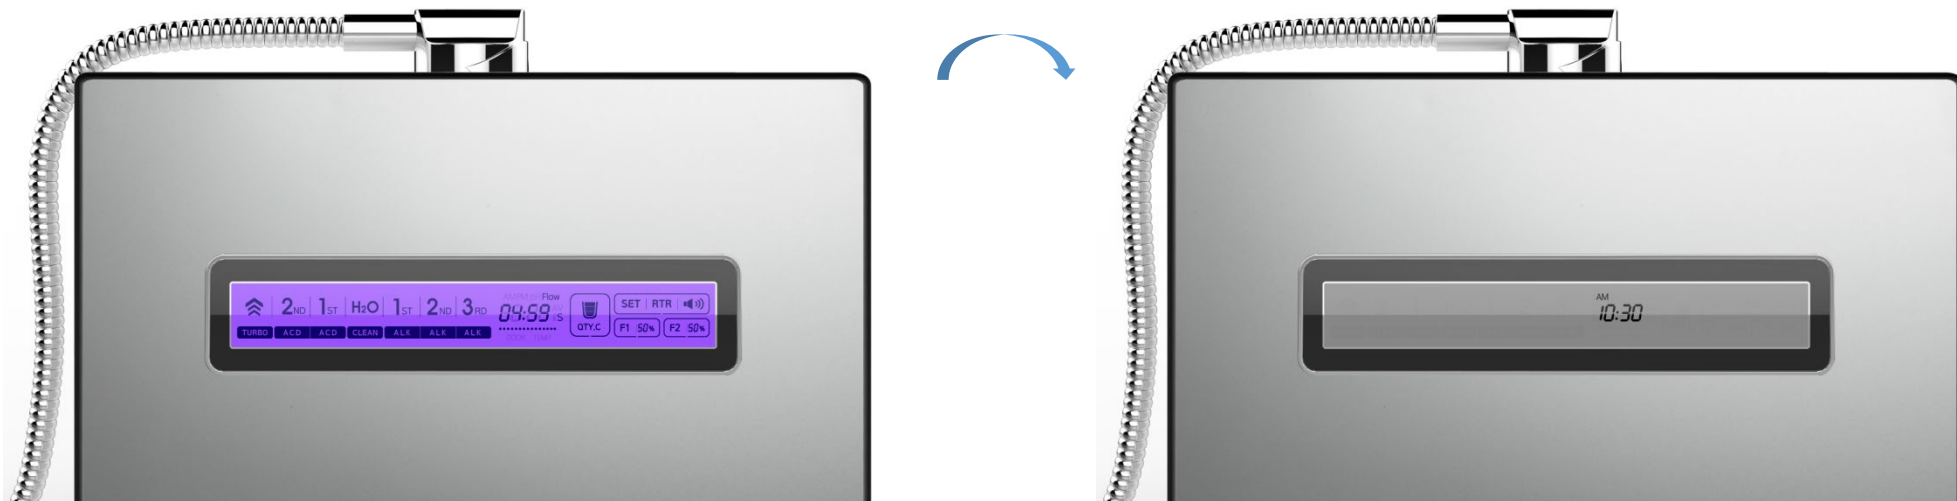

Turbo Acidic Water

Turbo Alkaline Water

(Results may vary based on source water conditions)

Get the EXACT amount of water you need (such as 0.5L, 1.0L and 1.5L) with fixed water quantity function.

(The **Edge** Water Ionizer is equipped with an **automatic water controlling valve!**)

The LCD backlight will be turned off automatically after 10 minutes of non-use and will display the current time, saving energy!

After 10 Minutes

Easily confirm the pH level & amount of water you are drinking!