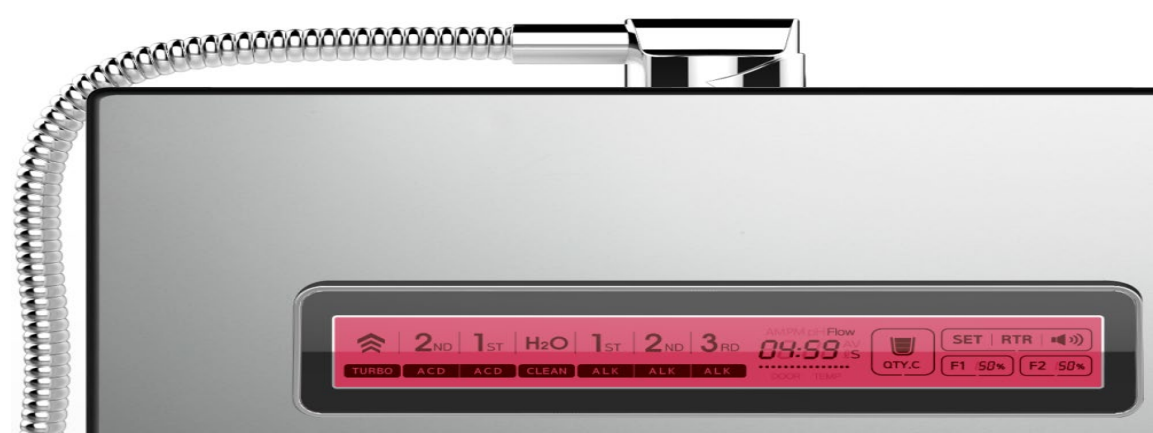

The all new **COMPACT** size fits perfectly in your kitchen!

Stainless Steel front panel & faucet

Colorful touch screen

JOG Dial for added convenience

Rounded edges

Compact size with powerful performance

Enjoy Luxurious & Cutting **Edge** Features

TURBO Function

0.5L 1.0L 1.5L

Fixed Amount of Water

Various Languages

ECO Mode

pH & Flow Indicator

Voice Guide

pH 3.5 ~ pH 2.5 ↔ pH 11 ~ pH 12

Turbo Acidic Water

Turbo Alkaline Water

(Results may vary based on source water conditions)

Get the EXACT amount of water you need (such as 0.5L, 1.0L and 1.5L) with fixed water quantity function.

(The **Edge** Water Ionizer is equipped with an **automatic water controlling valve!**)