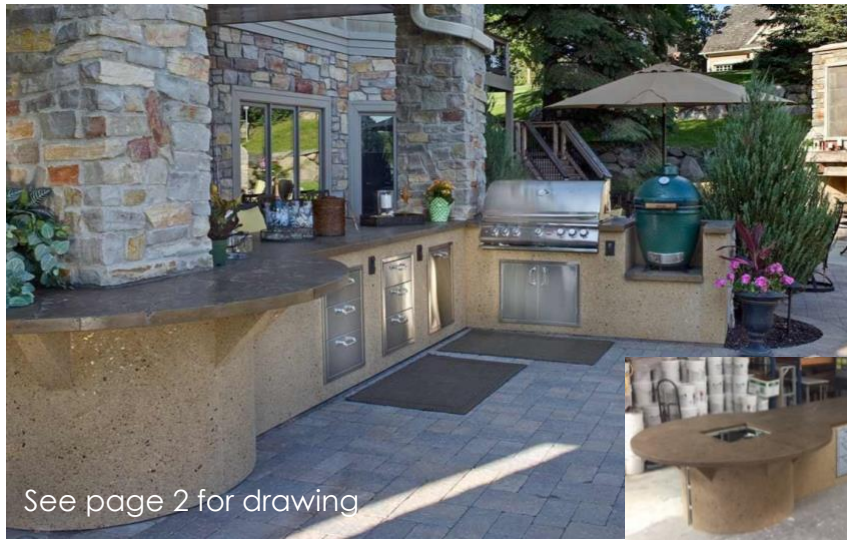

CUSTOM KITCHEN COLLECTION

BUILT TO ORDER

Turn your outdoor dream into a reality with a custom outdoor kitchen island. Outdoor kitchens are the modern solution for bringing everyday cooking essentials to a comfortable backyard space. Custom kitchens utilize G90 marine-grade galvanized steel framing with Hardiebacker® cement board sheeting. Common finishing materials include stucco, Supercast™ concrete, granite, tile or stacked stone.

ITEM	ITEM CODE	CUT-OUT DIMENSIONS	RETAIL PRICE
21" Vertical Single Access Door	21SNGL-V	17.25"L x 24.245"H	\$529
Horizontal Single Access Door	28SNGL-H	24.25"L x 17.25"H	\$529
25" Double Access Door	25DAD	21.375"L x *W x 18.25"H	\$819
32" Double Access Door	32DAD	28.375"L x 18.25"H	\$899
32" Access Door & Double Drawer Combo	32DDDC	30.125"L x 21"W x 19.125"H	\$1739
30" Single Drawer	30DRW1	28.25"L x 21"W x 13.25"H	\$1699
16" Double Drawer	16DRW2	15.375"L x 21"W x 19.625"H	\$1499
16" Triple Drawer	16DRW3	15.375"L x 21"W x 27.625"H	\$1849
30" Roll Out Insulated Ice Drawer	30ICEINS	26.25"L x 21"W x 19.75"H	\$2259
16" Paper Towel Holder	16PTH	14.125"L x 8.625"W x 8.625"H	\$639
20" Roll Out Trash or Propane Tank Drawer	20TRO	17.875"L x 16.375"W x 24.25"H	\$1219
32" Double Access Door Sealed Dry Storage	32DRYSTO	30.25"L x 21"W x 19.25"H	\$4279
25" Drop In Ice Bin Cooler with Condiment Tray	25ICEBIN	23.75"L x 23.75"W x 11.75"H	\$3129
Danby Refrigerator with Stainless Steel Door and Glass Shelves	DAR044A5 BSLDD	21.25"L x 21"W x 33.5" H	\$819
#304 Stainless Steel Sink with Single Faucet	SINK	14.5"L x 14.5"W x 6"H Below with 9" Faucet Above	\$349