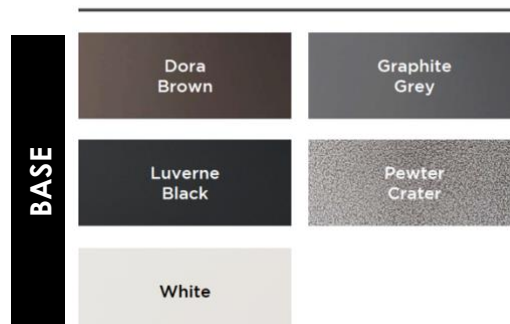

DESIGN CAPABILITIES:

OPTIONAL FINISHES:

Supercast™ Concrete

Stucco

Metal