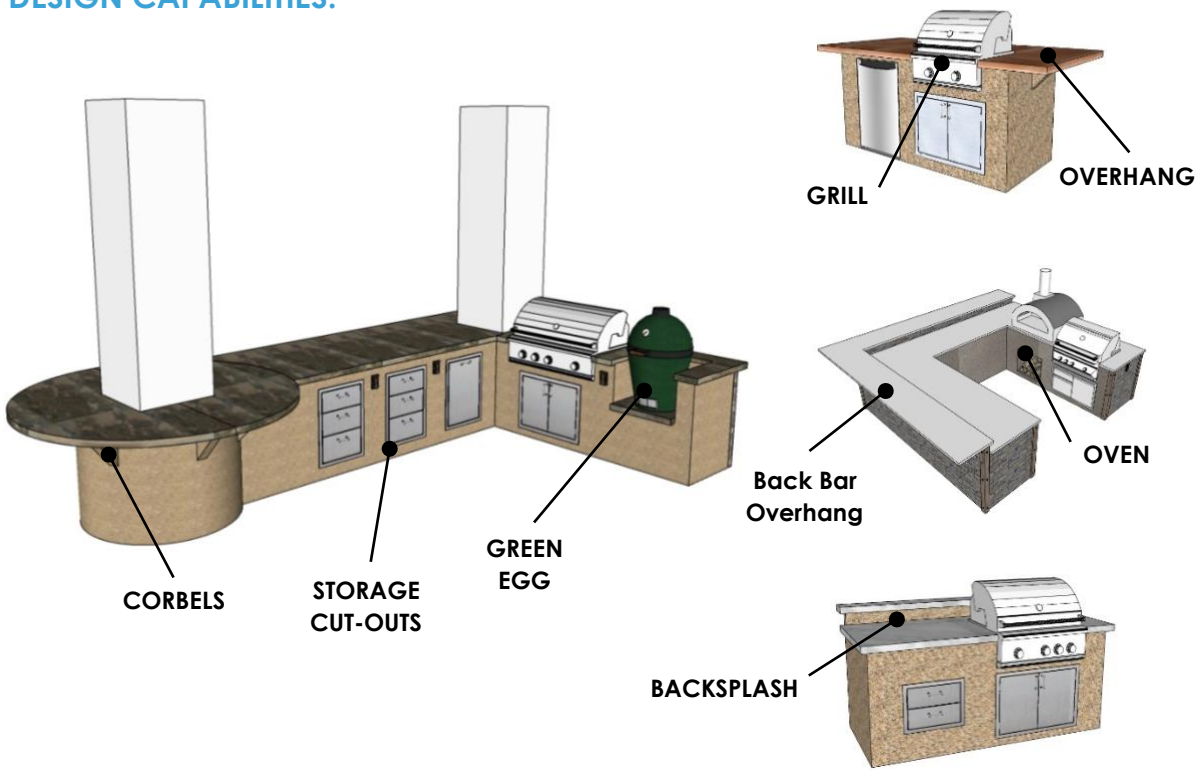

DESIGN CAPABILITIES: