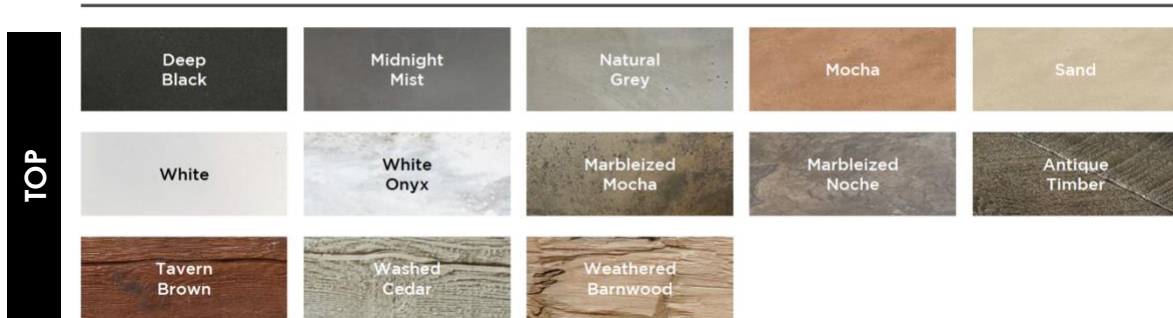

OPTIONAL FINISHES:

Supercast™ Concrete