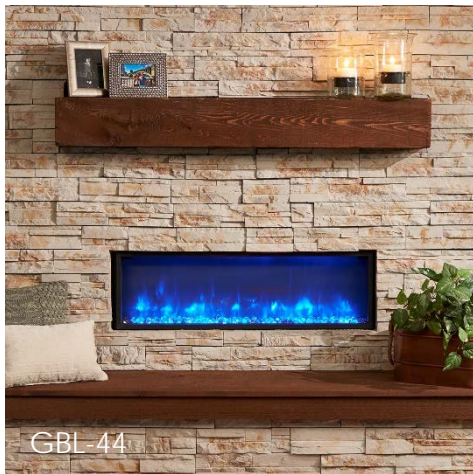

BUILT-IN ELECTRIC FIREPLACE COLLECTION

MODERN AND BEAUTIFUL

Modern elegance for any room! The Linear Built-In Electric Fireplace is the perfect addition to any contemporary space. Turn the heat on to warm your room or turn off if you just want the ambiance of the glowing flames. This striking electric fireplace is sure to add ambiance to any room: kitchen, bedroom, game room, living room and more! Great for new construction and remodeling. Fire box only. Two sizes available: 44" and 64".

FEATURES:

- Available in two lengths – 44" or 64"
- Clean "flush finish" installation
- Super quiet operation
- Adds warmth and comfort to any room
- High Efficiency Phillips™ brand LED lighting
- 4 brightness/color options- from crystal clear intense amber flame to a cool blue relaxing flame
- 1300-watt heater
- Full feature remote control thermostat with sleep timer
- CSA tested and approved for safety

PRODUCT INFORMATION:

ITEM	ITEM CODE	RETAIL PRICE
44" Linear Built In Electric Fireplace	GBL-44	\$1269
64" Linear Built In Electric Fireplace	GBL-64	\$1729

DIMENSIONS:

GBL-44 / GBL-64
60 LBS / 65LBS