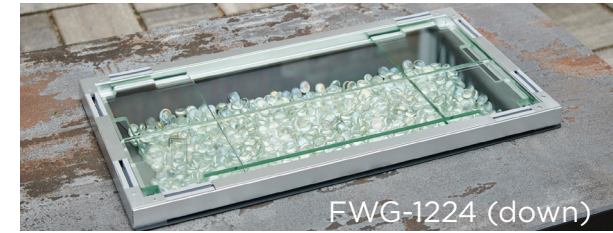

FWG-1224 (up)

FWG-1224 (down)

1242GGC

CVR5132

**Brooks
Rectangler**

BRK-1224-19-K
50"L x 30.75"W x
20-21.75"H

Also available in
White, Light Tan,
and Umber Brown

**Brooks
Linear**