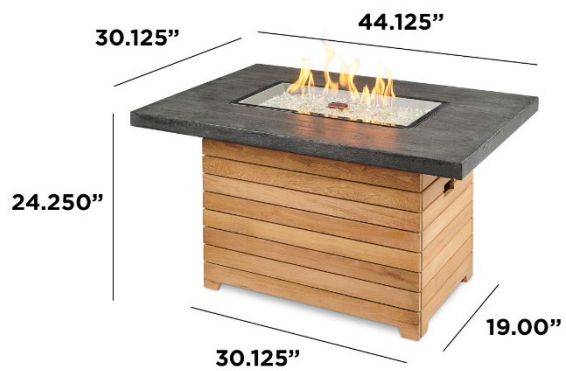

DAR-1224-EBG-K
95 LBS