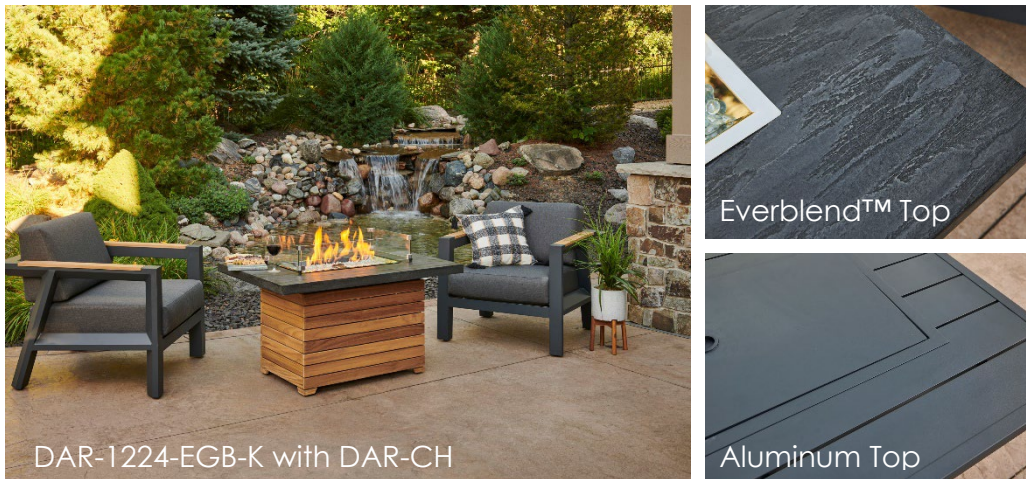

DARIEN COLLECTION

CONTEMPORARY COASTAL DESIGN

Embrace the elegance and durability of teak wood with the Darien Collection. Choose between an aluminum or Everblend™ concrete top for the Darien gas fire pit table to best fit the style of your outdoor room. The variation of texture with Everblend highlights a durable, unique design for a custom finish. Embrace a more modern design with the smooth, industrial look of the aluminum top. Complete this look by adding a pair of Darien chairs for the deck or patio.

FEATURES:

- Aluminum or Stone Grey Everblend™ concrete top
- Grade A Teak Wood Base – use teak sealer to keep warm honey glow, or allow wood to naturally age into silvery grey patina
- 12" x 24" Crystal Fire® Plus Burner with clear tempered fire glass gems – 55,000 BTUs (LP/NG)
- Matching burner cover included for Aluminum top; grey glass cover included for Everblend™ concrete top
- Optional glass wind guard, protective cover, and other fire media sold separately
- Product is setup for liquid propane but can be converted to natural gas using included conversion kit
- Comes standard with Manual Ignition with battery-operated sparker, or upgrade to electronic [Direct Spark Ignition](#)
- Access Door conceals standard 20 lb. propane tank in base
- UL Listed, Made in USA with US and imported parts (DAR-1224-EGB-K)

PRODUCT INFORMATION:

ITEM	ITEM CODE	RETAIL PRICE
Darien Rectangular Gas Fire Pit Table with Aluminum Top	DAR-1224-K	\$2499
Darien Rectangular Gas Fire Pit Table with Everblend Top	DAR-1224-EBG-K	\$2799
Darien Teak Chat Chairs	DAR-CH	\$2099 (set of 2)