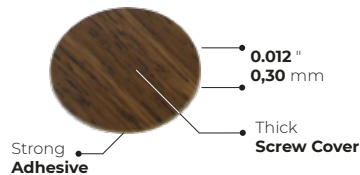

FURN **DIY**®
LEADS INNOVATION AT HOME

FURNITURE
FITTINGS

Self-Adhesive Screw Covers

When it comes to **concealing screws** or **fixing holes on furniture**, **self-adhesive screw covers** offer a simple and efficient solution.

We offer a variety of options for you to choose from.

RECYCLABLE
THERMOPLASTIC

Colors

White

Black

Maple

Walnut

Birch

Dimensions

5/16 "
8 mm

3/8 "
10 mm

9/16 "
14 mm

19/32 "
15 mm

25/32 "
20 mm

7/8 "
21 mm