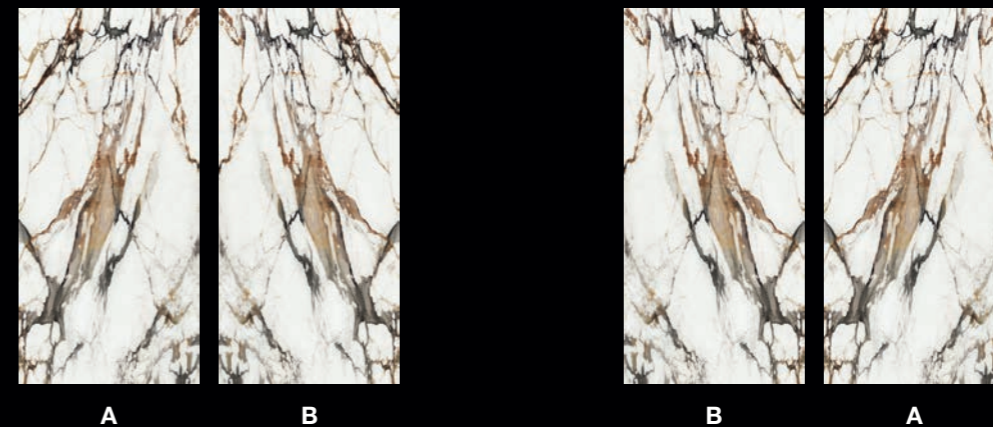

Color Variation

Meshed 12 mm

Bookmatch

12 mm patterns

Paonazzo Biondo

Bookmatch 150x300 cm

Bookmatch 120x250 cm

Finishes & features