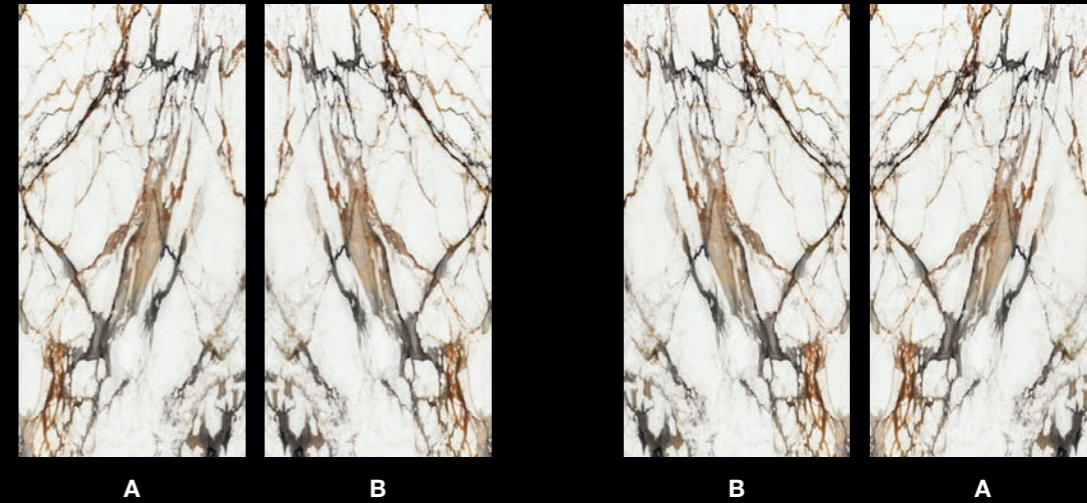

Color Variation

Meshed 12 mm

Bookmatch

12 mm patterns

Paonazzo Biondo

Bookmatch 150x300 cm

Bookmatch 120x250 cm

Finishes & features