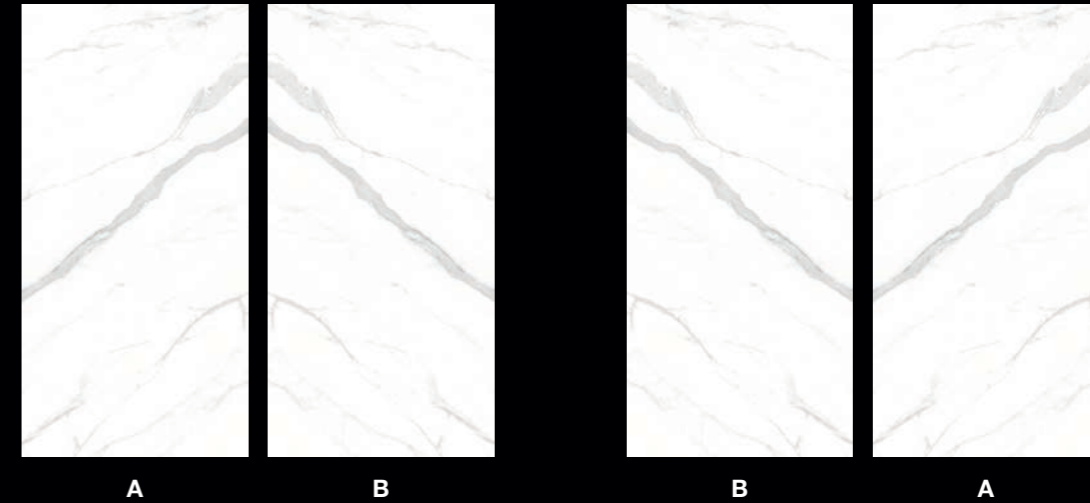

Aria White

Bookmatch 150x300 cm