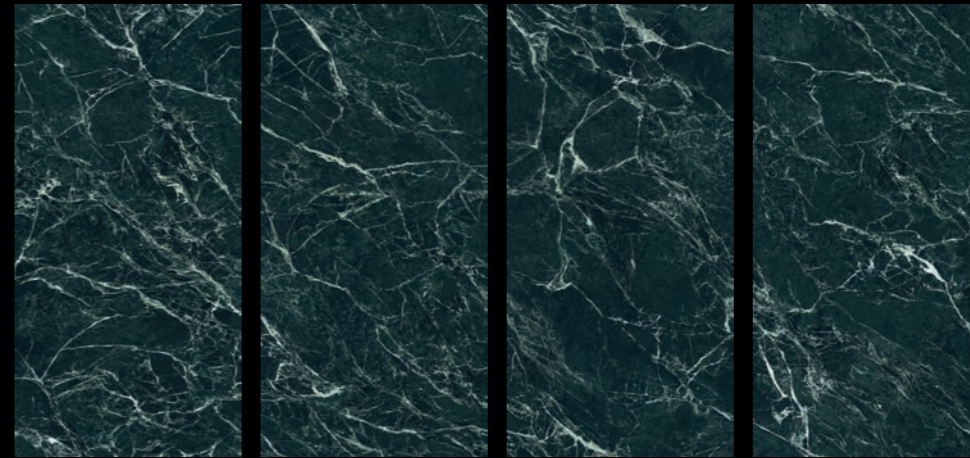

Alpi Verde

Pattern Versatility 150x300 cm *Versatilidad de gráficas / Versatilité graphique*