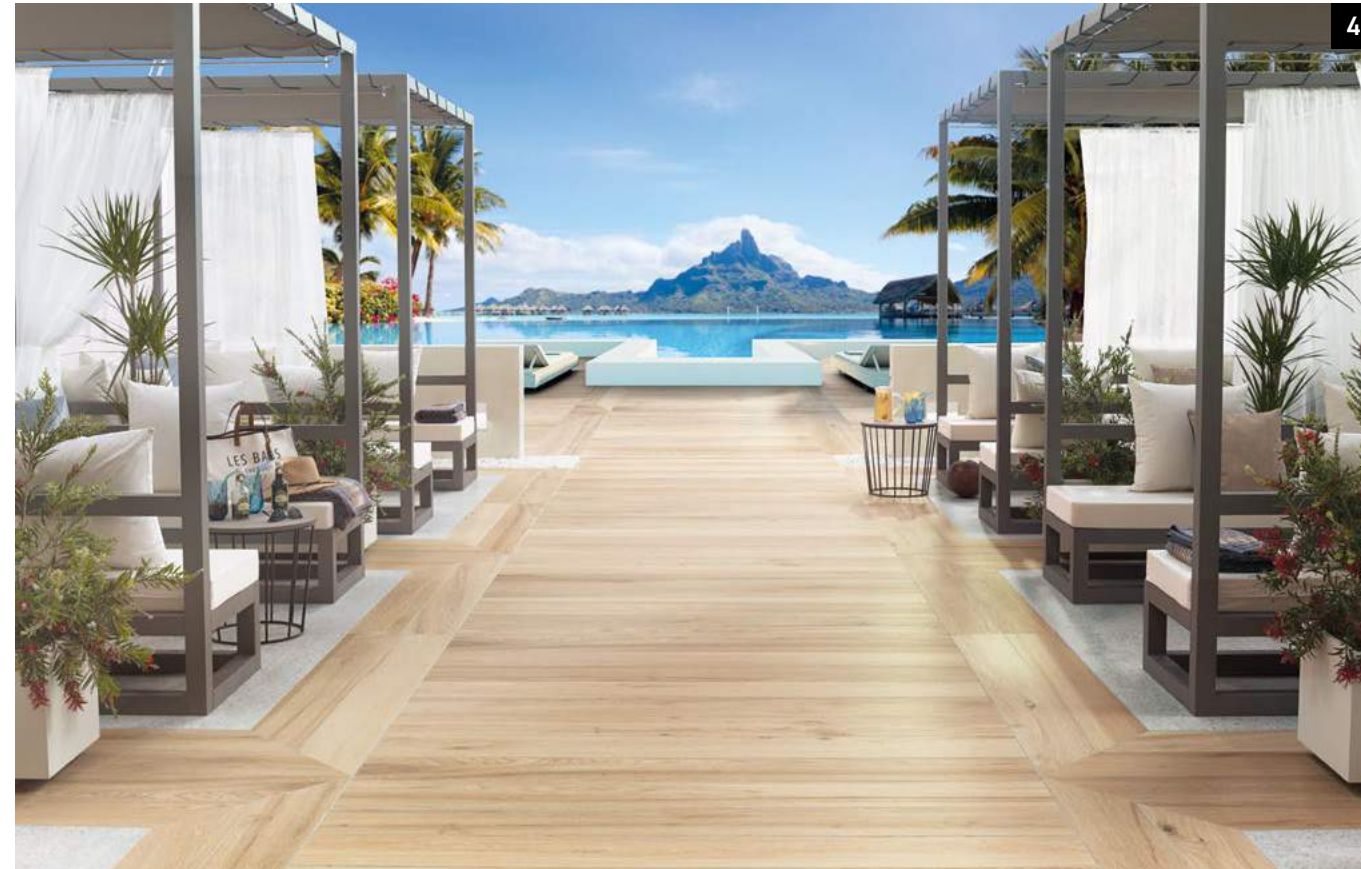

2 **Ceramic PAR-KER®** Floor tiles Tanzania Nut 25 cm x 150 cm. **Grout** Colorstuk Especial Oak / Epotech Nature Oak.

3 **Ceramic PAR-KER®** Floor tiles Minnesota Ash 25 cm x 150 cm. **Grout** Colorstuk Especial Ash / Epotech Nature Ash.

4 **Ceramic PAR-KER®** Floor tiles Nobu Arce 19.3 cm x 180 cm. **Grout** Colorstuk Rapid Tabaco. **STON-KER®** Floor tiles Prada Acero 120 cm x 120 cm. **Grout** Colorstuk Rapid Gris.

Product available in different formats, colours and special thickness' for use as exterior raised floor. PORCELANOSA Group recommends Super-flex S2 to fix these tiles.