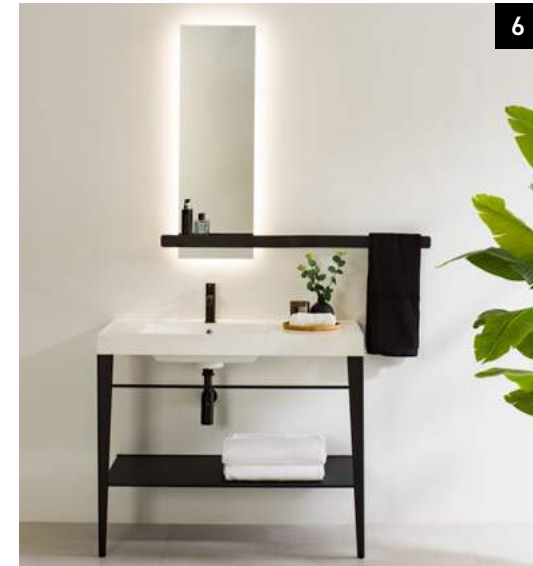

1 Basin worktop Nest KRION®. **Drawer unit** Nest Blanco. **Frame unit** Nest Negro. **Mirror** Nest Negro. **Shelf unit** Nest Blanco. **Single lever basin mixer** Round Negro.

2 Basin worktop Nest KRION®. **Drawer unit** Nest Blanco. **Mirror** Nest Negro. **Single lever basin mixer** Round Negro.

3 Basin worktop Smart KRION®. **Drawer unit** Smart Deep Blue. **Single lever basin mixer** Round. **Mirror** Pure.

4 Basin worktop Smart KRION®. **Drawer unit** Smart Roble Ceniza. **Mirror** Pure Negro. **Single lever basin mixer** Round Negro.

5 Basin worktop One KRION® Brillo. **Towel rail** One Cromo. **Mirror** One. **Single lever basin mixer** Square.

6 Basin worktop One KRION® Brillo. **Frame unit** One Negro. **Towel rail** One Negro. **Mirror** One. **Single lever basin mixer** Round Negro.

7 Basin worktop One KRION® Brillo. **Bathroom furniture** Wave Nogal Negro. **Mirror** Pure D82. **Single lever basin mixer** Square.

8 Basin worktop One KRION® Brillo. **Bathroom furniture** One Blanco. **Mirror** Aro Air Negro. **Single lever basin mixer** Urban Blanco.

9 Basin worktop One KRION® Mate. **Bathroom furniture** Smart Roble Ceniza. **Mirror** One 100 cm x 35 cm. **Single lever basin mixer** Square.

10 Basin worktop One KRION® Mate. **Bathroom furniture** Nest Blanco. **Mirror** Nest Blanco. **Single lever basin mixer** Square Negro.