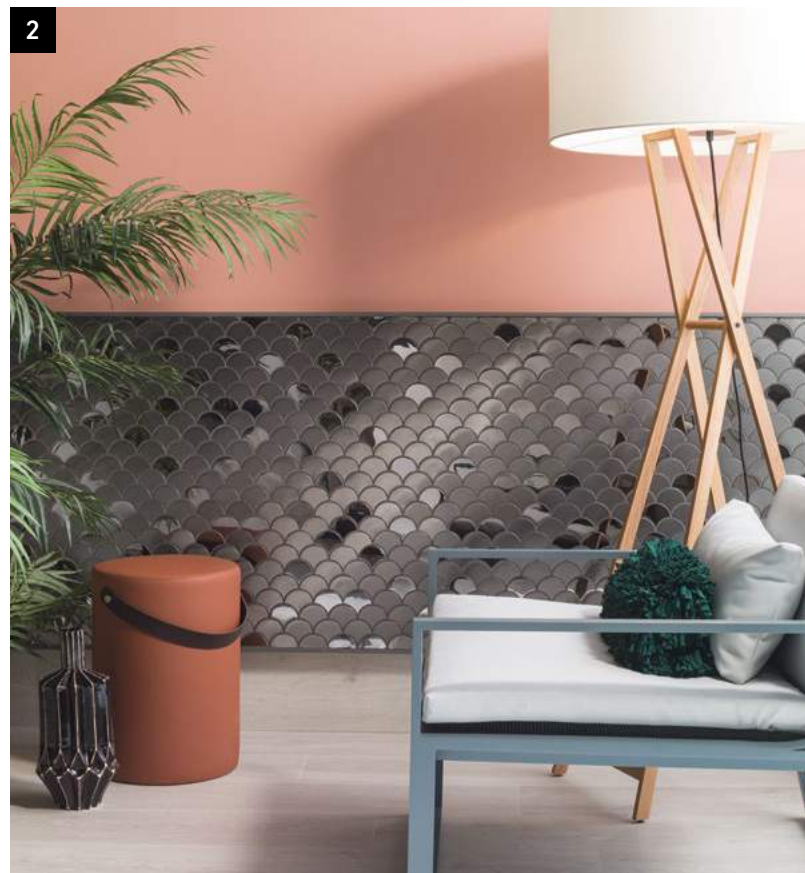

2 Wall metal mosaic Drop Anthracite
29.6 cm x 29.5 cm x 0.8 cm.
Floor: Laminate Flooring AC6 LS 1L Yukon
24.3 cm x 220 cm x 0.8 cm.

3 XTONE® Floor tiles Berna Acero Nature 150 cm x 150 cm. Grout Colorstuk Rapid Manhattan. XTONE® Wall tiles Nylo Noir Polished
150 cm x 300 cm. Grout Colorstuk Especial Dark.

Product available in different formats and colours. PORCELANOSA Group recommends Super-flex s2 to fix these tiles.

3