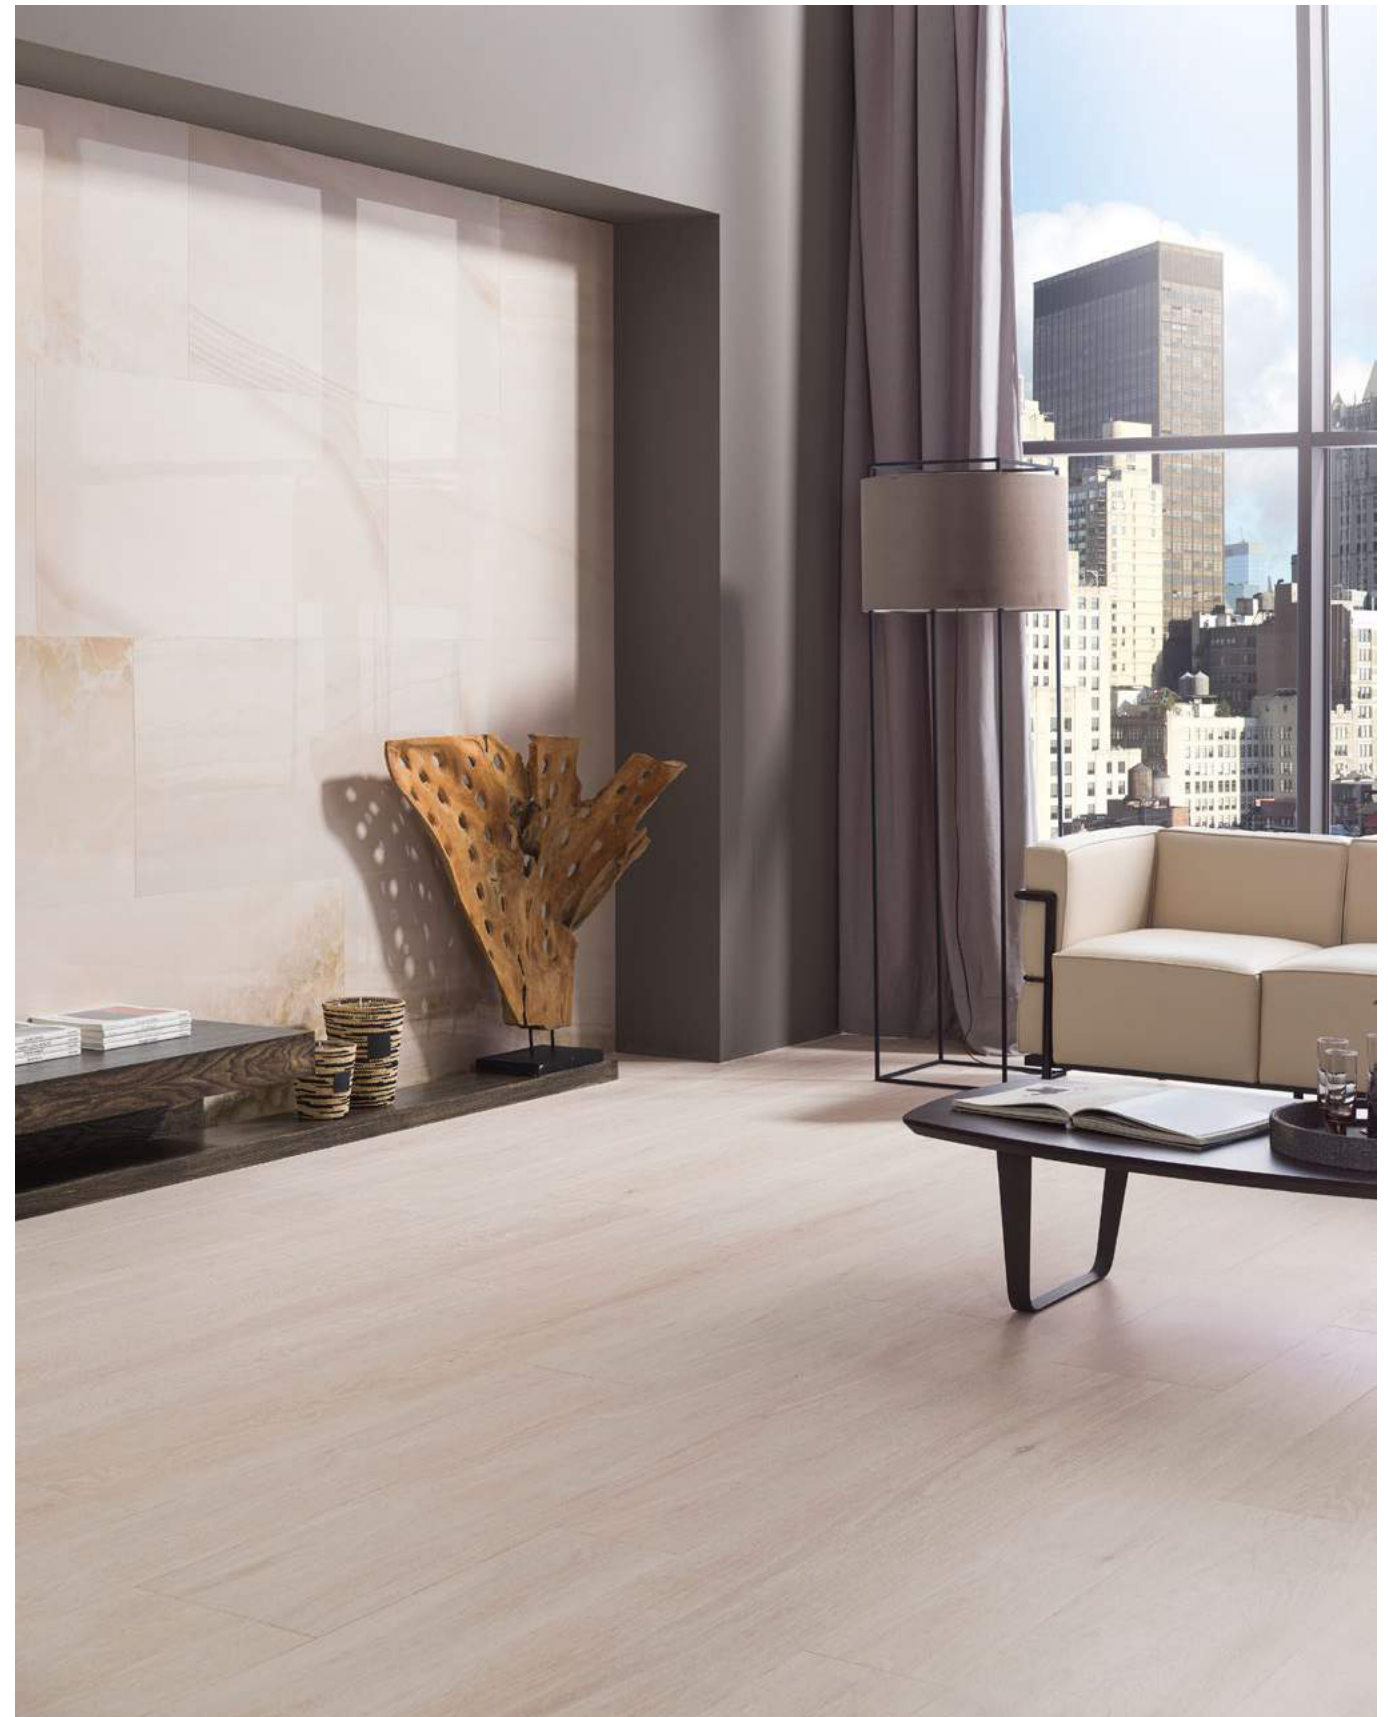

Product available in different formats and colours. PORCELANOSA Group recommends One-flex Premium to fix these tiles.