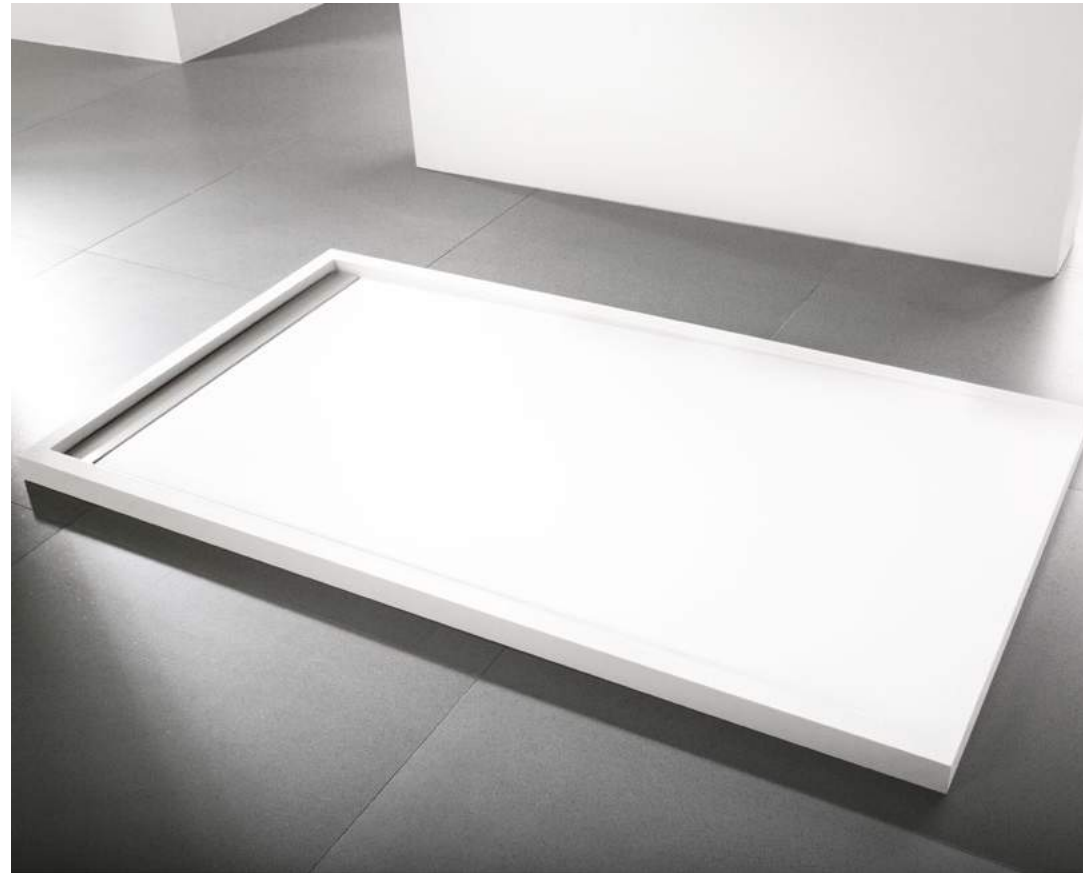

RAS SHOWER TRAYS

KRION® STONE shower tray with stainless steel drain.

Rectangle

100 x 80 x 5 cm   120 x 80 x 5 cm
120 x 90 x 5 cm   140 x 80 x 5 cm
150 x 90 x 5 cm   160 x 90 x 5 cm

Corner

80 x 80 x 5 cm
90 x 90 x 5 cm

Drain Ø 5.2 mm.

MODUL SHOWER TRAYS

KRION® STONE shower tray.

Rectangle

120 x 80 x 5 cm   120 x 90 x 5 cm
40 x 80 x 5 cm   140 x 90 x 5 cm
150 x 80 x 5 cm   160 x 90 x 5 cm