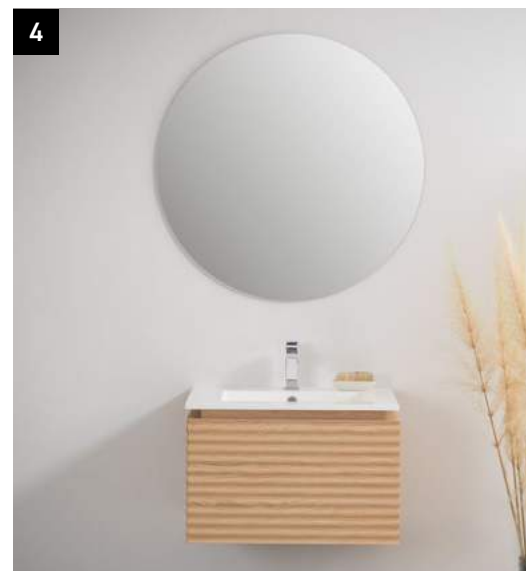

11 Wall: Natural Stone Mosaic Highlands Square Dark Grey 29 cm x 29 cm x 1.8 cm. **Basin Set** Column Dark Black Americano 41 cm x 79.5 cm x 193.2 cm. **Floor mounted basin mixer** Round.

12 Floor tiles Arctic White Classico BPT 30 cm x 60 cm x 1.5 cm. **Wall tiles** Arctic White Classico BPT 30 cm x 60 cm x 1.5 cm. **Grout** Colorstuk Rapid White. **Wall tiles** Gravity Aluminium Hexagon Rose Gold 31 cm x 31 cm x 0.3 cm. **Grout** Colorstuk Rapid White. **Bathroom furniture** Vintage S Persian White-Blanco Izq 100 cm x 42 cm x 91.5 cm. **Wall mounted basin mixer** Lounge Cobre. **Mirror** Vintage S Blanco 99 cm x 2 cm x 52 cm.