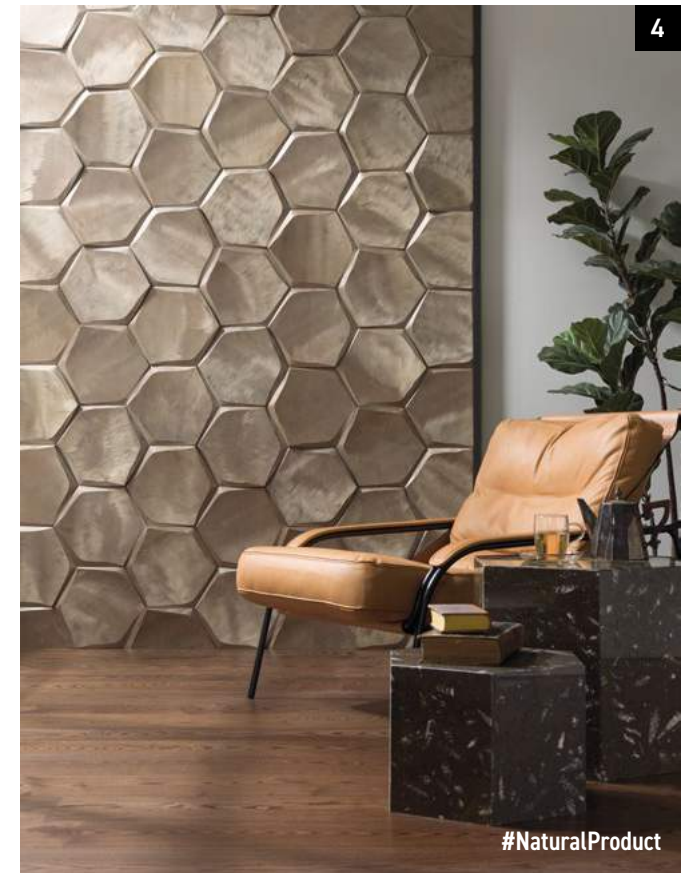

1 Wall: Natural Stone Onyx Green Pulido Tabla 2 cm.
Floor: LINKFLOOR Realm Iberia 58.8 cm x 9.8 cm x 0.55 cm.

2 Wall: Natural Stone Mosaic Essential Convex Silver Wood 30 cm x 30 cm x 0.8 cm.
Wall: Glass Mosaic Urban Line Nickel 30 cm x 10 cm x 0.8 cm.
Floor: Natural Stone Neve di Carrara Tabla 2 cm.

3 Wall: Mix Mosaic Mix Mosaic Minerva Art 31 cm x 30.2 cm x 1 cm.

4 Wall: Metal Mosaic Gravity Aluminium Dubai Gold 22.5 cm x 26 cm x 2/2.5 cm
Floor: Natural Wood Lutier 1L Coffee 18 cm x 220 x 1.4 cm.

5 Floor tiles Bottega Acero 59.6 cm x 59.6 cm. **Grout** Colorstuk Rapid Manhattan. **Floor tiles** Marbella Stone 59.6 cm x 59.6 cm. **Grout** Colorstuk Rapid Gris.