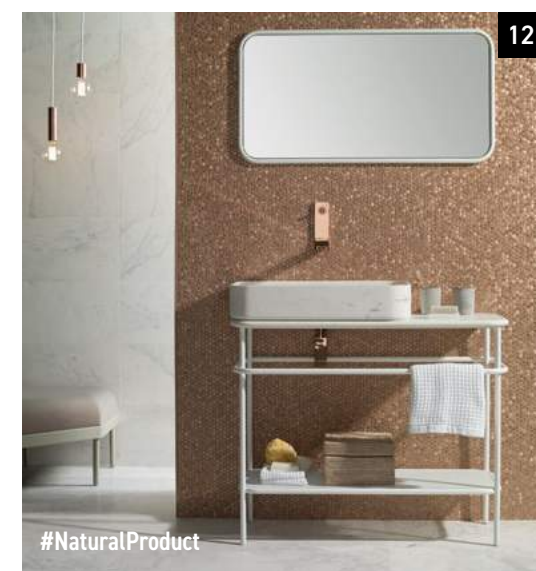

11 Wall: Natural Stone Mosaic Highlands Square Dark Grey 29 cm x 29 cm x 1.8 cm. **Basin Set** Column Dark Black Americano 41 cm x 79.5 cm x 193.2 cm. **Floor mounted basin mixer** Round.

12 Floor tiles Arctic White Classico BPT 30 cm x 60 cm x 1.5 cm. **Wall tiles** Arctic White Classico BPT 30 cm x 60 cm x 1.5 cm. **Grout** Colorstuk Rapid White. **Wall tiles** Gravity Aluminium Hexagon Rose Gold 31 cm x 31 cm x 0.3 cm. **Grout** Colorstuk Rapid White. **Bathroom furniture** Vintage S Persian White-Blanco Izq 100 cm x 42 cm x 91.5 cm. **Wall mounted basin mixer** Lounge Cobre. **Mirror** Vintage S Blanco 99 cm x 2 cm x 52 cm.