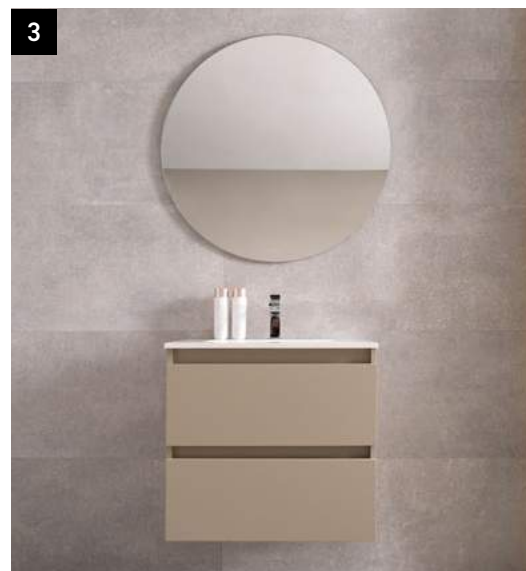

11 Wall: Natural Stone Mosaic Highlands Square Dark Grey 29 cm x 29 cm x 1.8 cm. **Basin Set** Column Dark Black Americano 41 cm x 79.5 cm x 193.2 cm. **Floor mounted basin mixer** Round.

12 Floor tiles Arctic White Classico BPT 30 cm x 60 cm x 1.5 cm. **Wall tiles** Arctic White Classico BPT 30 cm x 60 cm x 1.5 cm. **Grout** Colorstuk Rapid White. **Wall tiles** Gravity Aluminium Hexagon Rose Gold 31 cm x 31 cm x 0.3 cm. **Grout** Colorstuk Rapid White. **Bathroom furniture** Vintage S Persian White-Blanco Izq 100 cm x 42 cm x 91.5 cm. **Wall mounted basin mixer** Lounge Cobre. **Mirror** Vintage S Blanco 99 cm x 2 cm x 52 cm.