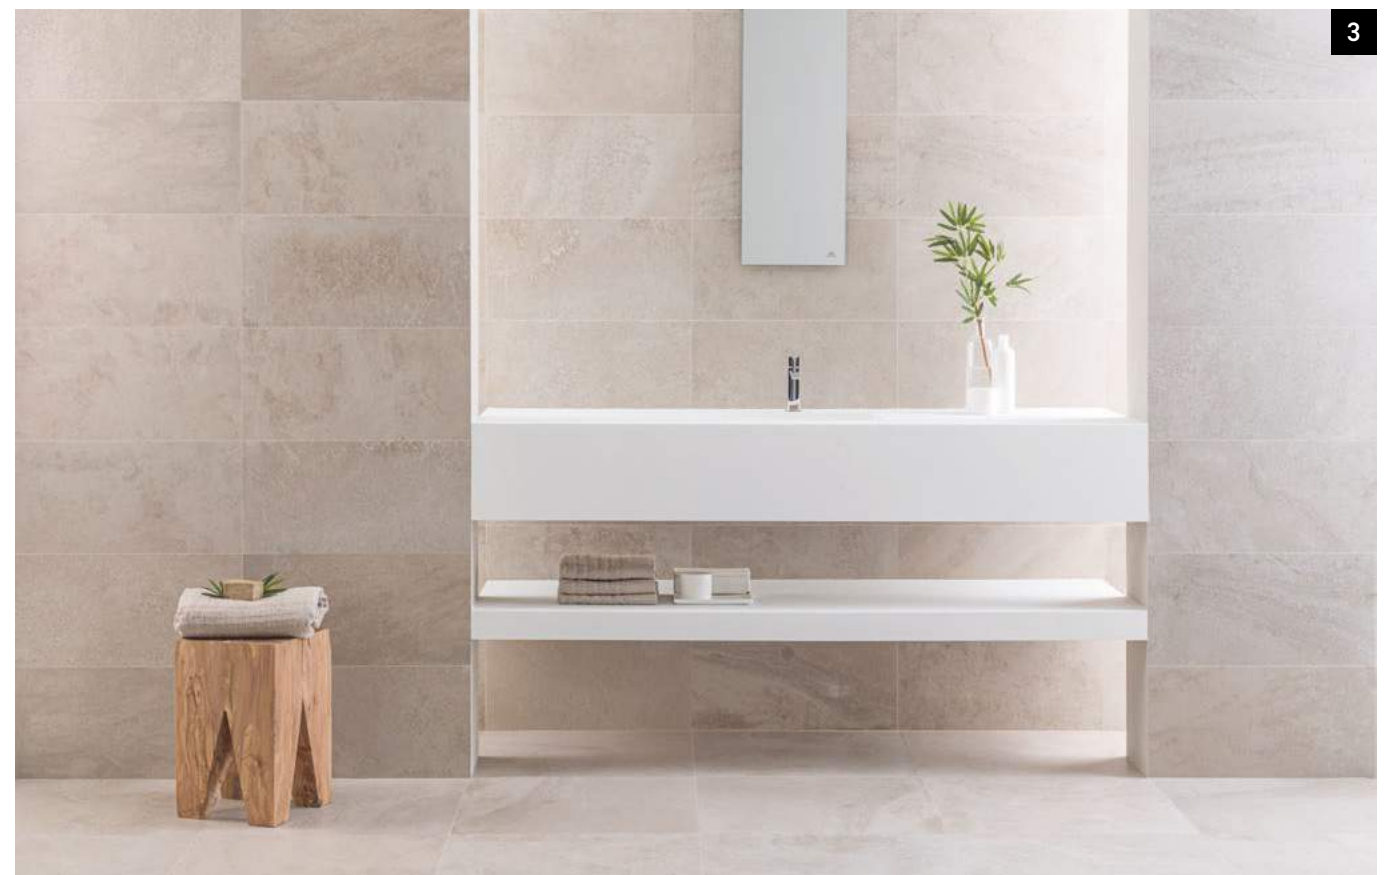

Product available in different formats and colours. PORCELANOSA Group recommends Super-flex S2 to fix these tiles.