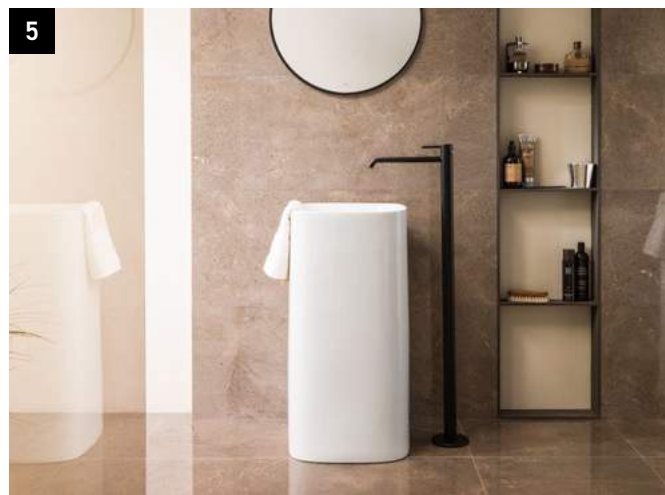

1 Countertop basin Slender. High spout single lever basin mixer Oxo. **2** Countertop basin Forma Negro. High spout single lever basin mixer Oxo Titanio Cepillado. **3** Countertop basin Tono. Wall mounted basin mixer Tono. **4** Suspended worktop Tono. Single lever basin mixer Tono. **5** Floor mounted basin Arquitect. Floor mounted basin mixer Round. Mirror Lounge 60 cm. **6** Wall hung basin Square 80 cm. Metallic frame Square. Single lever basin mixer Urban.

Matching items to complete the set.