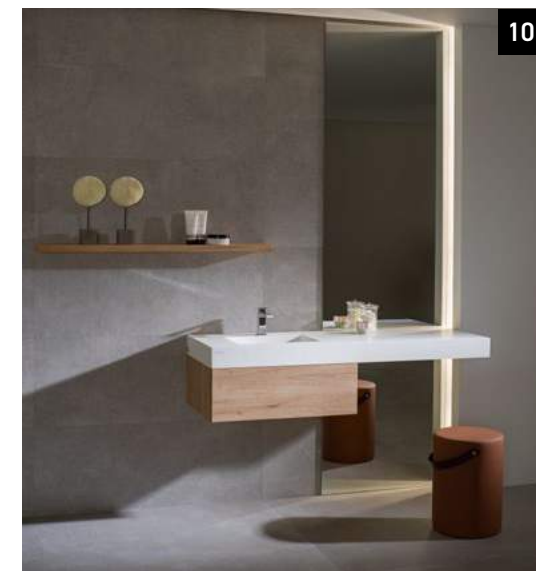

11 Wall: Natural Stone Mosaic Highlands Square Dark Grey 29 cm x 29 cm x 1.8 cm. **Basin Set** Column Dark Black Americano 41 cm x 79.5 cm x 193.2 cm. **Floor mounted basin mixer** Round.

12 Floor tiles Arctic White Classico BPT 30 cm x 60 cm x 1.5 cm. **Wall tiles** Arctic White Classico BPT 30 cm x 60 cm x 1.5 cm. **Grout** Colorstuk Rapid White. **Wall tiles** Gravity Aluminium Hexagon Rose Gold 31 cm x 31 cm x 0.3 cm. **Grout** Colorstuk Rapid White. **Bathroom furniture** Vintage S Persian White-Blanco Izq 100 cm x 42 cm x 91.5 cm. **Wall mounted basin mixer** Lounge Cobre. **Mirror** Vintage S Blanco 99 cm x 2 cm x 52 cm.