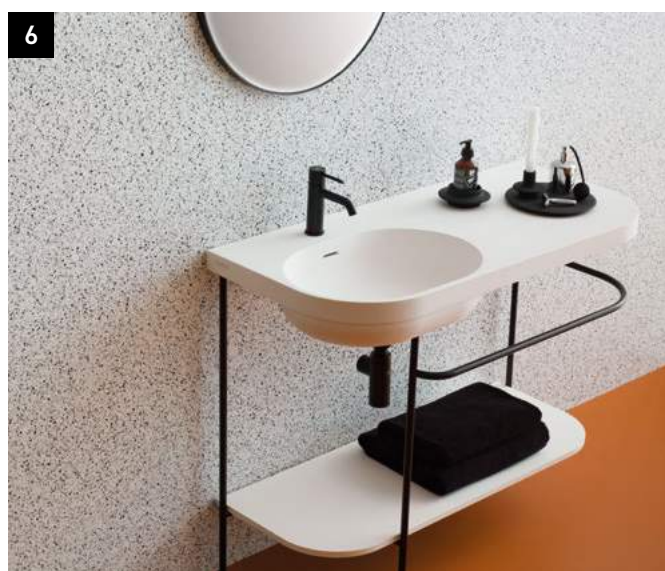

KRION
PORCELANOSA BATHS

1 Semi- Recessed basin Almond KRION®. **Wall mounted basin mixer** Lounge. **2** Basin On top Aro KRION®. **Basin worktop On top Aro** Roble. **High spout single lever basin mixer** Lounge. **Mirror Aro** KRION®. **Column Aro** KRION®. **3** Basin Aro KRION®. **High spout single lever basin mixer** Lounge. **Drawer unit Aro** Nogal Natural. **Mirror Aro** KRION® Negro. **Column Aro** KRION® Negro / Nogal Natural. **Stairs K Aro** KRION® Nogal Natural. **4** Basin Aro KRION® Negro. **Single lever basin mixer** Round Negro. **Accessory Set Aro Air**. **5** Basin worktop Aro Air KRION®. **Single lever basin mixer** Round. **Frame Aro Air** Negro / KRION®. **Mirror Aro Air** Negro. **Bathtub Aro Air** KRION®. **Floor mounted bath shower mixer** Round. **Towel rail Aro Air** Negro. **6** Wall tiles KRION® T103 Antico Bianco. **Basin worktop Aro Air** KRION®. **Frame Aro Air** Negro / KRION®. **Mirror Aro Air** Negro. **Single lever basin mixer** Round Negro. **7** Basin Ras KRION®. **Single lever basin mixer** Round Negro. **Bathtub Ras** KRION®. **Bathroom furniture One** Blanco. **Mirror Aro Air** Negro. **Towel rail Aro Air** Negro. **8** Basin worktop Ras KRION®. **Wall-hung drawer Ras** Nogal Natural. **Wall mounted basin mixer** Lounge. **9** Basin worktop Ras KRION®. **Bathroom furniture Ras** Beige. **Single lever basin mixer** Urban. **10** Basin worktop Ras KRION®. **Bathroom furniture Ras** Negro. **Single lever basin mixer** Urban. **Shelf Ras** KRION®. **Towel rail Modul** Negro. **11** Basin worktop Pure KRION®. **Towel rack trim** Pure Cobre. **Wall-hung drawer Pure** Nogal. **Mirror Pure** Cobre. **Single lever basin mixer** Round.