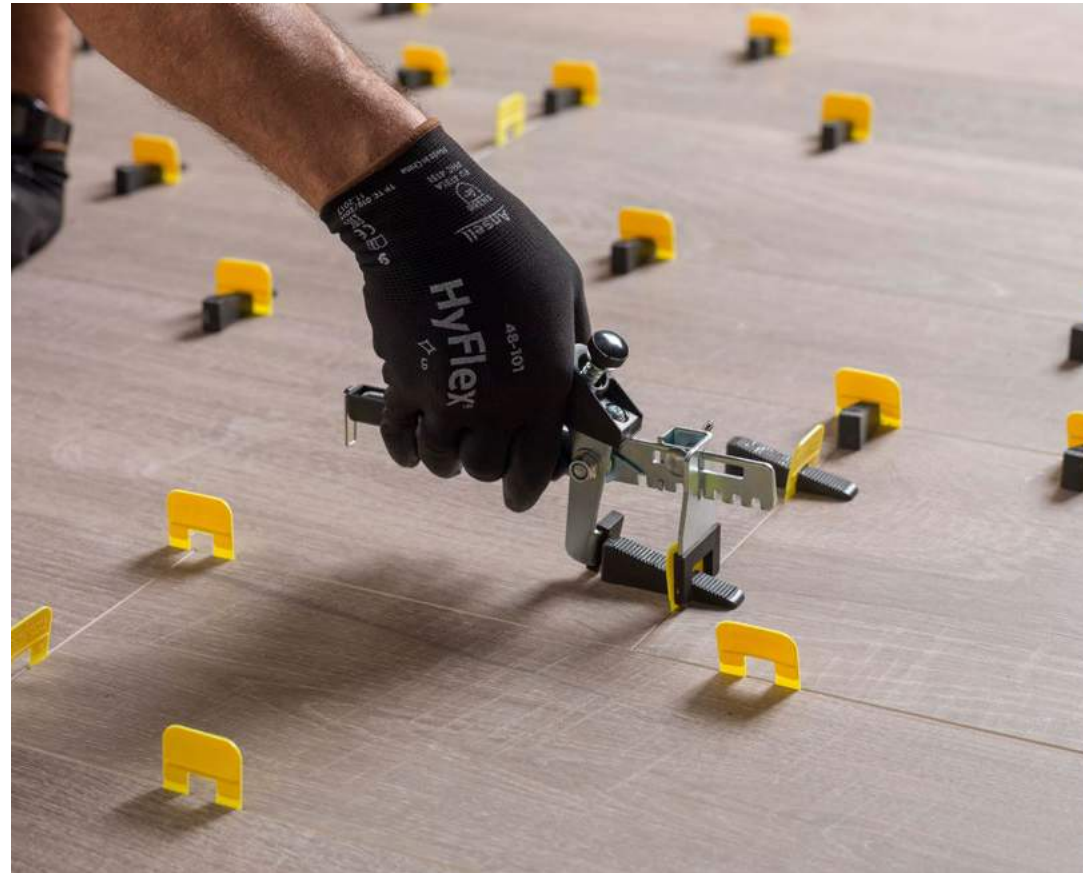

FULL SAFETY AND ASSURANCE

TILE-LAYING AND GROUTING MATERIALS

A specific adhesive is required for each tile. PORCELANOSA Group is aware of its product's requirements, and it develops technical solutions to facilitate the installation of different tiles and to ensure safe, healthy buildings.

PORCELANOSA Group recommends Butech setting materials only. Ask our technical team for advice on choosing the correct adhesive.

Shown products:
Levelling tile spacers and wedges.
One-flex Premium.
Super-flex S2.
Colorstuk Rapid N.
Epotech Nature.