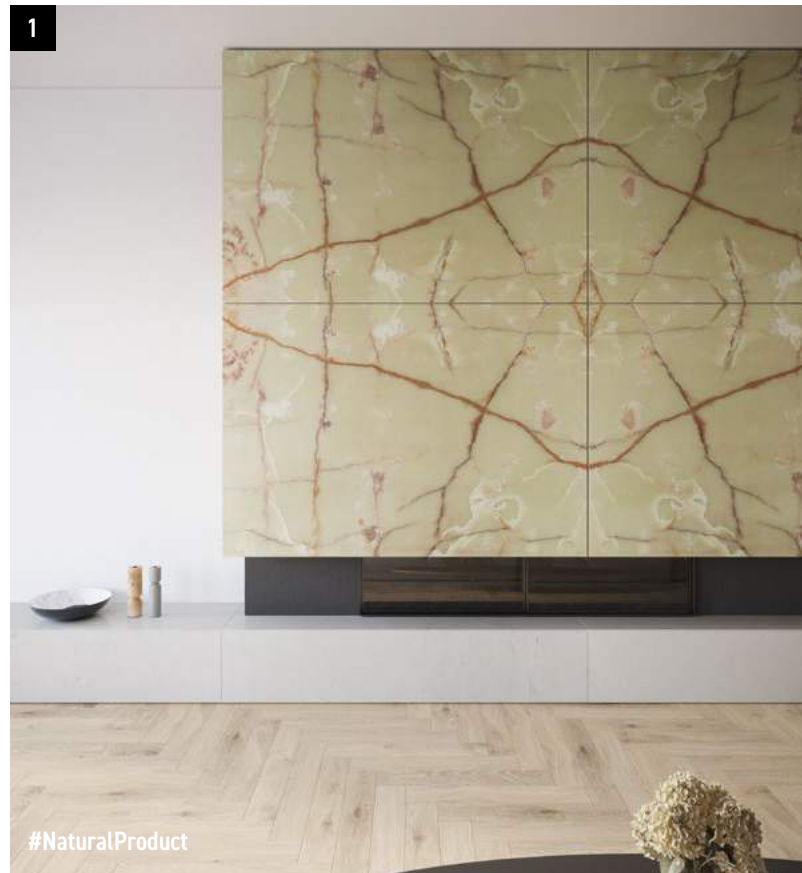

1 Wall: Natural Stone Onyx Green Pulido Tabla 2 cm.
Floor: LINKFLOOR Realm Iberia 58.8 cm x 9.8 cm x 0.55 cm.

2 Wall: Natural Stone Mosaic Essential Convex Silver Wood 30 cm x 30 cm x 0.8 cm.
Wall: Glass Mosaic Urban Line Nickel 30 cm x 10 cm x 0.8 cm.
Floor: Natural Stone Neve di Carrara Tabla 2 cm.

3 Wall: Mix Mosaic Mix Mosaic Minerva Art 31 cm x 30.2 cm x 1 cm.

4 Wall: Metal Mosaic Gravity Aluminium Dubai Gold 22.5 cm x 26 cm x 2/2.5 cm
Floor: Natural Wood Lutier 1L Coffee 18 cm x 220 x 1.4 cm.

5 Floor tiles Bottega Acero 59.6 cm x 59.6 cm. **Grout** Colorstuk Rapid Manhattan. **Floor tiles** Marbella Stone 59.6 cm x 59.6 cm. **Grout** Colorstuk Rapid Gris.