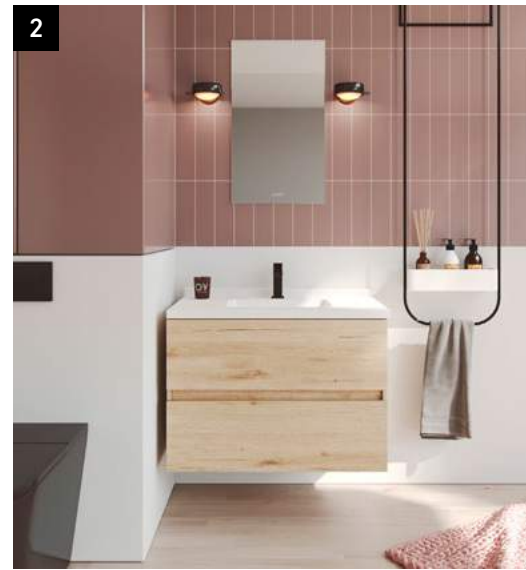

KRION SHƏLL®

1 Basin worktop Natural Rock Negro. **Bathroom furniture** Natural Nogal Origin. **Shelf** Natural Nogal Origin. **Mirror** Lite. **Single lever basin mixer** Square.

2 Basin worktop Natural Rock Blanco. **Bathroom furniture** Natural Roble Mediterráneo. **Mirror** Lite 40 cm x 70 cm. **Single lever basin mixer** Round Negro.

3 Basin worktop Spirit KRION® Brillo. **Bathroom furniture** Smart Beige. **Mirror** Pure D82. **Single lever basin mixer** Square.

4 Basin worktop Spirit KRION® Brillo. **Bathroom furniture** Wave Roble Niebla. **Mirror** Pure D82. **Single lever basin mixer** Square.

5 Basin worktop Spirit KRION® Brillo. **Bathroom furniture** One Vulcano Grey. **Mirror** One. **Single lever basin mixer** Square.

6 Basin worktop Spirit KRION® Brillo. **Frame unit** Spirit Negro. **Mirror** Lite. **Single lever basin mixer** Round Negro.

KRION®

PORCELANOSA BATHS

7 Basin worktop Modul KRION®. **Unit with shelf** Modul Negro / KRION®. **Single lever basin mixer** Lounge.

8 Basin Modul KRION®. **Basin work On Top** Modul KRION®. **High spout single lever basin mixer** Lounge.

9 Cloakroom basin Modul KRION®. **Single lever basin mixer** Urban.

10 Basin worktop Kole KRION®. **Bathroom furniture** Natural Roble Mediterráneo. **Single lever basin mixer** Square.