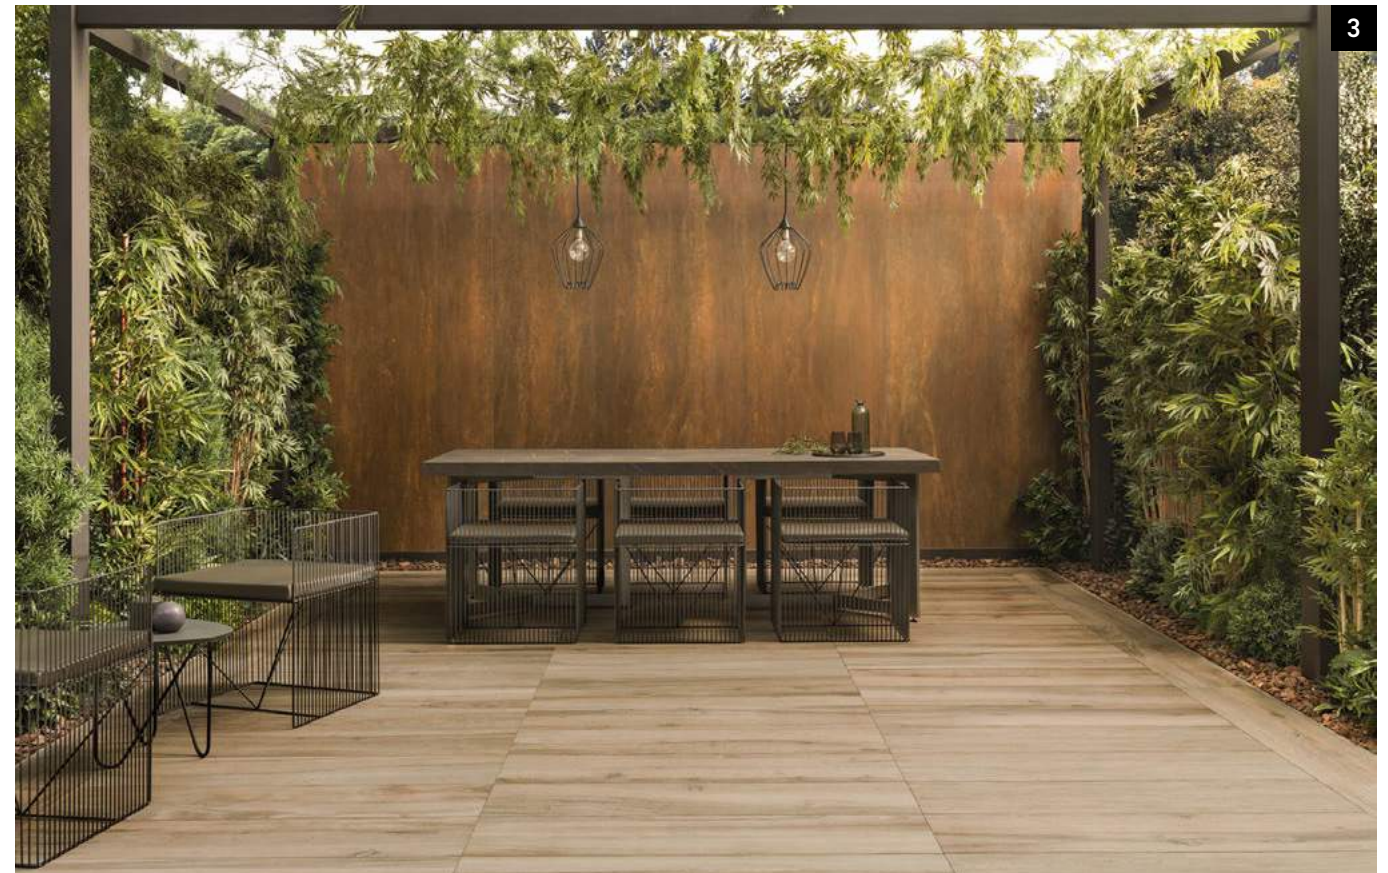

3 Through-body porcelain floor tile Solidker Riven Brown Antislip 29.5 cm x 120 cm. **Grout** Epotech Nature Elm.