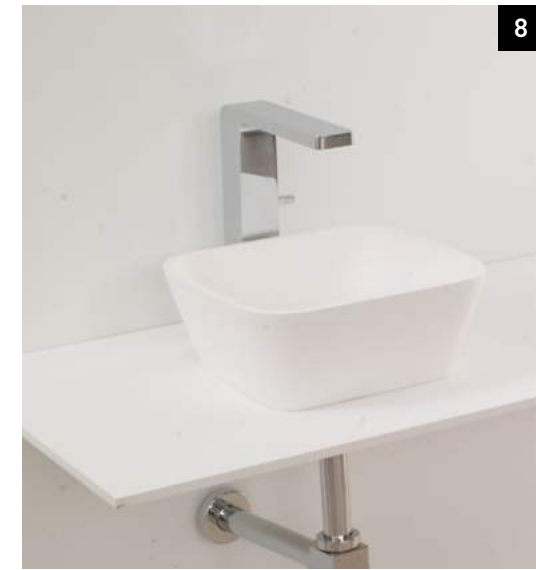

KRION SHƏLL®

1 Basin worktop Natural Rock Negro. **Bathroom furniture** Natural Nogal Origin. **Shelf** Natural Nogal Origin. **Mirror** Lite. **Single lever basin mixer** Square.

2 Basin worktop Natural Rock Blanco. **Bathroom furniture** Natural Roble Mediterráneo. **Mirror** Lite 40 cm x 70 cm. **Single lever basin mixer** Round Negro.

3 Basin worktop Spirit KRION® Brillo. **Bathroom furniture** Smart Beige. **Mirror** Pure D82. **Single lever basin mixer** Square.

4 Basin worktop Spirit KRION® Brillo. **Bathroom furniture** Wave Roble Niebla. **Mirror** Pure D82. **Single lever basin mixer** Square.

5 Basin worktop Spirit KRION® Brillo. **Bathroom furniture** One Vulcano Grey. **Mirror** One. **Single lever basin mixer** Square.

6 Basin worktop Spirit KRION® Brillo. **Frame unit** Spirit Negro. **Mirror** Lite. **Single lever basin mixer** Round Negro.

KRION®

PORCELANOSA BATHS

7 Basin worktop Modul KRION®. **Unit with shelf** Modul Negro / KRION®. **Single lever basin mixer** Lounge.

8 Basin Modul KRION®. **Basin work On Top** Modul KRION®. **High spout single lever basin mixer** Lounge.

9 Cloakroom basin Modul KRION®. **Single lever basin mixer** Urban.

10 Basin worktop Kole KRION®. **Bathroom furniture** Natural Roble Mediterráneo. **Single lever basin mixer** Square.