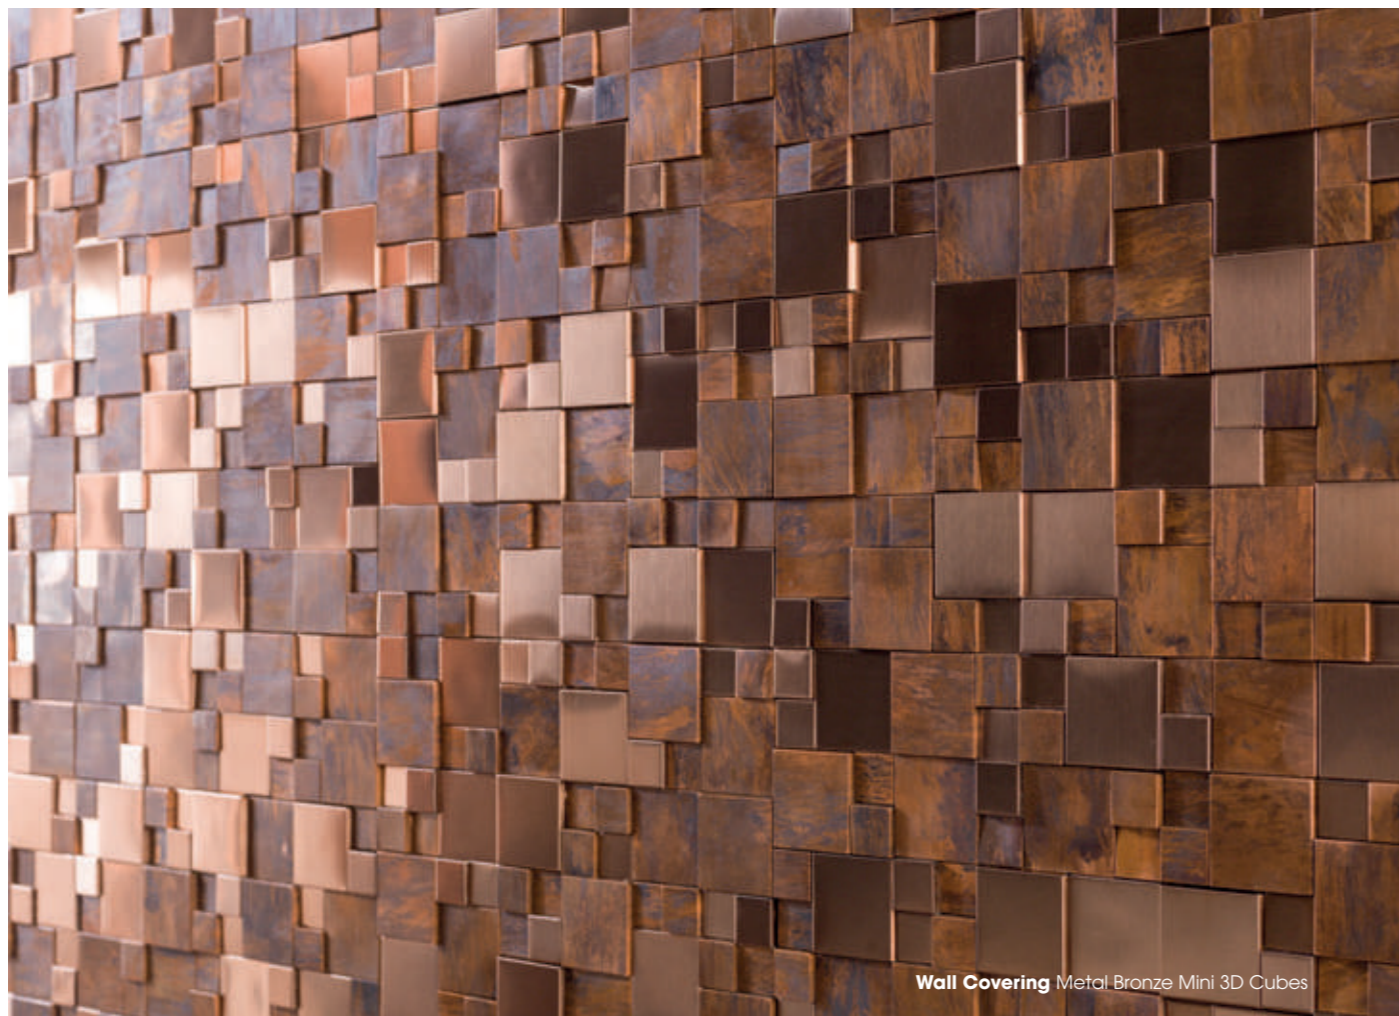

Wall Covering Gravity Aluminium Wave Gold

Wall Covering Metal Bronze Mini 3D Cubes