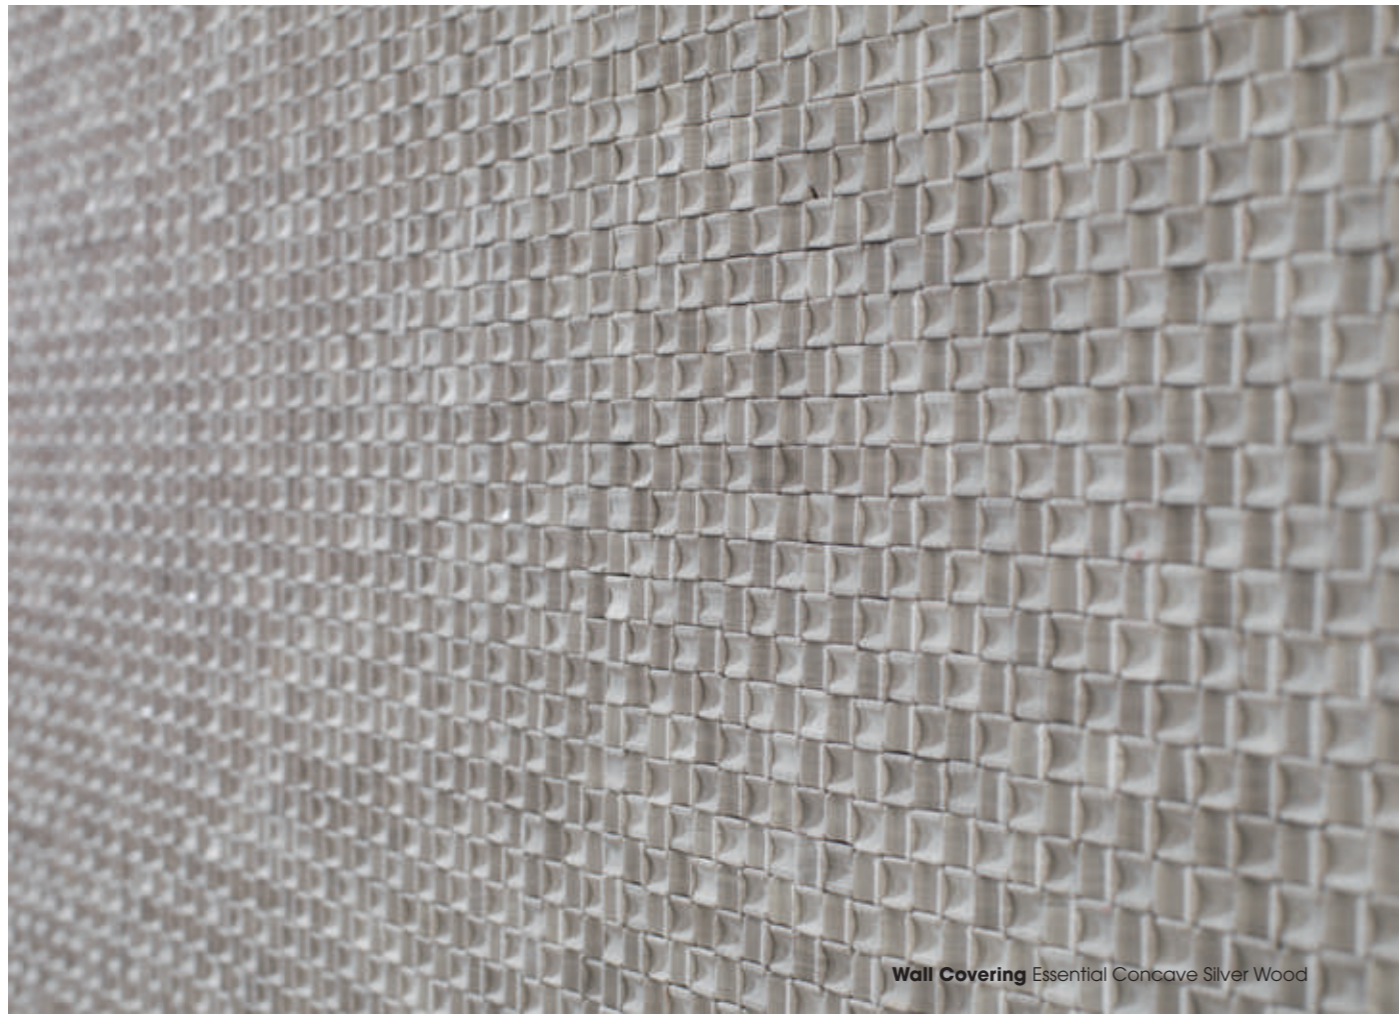

Essential Convex Silver Wood
30cm x 30cm x 0,8cm
11 13/16" x 11 13/16" x 5/16"
100240731
G-138

Essential Diamond Persian White
30,5cm x 30,5cm x 0,8cm
12" x 12" x 5/16"
100203124
G-139

Essential Diamond Silver Wood
30,5cm x 30,5cm x 0,8cm
12" x 12" x 5/16"
100203095
G-139