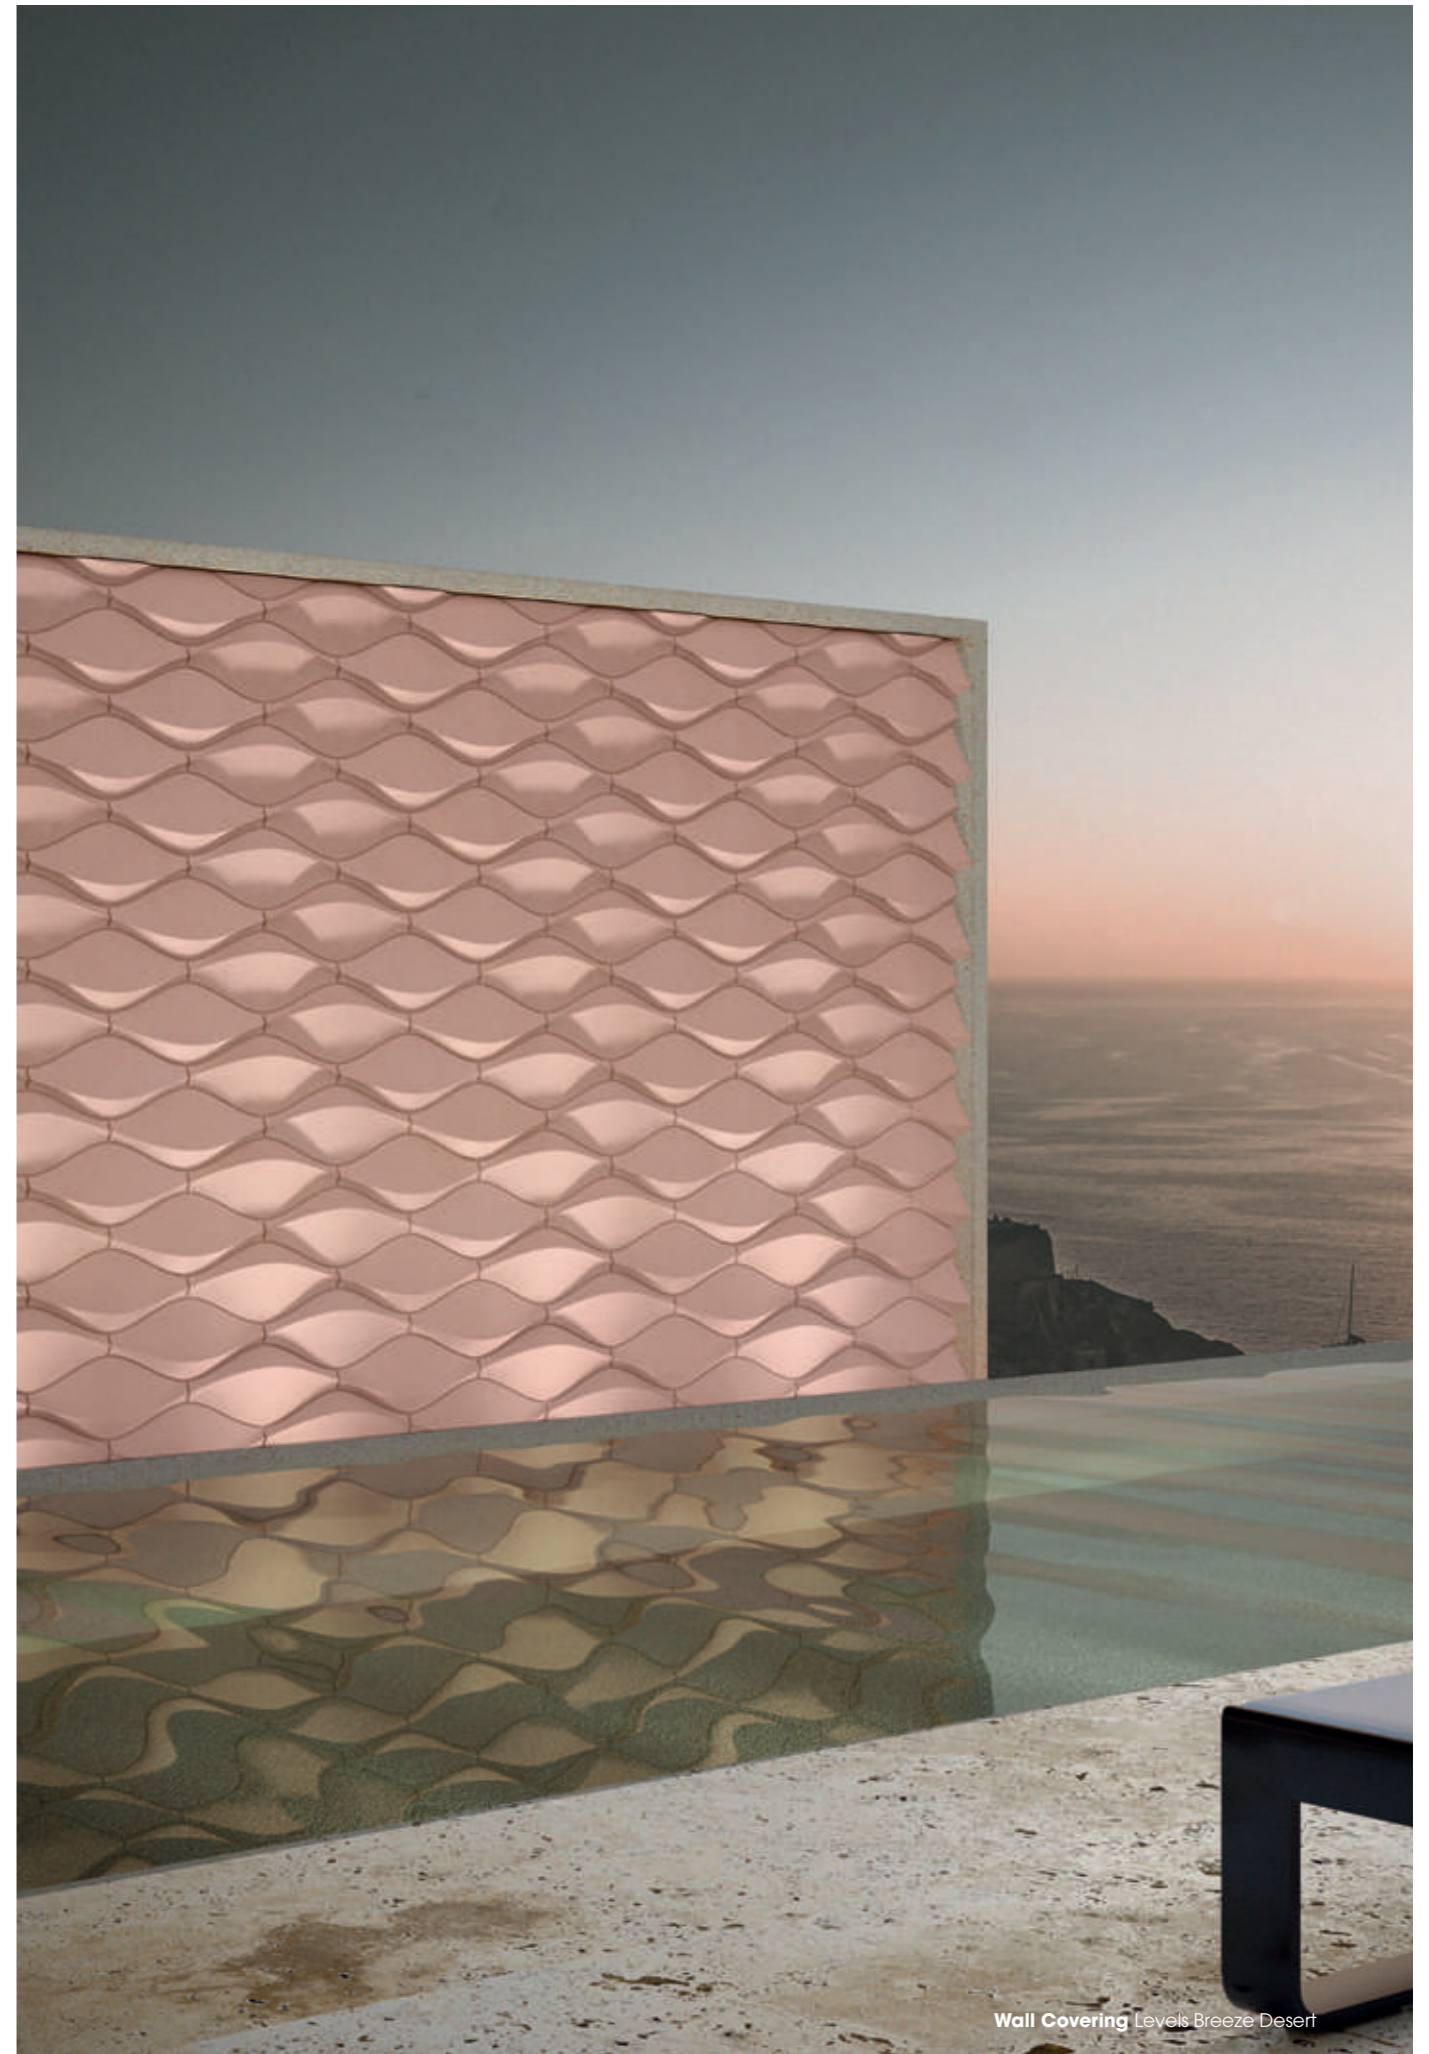

Wall Covering Essential Concave Silver Wood

Wall Covering Essential Net Carrara

Wall Covering Levels Breeze Desert

Form Hub Black
 22,5cm x 26cm x 1cm
 8 7/8" x 10 1/4" x 3/8"
 100290880
 G-118

Form Hub Brown
 22,5cm x 26cm x 1cm
 8 7/8" x 10 1/4" x 3/8"
 100297463
 G-114