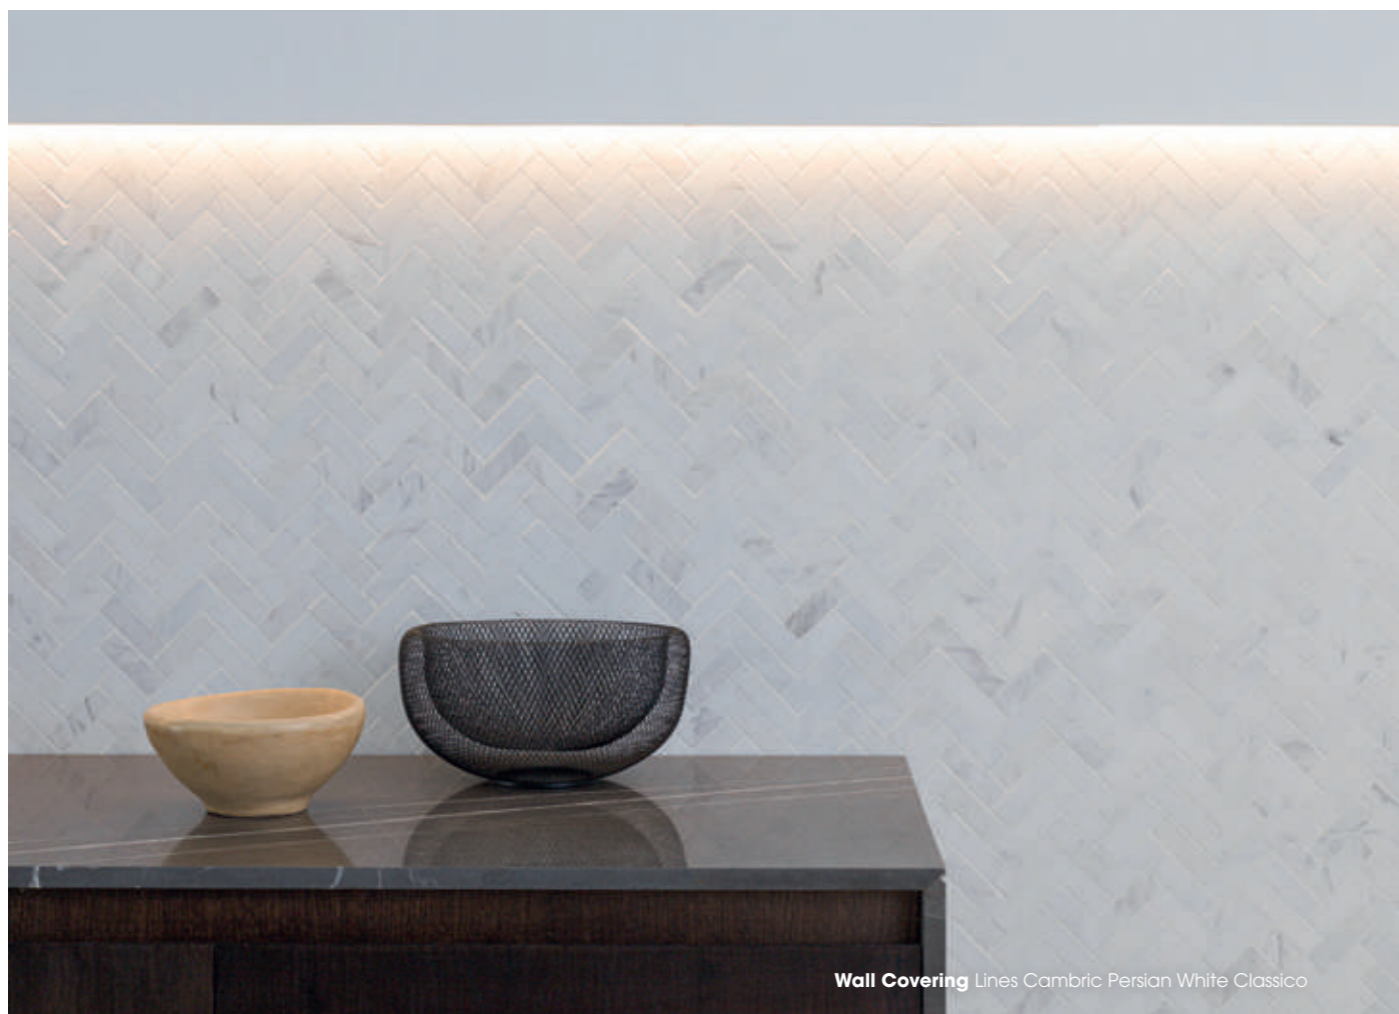

Wall Covering Levels Scale Corten

Wall Covering Lines Cambric Persian White Classico