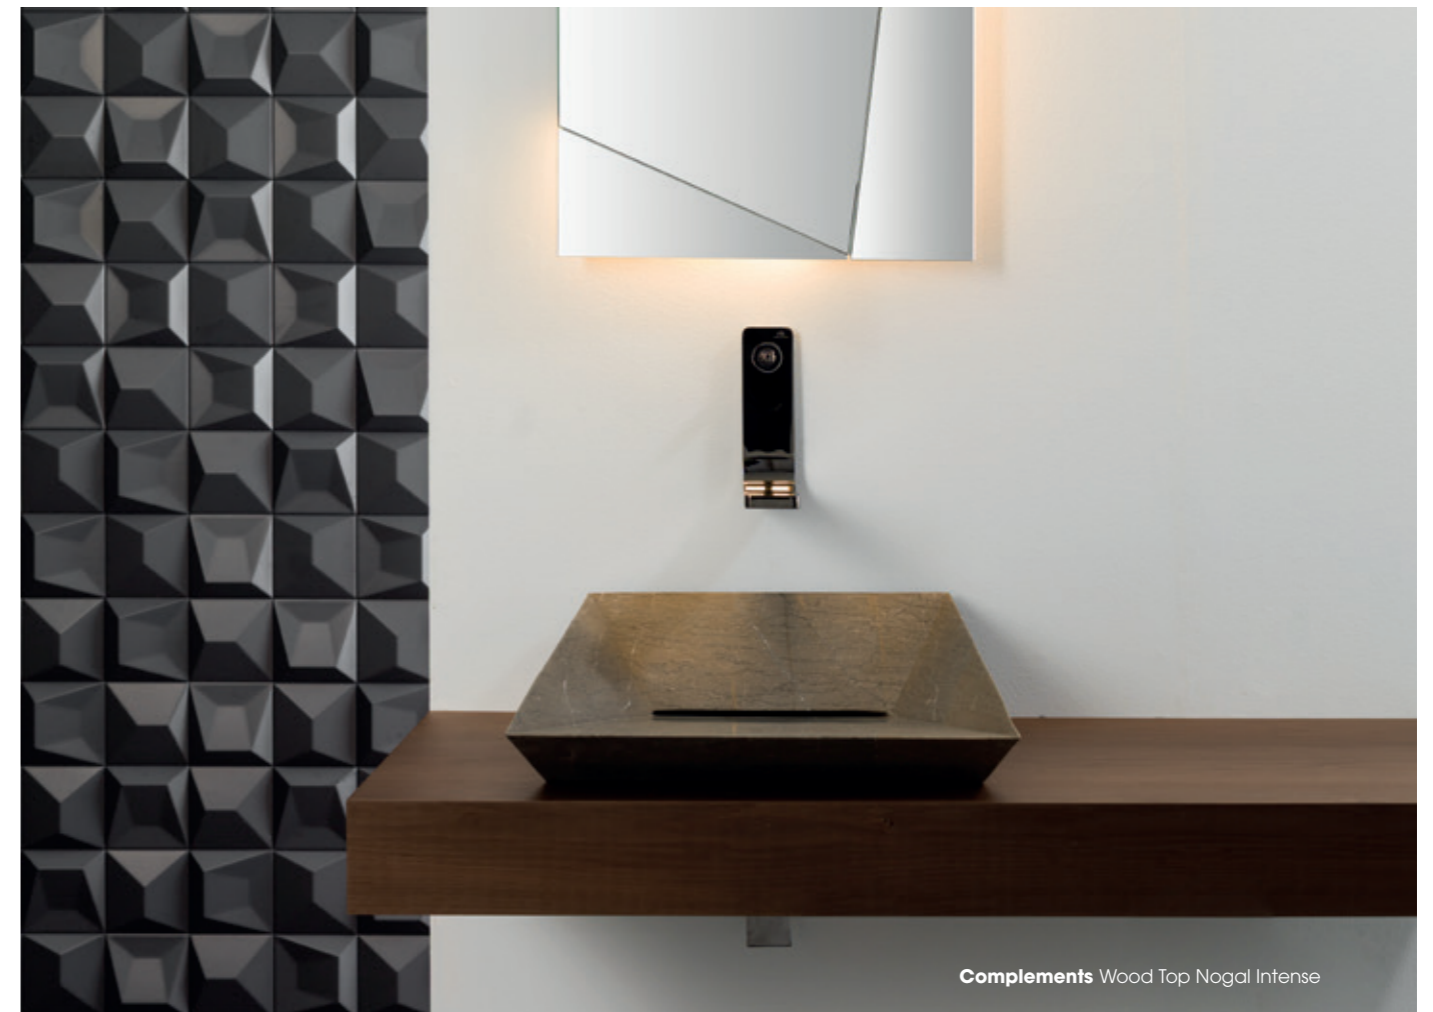

Worktops

Complements Super White Countertop

Complements Wood Top Nogal Intense

Wood Top

80cm x 50cm x 10cm - 31 1/2" x 19 5/8" x 3 7/8"

Nogal Intense

100114120
G-176

Nogal Warm