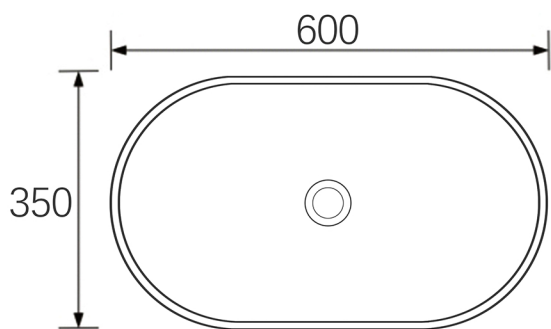

HUDSON

Oval Concrete White Basin 600X350X120MM

Above Counter Collection

Product Information

Code	OT6035CONW
Dimensions	Length: 600mm Width: 350mm Height: 120mm
Mounting	Above Counter
Features	Concrete White Finishing Requires 32mm Waste
Gross Weight	Approximately 16.5kg

** Waste not included **

Top View

Side View

Note: Due to the nature of the material, dimensions should be used only as a guide, each sink can vary 1-2%. It is recommended that the sink is measured on site before cabinetry is built.