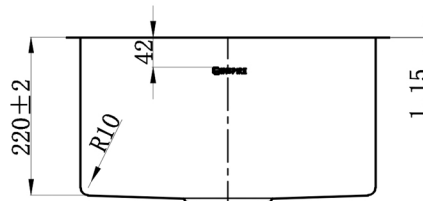

AXON SINK 45S 450X450X220

M-CBS-810-45

FEATURES

Product Code M-CBS-810-45

Dimension – Length: 450mm
– Width: 450mm
– Depth: 220mm

Features Brushed Finish High Quality
Top/ Under Mount
1.2mm 304 Grade Stainless Steel
Radiused Corners for Easy Cleaning
Ideal for Kitchen and Laundry Applications
Basket Wastes Included
Outer Dimension 450 x 450 x 220mm

Specification

Note: Dimensions are nominal measurements only