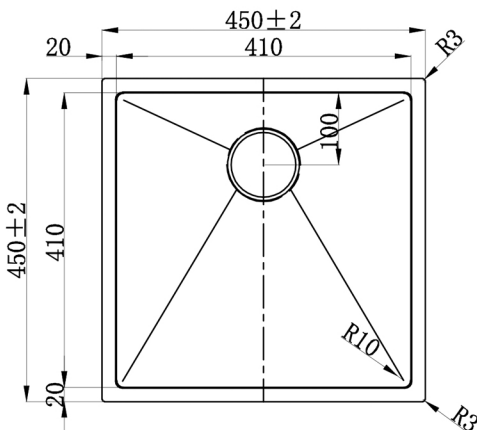

AXON SINK 45S 450X450X220

M-CBS-810-45

FEATURES

Product Code M-CBS-810-45

Dimension – Length: 450mm
– Width: 450mm
– Depth: 220mm

Features Brushed Finish High Quality
Top/ Under Mount
1.2mm 304 Grade Stainless Steel
Radiused Corners for Easy Cleaning
Ideal for Kitchen and Laundry Applications
Basket Wastes Included
Outer Dimension 450 x 450 x 220mm

Specification

Note: Dimensions are nominal measurements only