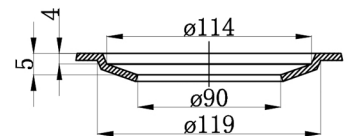

AXON SINK 45S 450X450X220

M-CBS-810-45

FEATURES

Product Code M-CBS-810-45

Dimension – Length: 450mm
– Width: 450mm
– Depth: 220mm

Features Brushed Finish High Quality
Top/ Under Mount
1.2mm 304 Grade Stainless Steel
Radiused Corners for Easy Cleaning
Ideal for Kitchen and Laundry Applications
Basket Wastes Included
Outer Dimension 450 x 450 x 220mm

Specification

Note: Dimensions are nominal measurements only