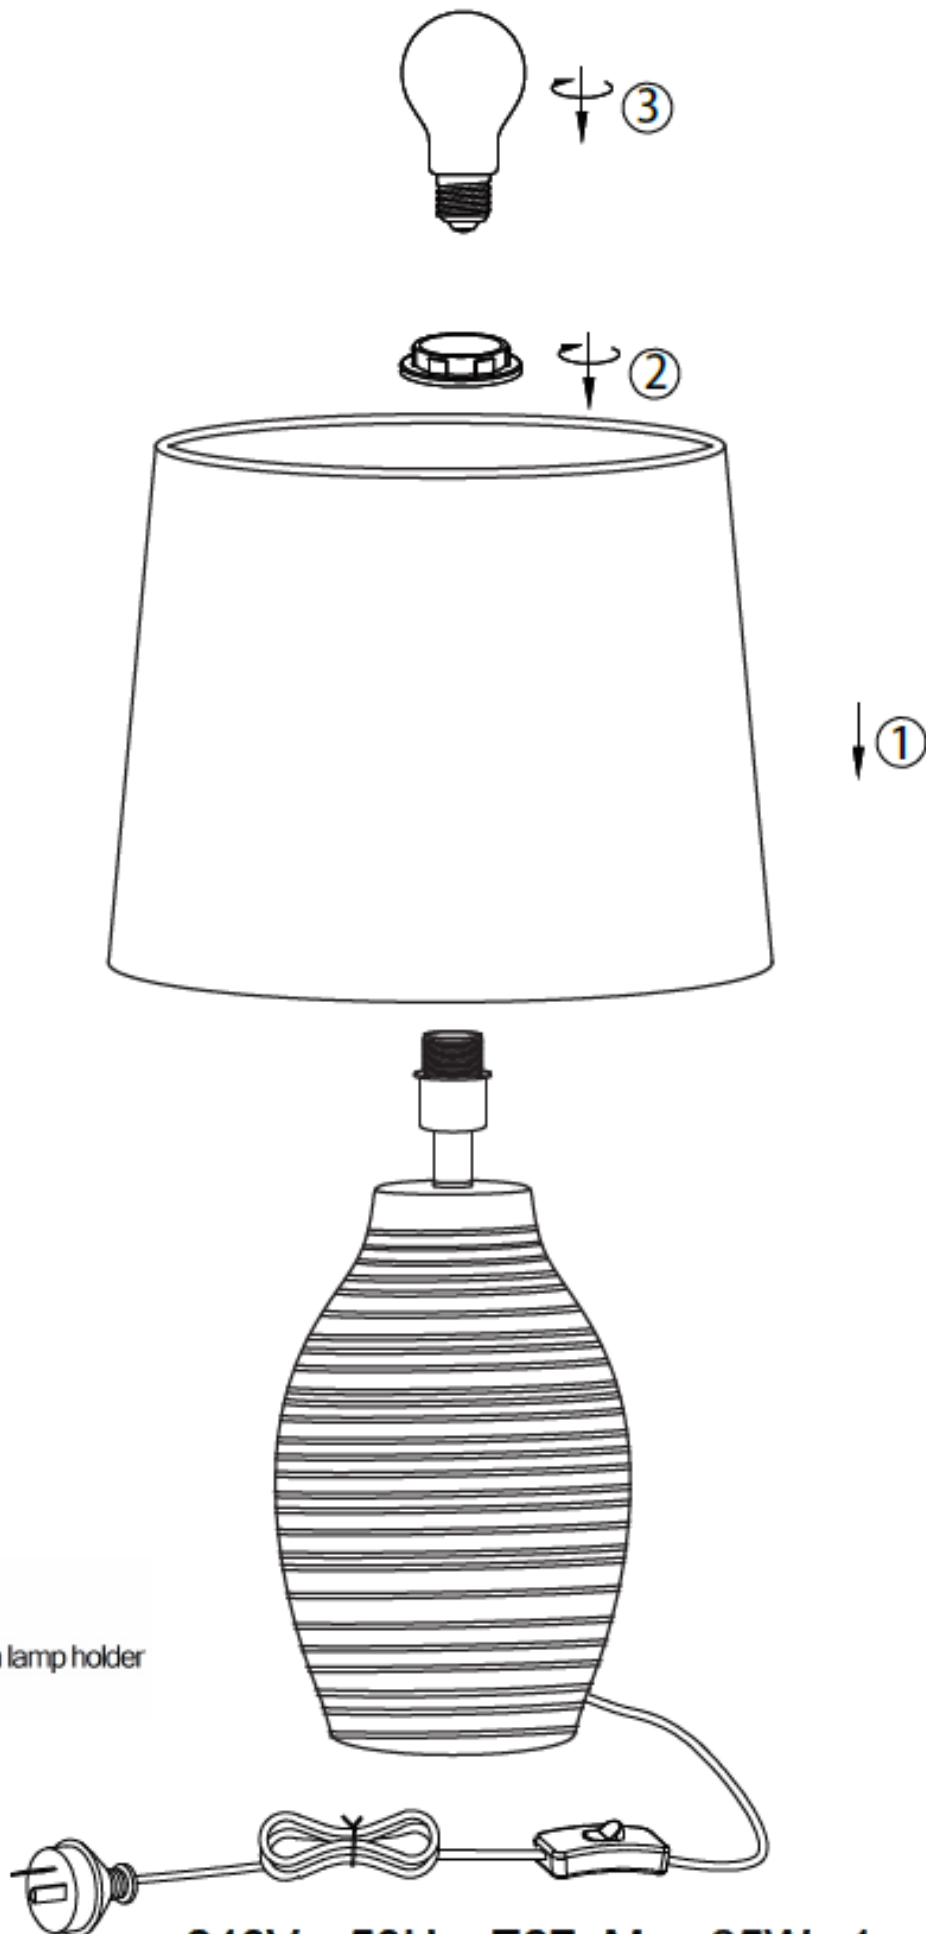

# ITEM NO.:EARTH TL

Disclaimer:

 Tools not included

 Shade ring attached on lamp holder

 Globe(s) not included

240V ~ 50Hz E27 Max.25W x1

NOTE: GLOBE NOT INCLUDED

**telbix.**