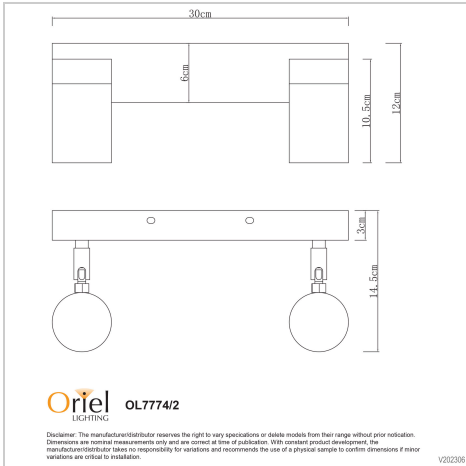

IP Rating	IP44
Supplier Code	OL7774/2BK
UPI	9324879214773
Electrician To Install	This fitting should be installed by a licenced electrician
Warranty / Guarantee	12 Month Replacement Guarantee

Images

Unless stated, fittings do not include globes (bulbs). No representations are made as to the suitability of this product for your application. All fixed lights (other than DIY lights) should be installed by a licensed electrical contractor. Due to continuing product development, some specifications may change over time. Refer to our detailed Terms and Conditions, online at: www.oriel-lighting.com.au | Details and specifications are current at the time of printing, and with constant product development, subject to change.

(c) Oriel Lighting

quality lighting at affordable prices | specifications subject to change without notice - check the website for the latest information | www.oriel-lighting.com.au