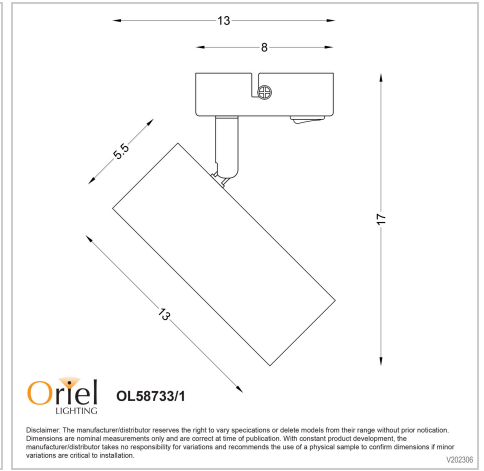

product specification

www.oriel-lighting.com.au

ULTRA SWITCHED

SKU:OL58733/1BK

The Ultra adjustable switched wall light is supplied without a globe, allowing you to choose whichever type you prefer. A variety of LED GU10 replaceable globes are suitable for the Ultra.

Additional information

Brand	Oriel Lighting
Colour	BLACK
Globe Qty	1
Globe Type	GU10
Max. Wattage	35w
Globe Included	NO
Recommended Globe	A-LED-970654055
Voltage	240V
Overall Height	17
Overall Width	13
Overall Depth	8
Fitting Length	13
Fitting Backplate	8
Fitting Other Dimension	Spot 13x5.5
IP Rating	IP20
Supplier Code	OL58733/1BK

UPI	9324879220071
Electrician To Install	This fitting should be installed by a licenced electrician
Warranty / Guarantee	12 Month Replacement Guarantee

Images

Unless stated, fittings do not include globes (bulbs). No representations are made as to the suitability of this product for your application. All fixed lights (other than DIY lights) should be installed by a licensed electrical contractor. Due to continuing product development, some specifications may change over time. Refer to our detailed Terms and Conditions, online at: www.oriel-lighting.com.au | Details and specifications are current at the time of printing, and with constant product development, subject to change.