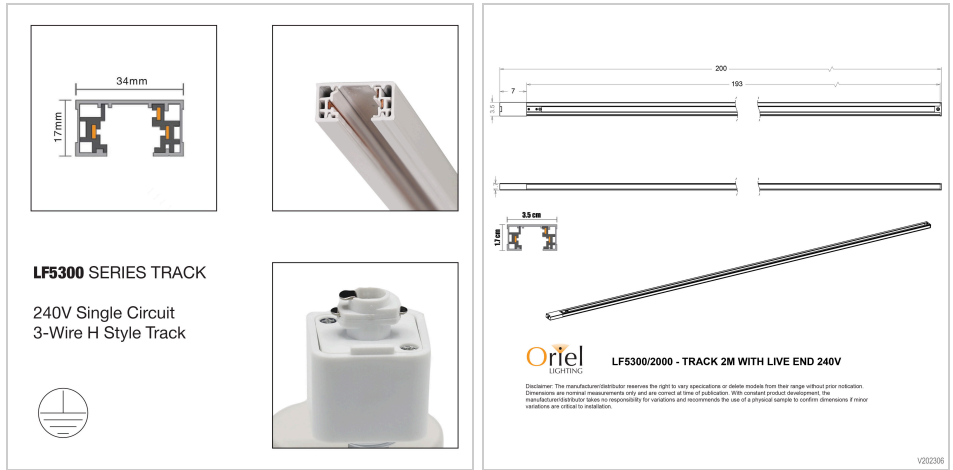

Images

Unless stated, fittings do not include globes (bulbs). No representations are made as to the suitability of this product for your application. All fixed lights (other than DIY lights) should be installed by a licensed electrical contractor. Due to continuing product development, some specifications may change over time. Refer to our detailed Terms and Conditions, online at: www.oriel-lighting.com.au | Details and specifications are current at the time of printing, and with constant product development, subject to change.

(c) Oriel Lighting

quality lighting at affordable prices | specifications subject to change without notice - check the website for the latest information | www.oriel-lighting.com.au