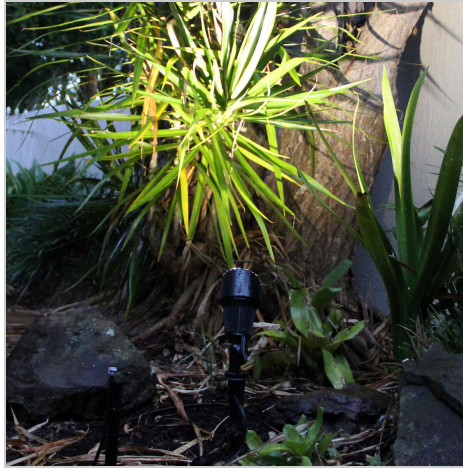

Primary Material	METAL
IP Rating	IP54
Supplier Code	OL7148BK
UPI	9324879207485
Electrician To Install	DIY garden light
DIY	A competent handy-person can DIY
Warranty / Guarantee	12 Month Replacement Guarantee

Images

Unless stated, fittings do not include globes (bulbs). No representations are made as to the suitability of this product for your application. All fixed lights (other than DIY lights) should be installed by a licensed electrical contractor. Due to continuing product development, some specifications may change over time. Refer to our detailed Terms and Conditions, online at: www.oriel-lighting.com.au | Details and specifications are current at the time of printing, and with constant product development, subject to change.

(c) Oriel Lighting

quality lighting at affordable prices | specifications subject to change without notice - check the website for the latest information | www.oriel-lighting.com.au