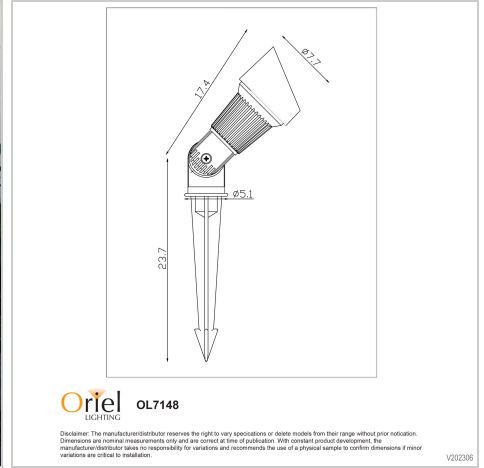

Primary Material	METAL
IP Rating	IP54
Supplier Code	OL7148BK
UPI	9324879207485
Electrician To Install	DIY garden light
DIY	A competent handy-person can DIY
Warranty / Guarantee	12 Month Replacement Guarantee

Images

Unless stated, fittings do not include globes (bulbs). No representations are made as to the suitability of this product for your application. All fixed lights (other than DIY lights) should be installed by a licensed electrical contractor. Due to continuing product development, some specifications may change over time. Refer to our detailed Terms and Conditions, online at: www.oriel-lighting.com.au | Details and specifications are current at the time of printing, and with constant product development, subject to change.

(c) Oriel Lighting

quality lighting at affordable prices | specifications subject to change without notice - check the website for the latest information | www.oriel-lighting.com.au