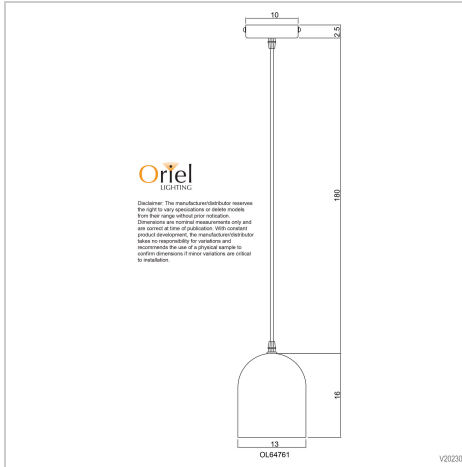

Supplier Code	OL64761
UPI	9324879216685
Electrician To Install	This fitting should be installed by a licenced electrician
Warranty / Guarantee	12 Month Replacement Guarantee

Images

Unless stated, fittings do not include globes (bulbs). No representations are made as to the suitability of this product for your application. All fixed lights (other than DIY lights) should be installed by a licensed electrical contractor. Due to continuing product development, some specifications may change over time. Refer to our detailed Terms and Conditions, online at: www.orient-lighting.com.au | Details and specifications are current at the time of printing, and with constant product development, subject to change.

(c) Oriël Lighting

quality lighting at affordable prices | specifications subject to change without notice - check the website for the latest information | www.orient-lighting.com.au